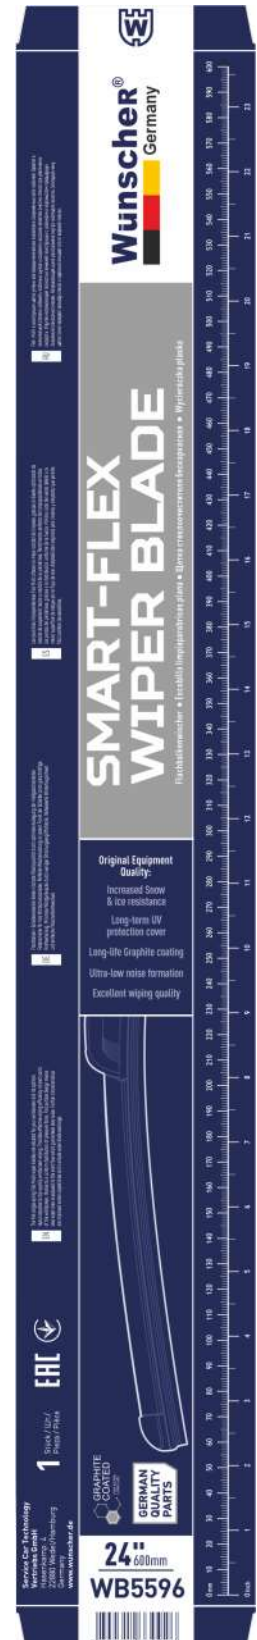

Features

Series	Smartflex BSK
Type	Flat Wiper
Compatibility	Fits all 9x3/4 mm hook wiper arms
Characteristics	Flexible Spoiler
Rubber Coating	Graphite-coated
Rubber Material	A++ Rubber
Available Sizes	Available from 300 mm to 750 mm