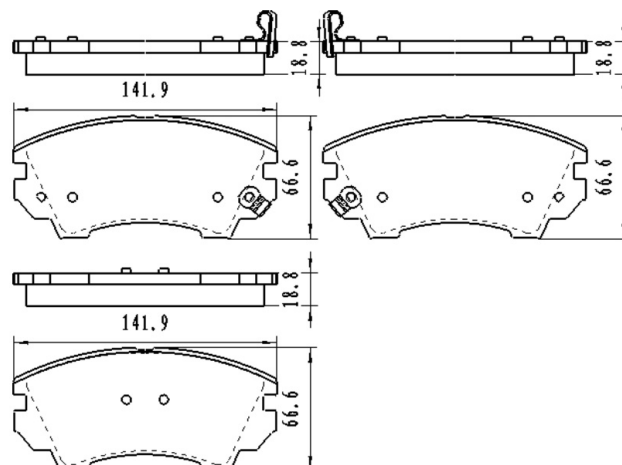

BB4164

Application: FRONT axel

CHEVROLET MALIBU (V300) 2.4 01.2012 - KW 123 HP 167 , MALIBU (V300) 2.0 D 04.2012 - KW 115 HP 156 , MALIBU (V300) 2.0 D 04.2012 - KW 118 HP 160 , VAUXHALL ZAFIRA Mk III (P12) 1.6 CDTi (75) 03.2013 - 08.2018 KW 100 HP 136 , SAAB 9-5 (YS3G) 1.6 Turbo 05.2010 - 01.2012 KW 132 HP 180 , 9-5 (YS3G) 2.0 Turbo 05.2010 - 01.2012 KW 162 HP 220 , 9-5 (YS3G) 2.0 Turbo XWD 05.2010 - 01.2012 KW 162 HP 220 , 9-5 (YS3G) 2.0 t BioPower 05.2010 - 01.2012 KW 162 HP 220 , 9-5 (YS3G) 2.0 t BioPower XWD 05.2010