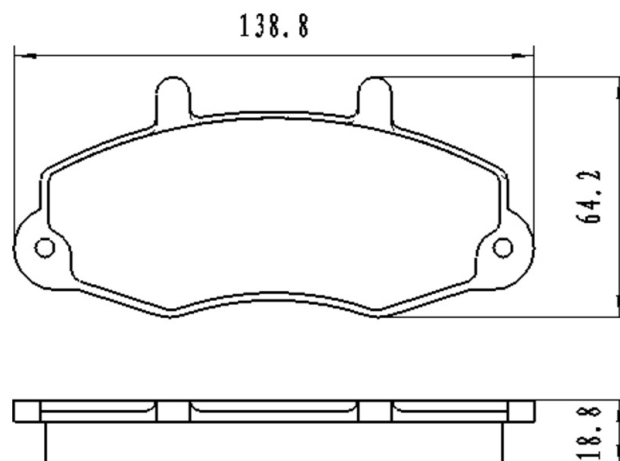

BB4053

Application: FRONT axel

FORD: TRANSIT Box (E__), TRANSIT Box (T__), TRANSIT Bus (E__), TRANSIT Bus (T__), TRANSIT Platform/Chassis (E__), TRANSIT Platform/Chassis (T__), TRANSIT TOURNEO