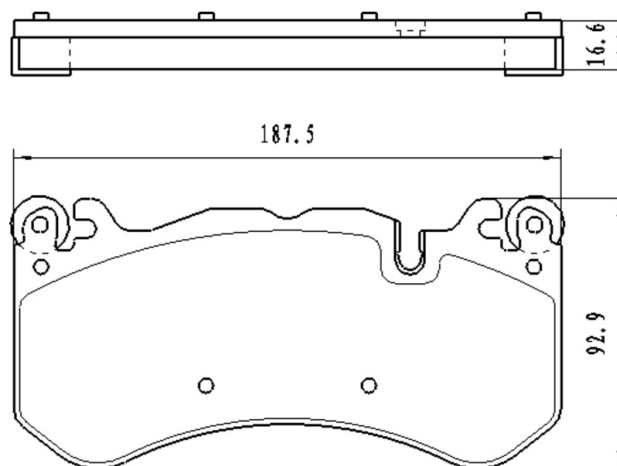

BB4189

Application: FRONT axel

MERCEDES GL-CLASS (X166) GL 63 AMG 4-matic (166.874) 07.2012 - 10.2015 kw 410 hp 558 , C-CLASS (W204) C 63 AMG (204.077) 02.2008 - 01.2014 KW 336 HP 457 , C-CLASS (W204) C 63 AMG (204.077) 02.2008 - 01.2014 KW 358 HP 487 , C-CLASS (W204) C 63 AMG (204.077) 02.2008 - 01.2014 KW 373 HP 507 , C-CLASS T-Model (S204) C 63 AMG (204.277) 02.2008 - 08.2014 KW 336 HP 457 , C-CLASS T-Model (S204) C 63 AMG (204.277) 01.2012 - 08.2014 KW 358 HP 487 , C-CLASS T-Model (S204) C 63 AMG 06.2013 - 08.2014 KW 37