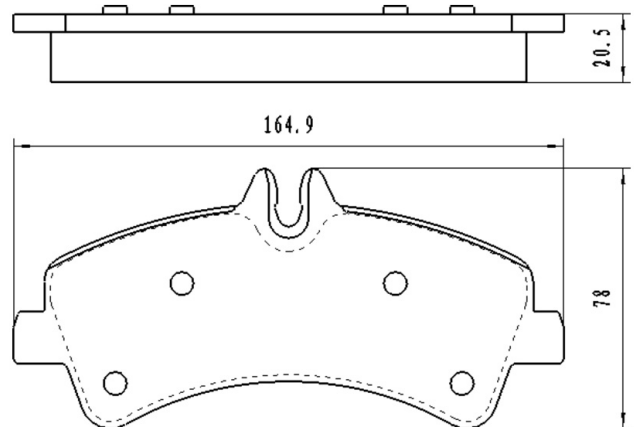

BB4152

Application: REAR axel

MERCEDES-BENZ: SPRINTER 4,6-t Platform/Chassis (906), SPRINTER 5-t Box (906), SPRINTER 5-t Platform/Chassis (906)
VW: CRAFTER 30-35 Bus (2E_), CRAFTER 30-50 Box (2E_), CRAFTER 30-50 Platform/Chassis (2F_)