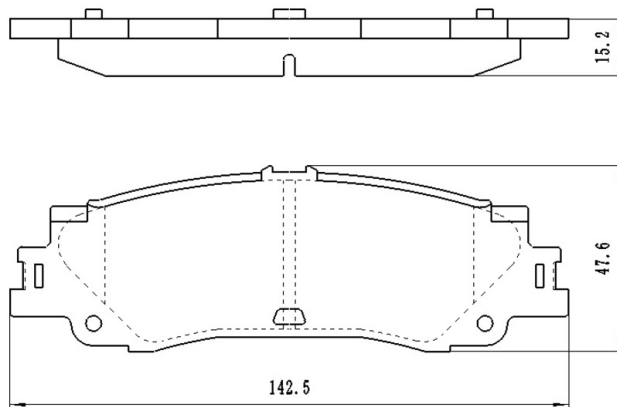

BB6562

Application: REAR axel

Lexus LX500 D , LX600 , Toyota Land Cruiser 300

Catalog

	TEXTAR	TRW	REMSA	FMSI	SCT
REF: