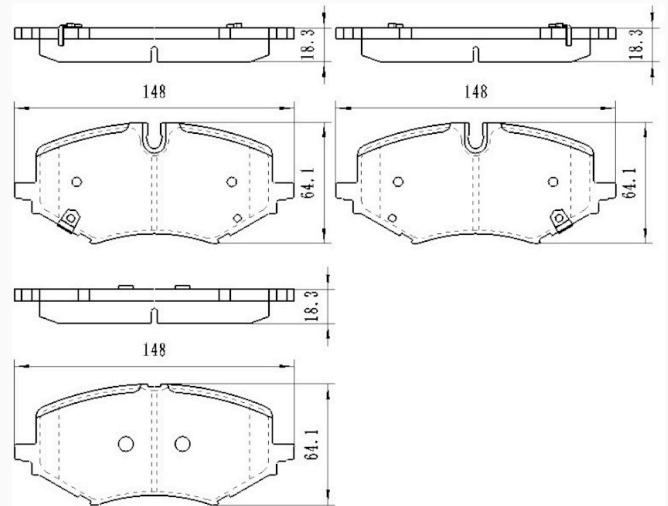

BB7043

Application: FRONT axel
BUICK Encore GX 1.2 / 1.3 09.2019 - ,
TrailBlazer 1.2 / 1.3 05.2020 -