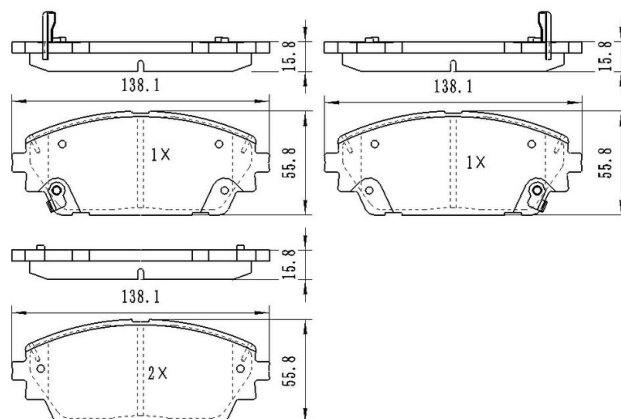

BB6786

Application: FRONT axel

MAZDA 3 (BP) 1.5 SKYACTIV-G (BP5S, BP6S) 11.2018 - , 1.8 SKYACTIV-D 01.2019 - , 2.0 SKYACTIV-G / M Hybrid (BP2S) 11.2018 - , 2.5 SKYACTIV-G (AWD/ BP4S) 04.2019 -