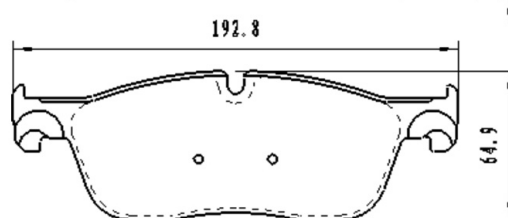

BB6559

Application: FRONT axel

JAGUAR E-Pace (X540) 09.2017 - , LAND
ROVER Range Rover Evoque (L538,L551)
06.2011 - , Discovery Sport (L550) 11.2014 - ,