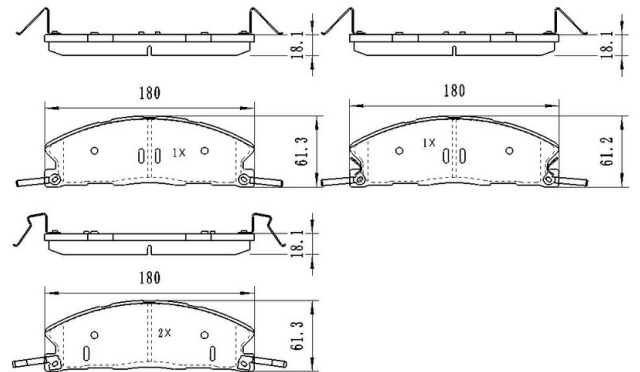

BB6659

Application: FRONT axel

FORD EXPLORER 2.0 , 2.3 , 3.5 2013 - , FLEX 3.5 2013 , POLICE INTERCEPTOR SEDAN 3.5 , 3.7 2014 - , TAURUS 3.5 2014 - , LINCOLN MKS 3.5 , 3.7 2013 - , MKT 2.0 , 3.5 , 3.7 2013 -

Catalog

	TEXTAR	TRW	REMSA	FMSI	SCT
REF:	2590201	GDB7914