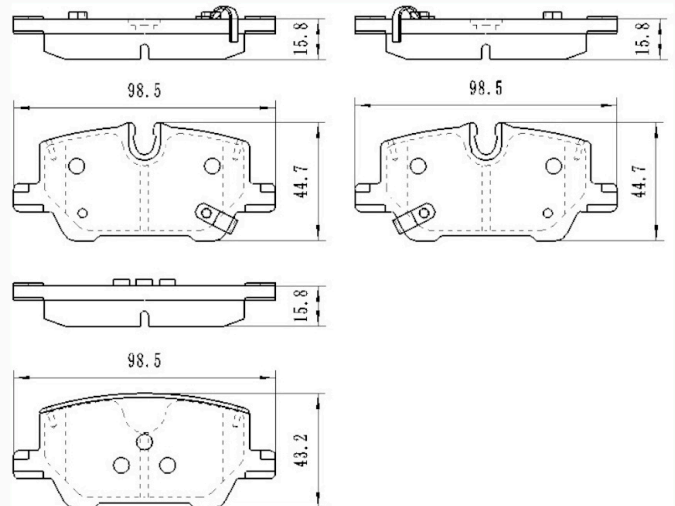

BB7042

Application: REAR axel

BUICK Encore GX 1.2 / 1.3 09.2019 - ,
TrailBlazer 1.2 / 1.3 05.2020 -

Catalog

	TEXTAR	TRW	REMSA	FMSI	SCT
REF: