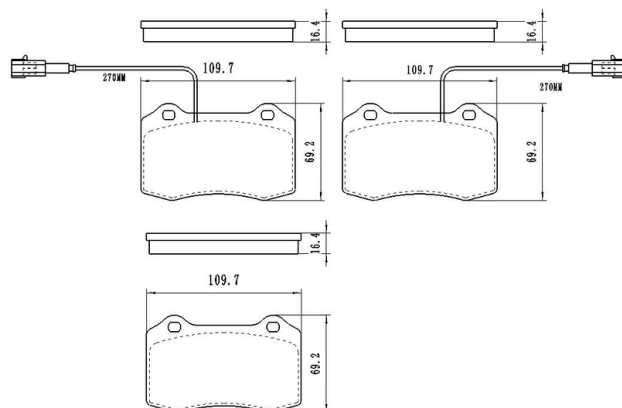

BB6655

Application: REAR axel
MASERATI GHIBLI III (M157) 08.2013 - ,
QUATTROPORTE VI 11.2012 -

Catalog

	TEXTAR	TRW	REMSA	FMSI	SCT
REF:	2241501