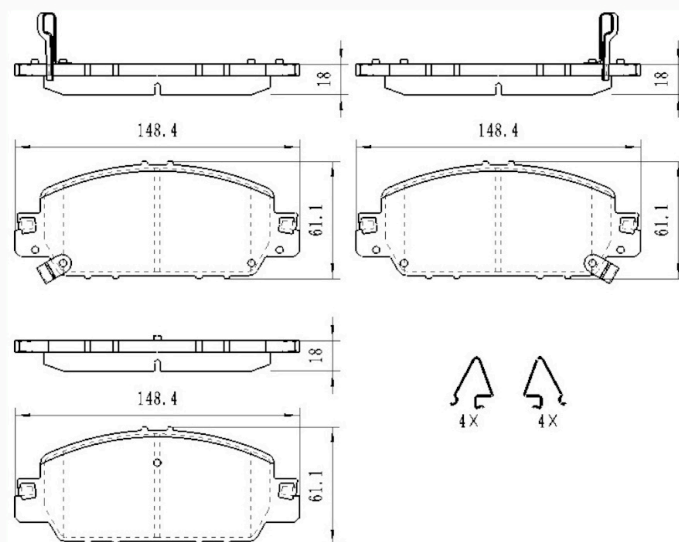

Catalog

	TEXTAR	TRW	REMSA	FMSI	SCT
REF:					