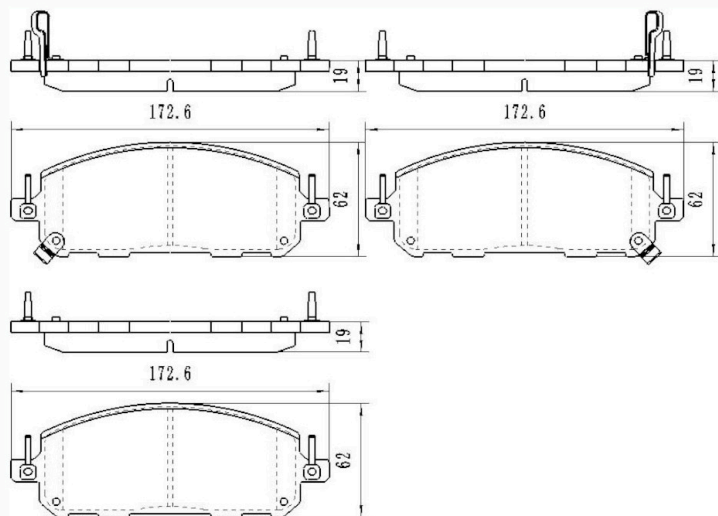

BB7019

Application: FRONT axel

INFINITI QX60 06.2021 - , MITSUBISHI Outlander IV (GN) 06.2021 - , NISSAN Ariya (FE0) 07.2020 - , Murano 11.2024 - , Pathfinder 03.2021 - , Qashqai III (J12) 04.2021 - , Terra 06.2018 - , X-Trail (T33) 09.2022 - , RENAULT Austral (RHN) 07.2022 - , Espace VI (RHN) 05.2023 - , Rafale Coupe (DHN) 06.2023 - , Scénic E-Tech 11.2023 -

Catalog

	TEXTAR	TRW	REMSA	FMSI	SCT
REF:	2683801	GDB2591	X2076.02