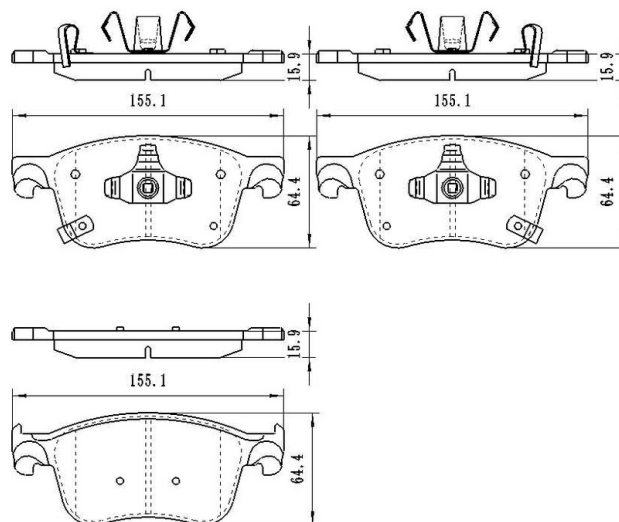

BB6901

Application: FRONT axel

ACURA Integra Hatchback (DE) 2.0(DE5)
06.2022- , HONDA Accord X Saloon (CV) 2.0
iVTEC 01.2018 - , 2.0 iVtec Hybrid Flex (CV3)
03.2019 -