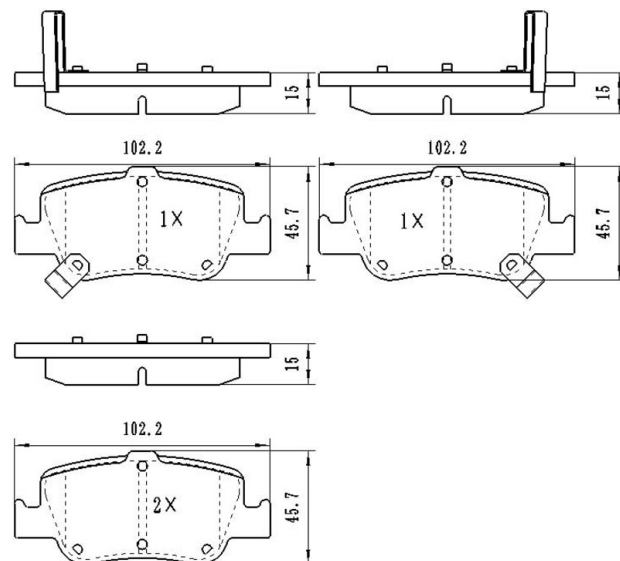

BB4478

Application: FRONT axel

TOYOTA AURIS 10.2006-09.2012 , COROLLA X 10.2006 -