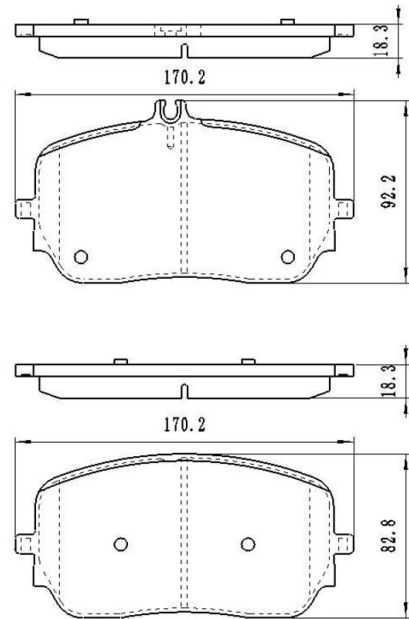

BB6569

Application: FRONT axel

MERCEDES-BENZ GLE (W167) 10.2018 - ,
GLS (X167) 04.2019 - , GLE Coupe (C167)
11.2019 -