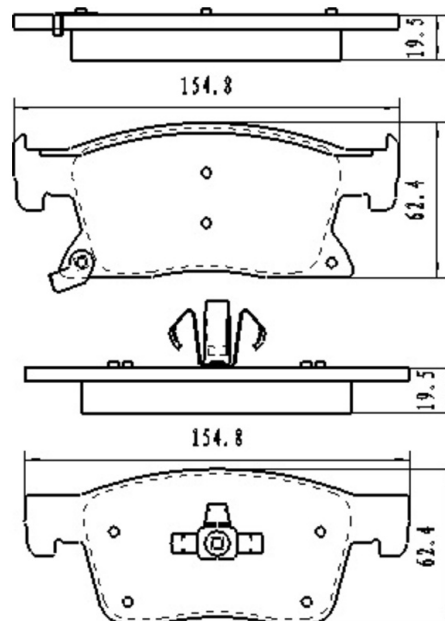

BB6556

Application: FRONT axel

VAUXHALL Astra Mk7 (K) (B16) 07.2015 - ,
OPEL Astra K (B16) 06.2015 - , CHEVROLET
Cruze (J400) 11.2015 - , Cruze II (J405) 01.2017
- ,