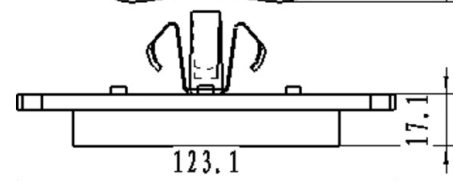

Catalog

	TEXTAR	TRW	REMSA	FMSI	SCT
REF:	2392791	GDB1626	1145.00