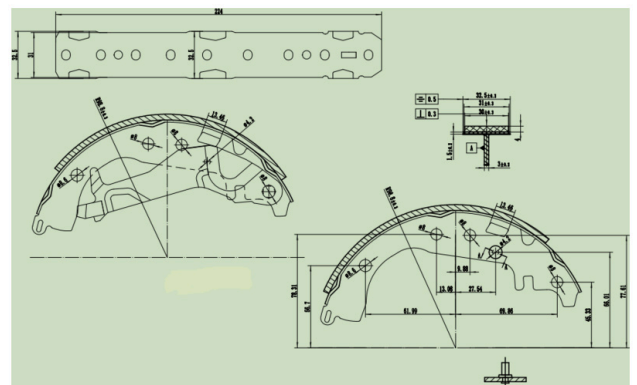

BS4962

Application: REAR axel

GEELY (GLEAGLE) Panda 11.2008 - 12.2015 , GREAT WALL Tengyi C10 01.2010 - , SUBARU Justy IV 01.2007 - , TOYOTA bB I 01.2000 - 12.2005 , Corolla XI (E160) 05.2012 - , Corolla X (E150) 10.2006 - 07.2014 , Corolla XI (E180) 06.2013 - 12.2018 , Prius II (XW20) 08.2003 - 03.2009 , Prius I (XW10) 05.2000 - 01.2004 , Prius I (XW10) 12.1997 - 08.2000 , Vios / Yaris III (XP150) 05.2013 - , Vios / Yaris II (XP9) 08.2007 - 12.2013 , Yaris I (P1) 04.1999 - 10.2005 , Yaris II (XP9) 01.2005 - 12.2014 , Yaris