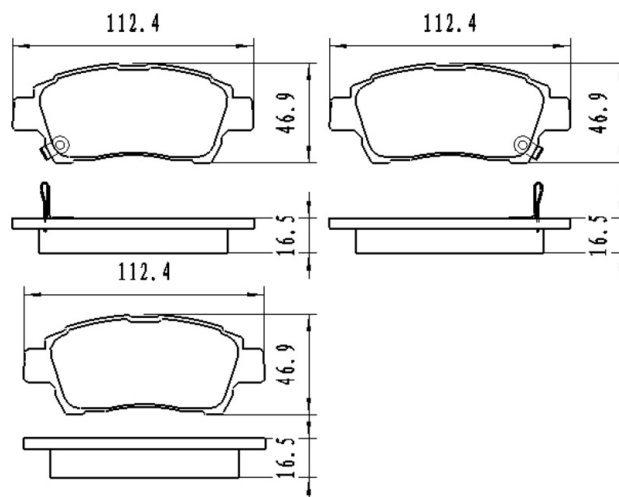

BB4080

Application: FRONT axel

TOYOTA Echo (_P1_) 1.5 (NCP12_) 08.1999 - 08.2005 106 PS , 1.5 (NCP12_) 08.1999 - 12.2005 110 PS , Yaris I / Yaris Verso (P1) 1.0 (SCP10_) 03.2003 - 09.2005 65 PS , 1.0 (SCP10_) 04.1999 - 09.2005 68 PS , 1.3 (NCP10_, SCP12_) 11.1999 - 10.2005 86 PS , 1.3 (SCP12_) 08.1999 - 09.2005 87 PS , 1.4 D-4D (NLP10_) 10.2001 - 09.2005 75 PS , 1.5 (NCP13_) 03.2000 - 07.2005 150 PS , Yaris III (XP13) 1.0 (KSP130_) 12.2010 - 69 PS , 1.3 (NCP130_) 08.2011 - 86 PS , 1.3 (NSP130_) 09.2011 - 99 PS , 1.3 4WD (NSP13