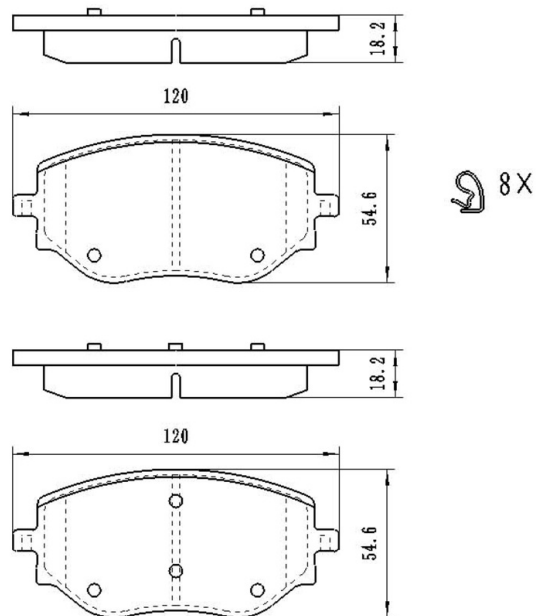

BB6672

Application: FRONT axel

NISSAN Micra V (K14) 12.2016 - , RENAULT Clio V (BF) 06.2019 - , VOLVO XC90 II (256) 09.2014 - , DACIA Logan III (DJF) 05.2021 - , Sandero III (BJI) 01.2021 -