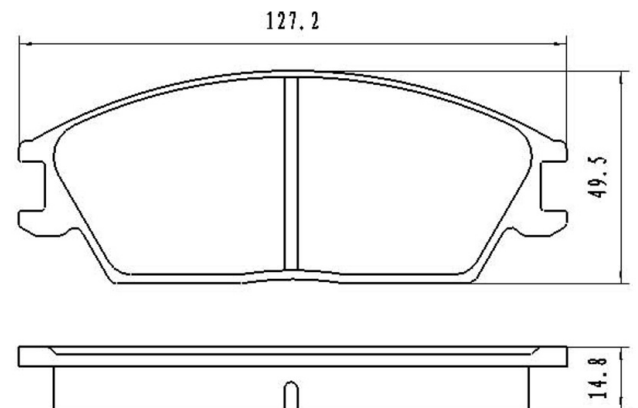

BB4052

Application: FRONT axel

HYUNDAI: PONY (X-2), PONY / EXCEL Saloon (X-2), S COUPE (SLC)

Catalog

	TEXTAR	TRW	REMSA	FMSI	SCT
REF:	2101204	GDB373	0224.02		SP 207 PR