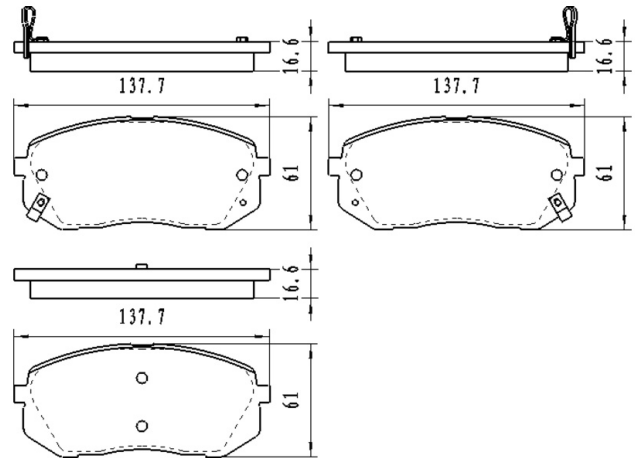

BB4136

Application: FRONT axel

HYUNDAI: ix35 (LM, EL, ELH)
KIA: CARENS II (FJ), CARENS III (UN),
SPORTAGE (SL)