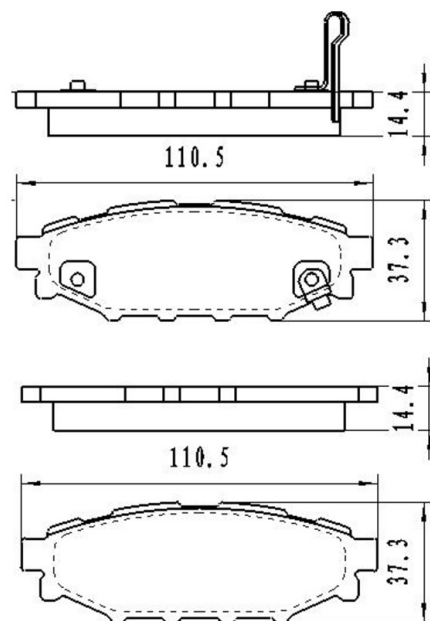

BB4111

Application: REAR axel

SUBARU BRZ Coupe 2.0 (FA20D) 06.2012 - 200 PS , Forester III (SH) 2.0 AWD 01.2008 - 09.2013 150 PS , 2.0 AWD 01.2010 - 150 PS , 2.0 D AWD (SHH) 09.2008 - 09.2013 147 PS , 2.5 XS 01.2009 - 09.2013 171 PS , 2.5 AWD (SH9) 06.2008 - 09.2013 230 PS , Forester IV (SJ) 2.0 D AWD 03.2013 - 147 PS , 2.0 i AWD 03.2013 - 150 PS , 2.0 XT AWD (SJG) 03.2013 - 241 PS , Impreza III (GR) 1.5 02.2008 - 107 PS , 1.5 AWD 02.2008 - 107 PS , 2.0 i AWD 01.2011 - 150 PS , 2.5 AWD 01.2010 - 230 PS , Impreza III (GR, GH,