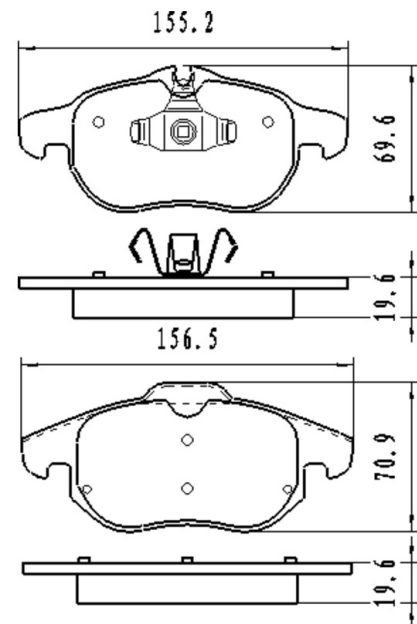

BB4108

Application: FRONT axel

FIAT: CROMA (194)
OPEL: ASTRA H (L48), ASTRA H Estate (L35), ASTRA H GTC (L08), ASTRA H TwinTop (L67), SIGNUM, VECTRA C, VECTRA C Estate, VECTRA C GTS, ZAFIRA B (A05)
CADILLAC: BLS, BLS Wagon
SAAB: 9-3 (YS3F), 9-3 Cabriolet (YS3D), 9-3 Convertible (YS3F), 9-3 Estate (YS3F)