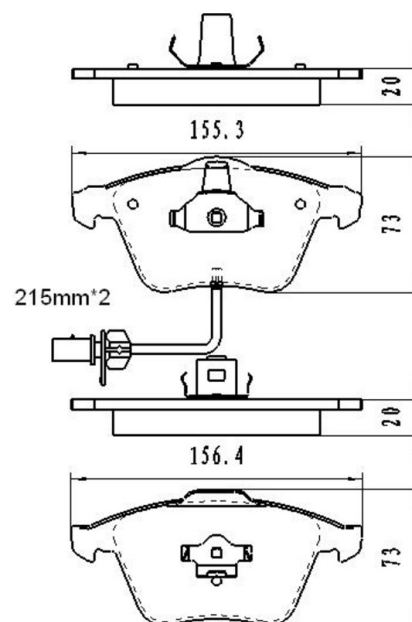

BB4089

Application: FRONT axel

AUDI: A6 (4B2, C5), A6 Avant (4B5, C5), ALLROAD (4BH, C5)