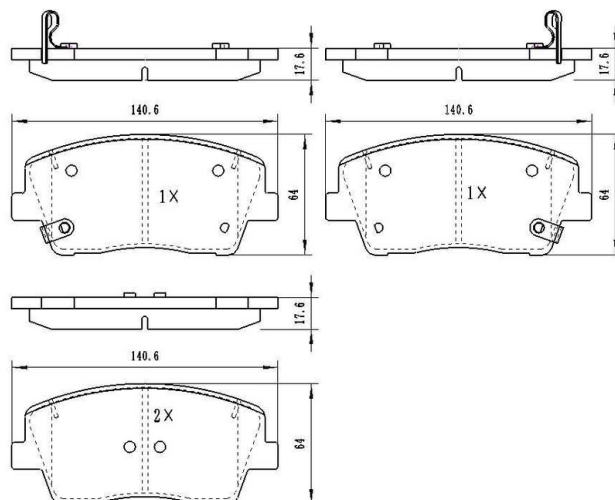

## BB6654

Application: FRONT axel

GENESIS G70 2.0 T-GDi HTRAC 09.2017 - ,  
KIA Stinger (CK) 2.0 T-GDI (4WD) 06.2017 -

Catalog

	TEXTAR	TRW	REMSA	FMSI	SCT
REF:	2293401	GDB2253	1811.02		