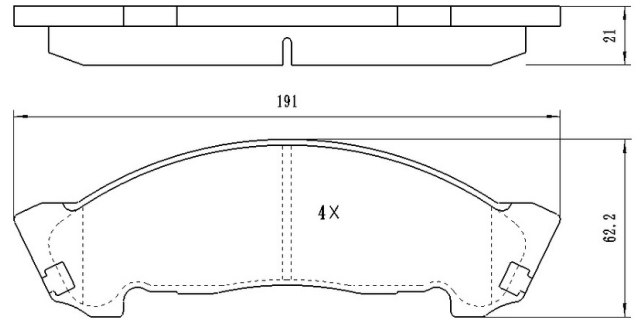

BB4480

Application: FRONT axel
ISUZU ELF(150) , MAZDA TITAN , NISSAN ATLAS