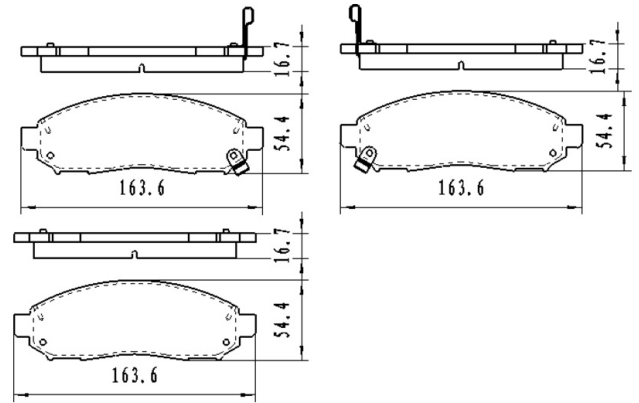

BB4093

Application: FRONT axel

NISSAN: MURANO (Z51), NAVARA (D40), NAVARA Platform/Chassis (D40), PATHFINDER (R51)