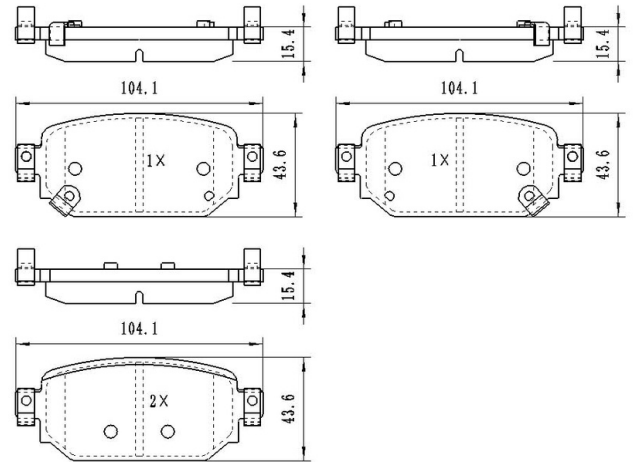

BB6681

Application: REAR axel
MAZDA 3 (BM, BN) 09.2013 - , CX-3 (DK)
01.2015 -