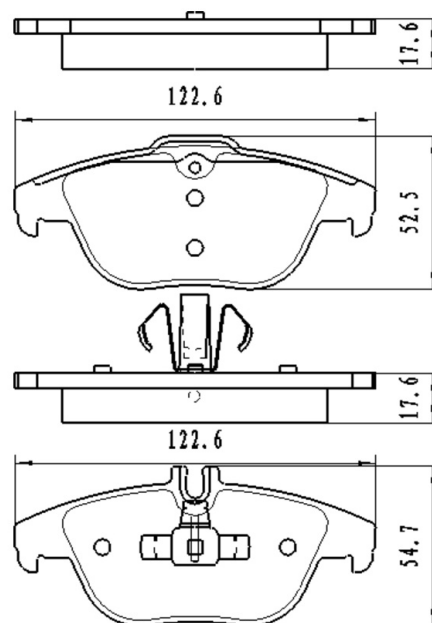

BB4179

Application: REAR axel

MERCEDES C-CLASS (W204) C 180 CGI (204.031) 01.2008 - 01.2014 KW 115 HP 156 , C-CLASS (W204) C 180 Kompressor (204.044, 204.045) 01.2008 - 01.2014 KW 115 HP 156 , C-CLASS (W204) C 180 Kompressor (204.046) 01.2007 - 01.2014 KW 115 HP 156 , C-CLASS (W204) C 180 CGI (204.049) 01.2007 - 01.2014 KW 115 HP 156 , C-CLASS (W204) C 200 Kompressor (204.041) 01.2007 - 01.2014 KW 135 HP 184 , C-CLASS (W204) C 200 CGI (204.048) 01.2007 - 01.2014 KW 135 HP 184 , C-CLASS (W204) C 230 (204.052) 01.2007 - 01.2014 K