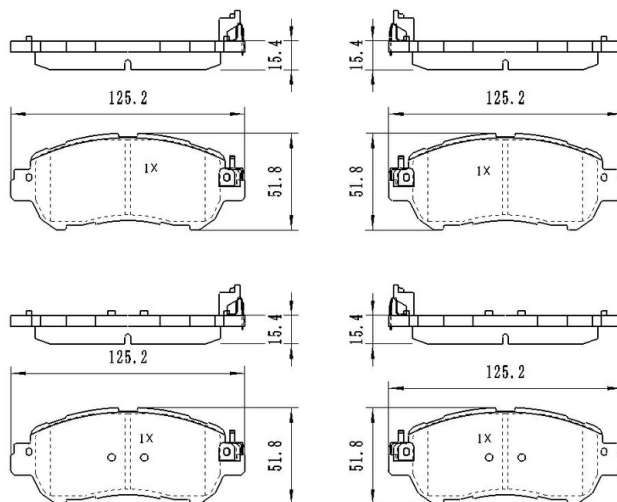

BB6679

Application: FRONT axel

NISSAN Almera 04.2019 - , Kicks 01.2016 - ,
Note 11.2020 - , Versa Sedan 06.2019 -

Catalog

	TEXTAR	TRW	REMSA	FMSI	SCT
REF:	2613801