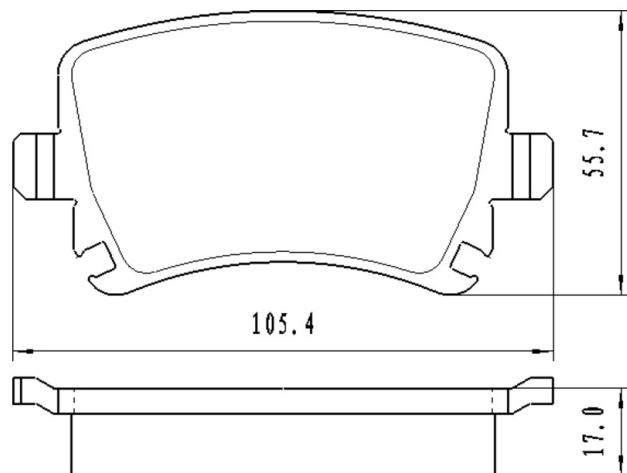

BB4085

Application: REAR axel

AUDI: A3 (8L1), A3 (8P1), A3 Convertible (8P7), A3 Sportback (8PA), A4 (8EC, B7), A4 (8K2, B8), A4 Avant (8ED, B7), A4 Avant (8K5, B8), A4 Convertible (8H7, B6, 8HE, B7), A6 (4F2, C6), A6 Allroad (4FH, C6), A6 Avant (4F5, C6), TT (8J3), TT Roadster (8J9)
SEAT: ALHAMBRA (710, 711), ALTEA (5P1), ALTEA XL (5P5, 5P8), EXEO (3R2), EXEO ST (3R5), IBIZA V SPORTCOUPE (6J1, 6P1), LEON (1P1), TOLEDO III (5P2)
SKODA: OCTAVIA (1Z3), OCTAVIA Combi (1Z5), SUPERB (3T4), SUPERB Estate (3T5), YETI (5L)
VW: CA