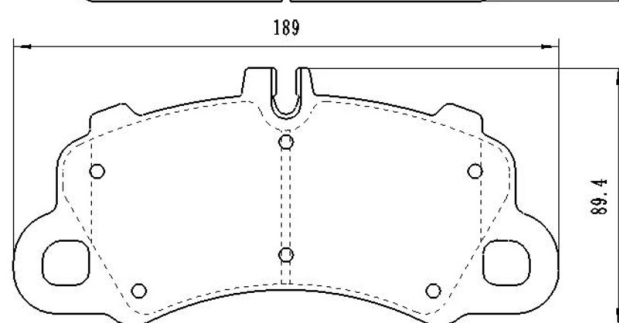

BB6676

Application: FRONT axel
PORSCHE Cayenne (9YA/9YB) 05.2017 - ,
Macan (95B) 02.2014 -

Catalog

	TEXTAR	TRW	REMSA	FMSI	SCT
REF:	2246901