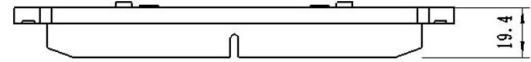

BB4166

Application: FRONT axel

WV AMAROK (2HA, 2HB, S1B, S6B, S7A, S7B),
09/10 -

8X