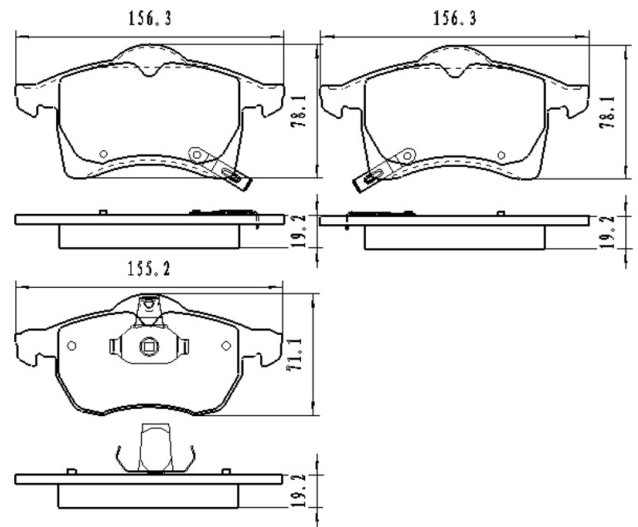

BB4051

Application: FRONT axel

OPEL: ASTRA G Box (F70), ASTRA G Convertible (F67), ASTRA G Coupe (F07_), ASTRA G Estate (F35_), ASTRA G Hatchback (F48_, F08_), ASTRA G Saloon (F69_), ZAFIRA A (F75_)

Catalog

	TEXTAR	TRW	REMSA	FMSI	SCT
REF:	2383201	GDB1350	0683.02		SP 243 PR