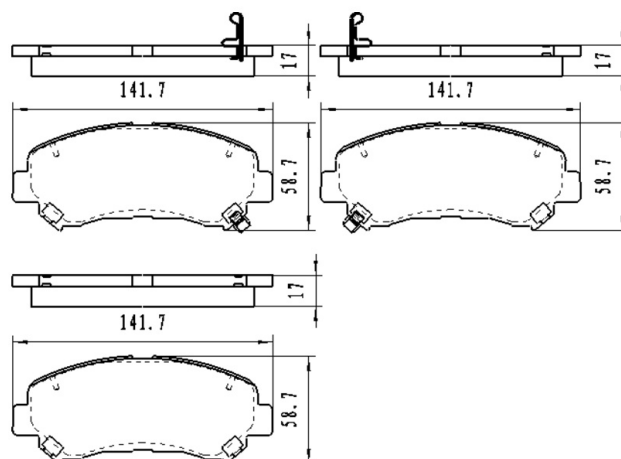

BB4081

Application: FRONT axel

NISSAN Juke (F15) 1.6 DIG-T NISMO RS
08.2014 - 218 PS , 1.6 DIG-T NISMO RS 4x4
08.2014 - 214 PS , Qashqai / Qashqai+2 I (J10,
NJ10) 1.5 dCi 07.2008 - 12.2013 103 PS , 1.5
dCi 02.2007 - 12.2013 106 PS , 1.5 dCi 01.2010
- 12.2013 110 PS , 1.6 02.2007 - 12.2013 114
PS , 1.6 11.2010 - 12.2013 117 PS , 1.6 dCi
10.2011 - 12.2013 130 PS , 1.6 dCi All-wheel
Drive 10.2011 - 12.2013 130 PS , 1.6 LPG
11.2010 - 12.2013 117 PS , 2.0 02.2007 -
12.2013 139 PS , 2.0 02.2007 - 12.2013 141 PS
, 2.0 All-wheel Driv