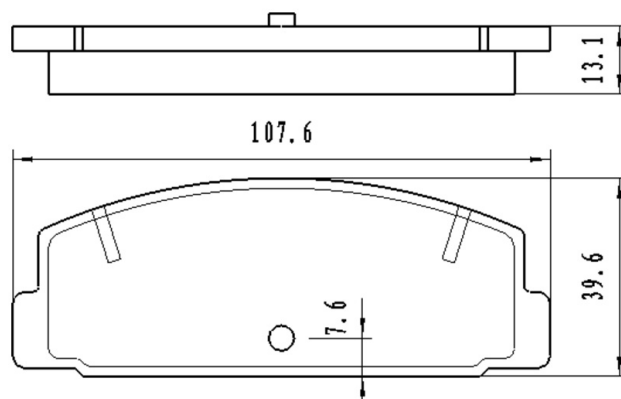

BB4123

Application: REAR axel

MAZDA: 626 III (GD), 626 III Coupe (GD), 626 III Hatchback (GD), 626 III Station Wagon (GV), 626 IV Hatchback (GE), RX 7 II (FC), RX 7 III (FD)