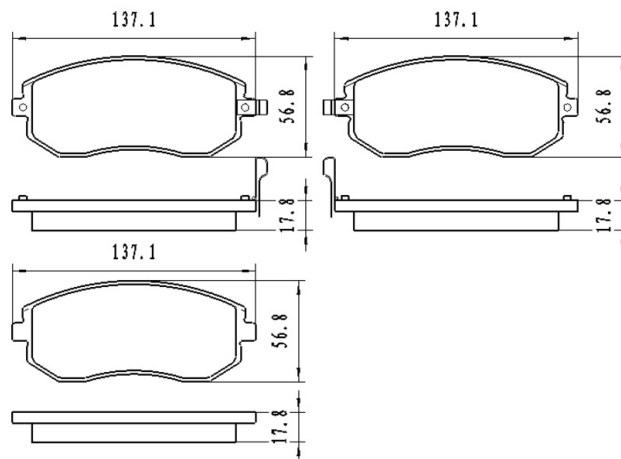

BB4060

Application: FRONT axel

SUBARU BRZ Coupe 2.0 (FA20D) 06.2012 -
200 PS , Forester I (SF) 2.0 S Turbo AWD (SF5)
04.2001 - 09.2002 177 PS , Forester II (SG) 2.0
AWD 06.2002 - 05.2005 125 PS , 2.0 S Turbo
AWD 09.2002 - 05.2005 177 PS , 2.0 X AWD
06.2005 - 05.2008 158 PS , 2.5 AWD 01.2005 -
10.2012 175 PS , 2.5 AWD 01.2004 - 12.2009
232 PS , 2.5 AWD 05.2005 - 09.2005 252 PS ,
2.5 AWD (SG9)06.2005 - 05.2008 165 PS , 2.5
AWD (SG9) 12.2003 - 05.2005 211 PS , 2.5 RX
Nato AWD (SG9)11.2002 - 08.2005 156 PS , 2.5
XT AWD (SG9)06.20