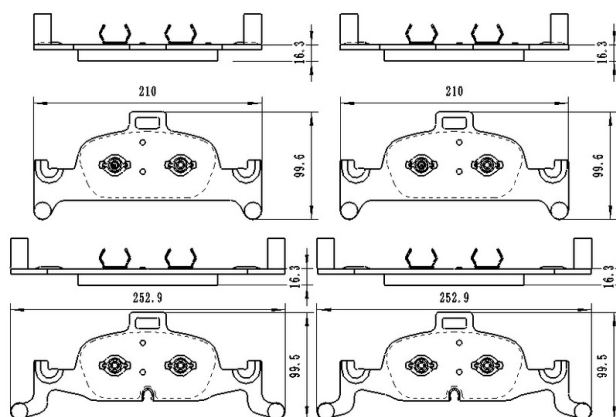

BB4239

Application: FRONT axel

AUDI A4 B9 2014-2019, A5 B9 2016-, A6 C8 2018-, AUDI A7 2017-, Q5 (FYB) 2016-2018