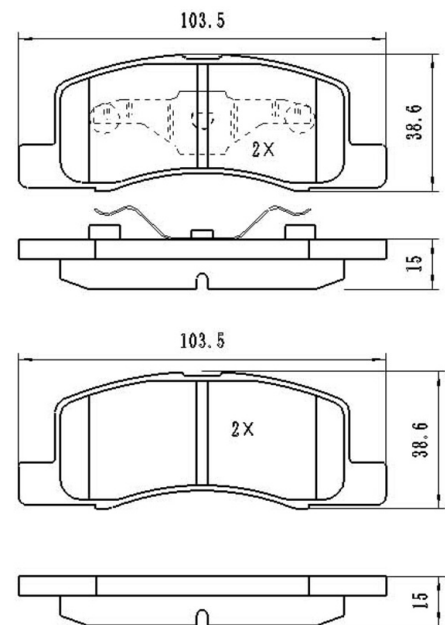

BB6684

Application: FRONT axel

NISSAN Minicab 11.1998-12.2013 660 ,
NISSAN Clipper 09.2003-01.2012 660