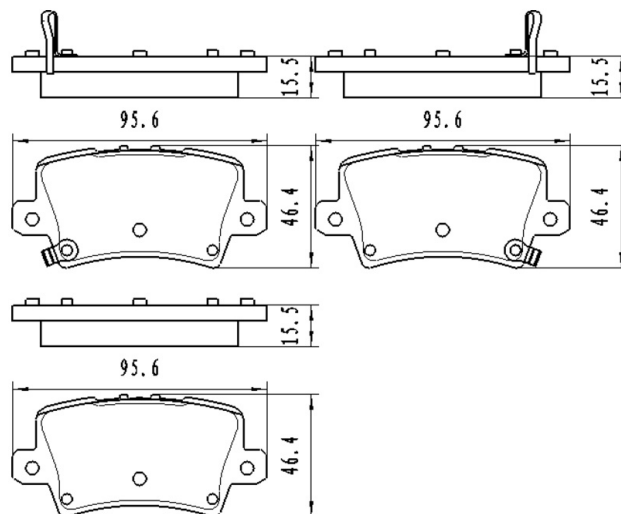

BB4121

Application: REAR axel

HONDA: CIVIC IX (FK), CIVIC VIII Hatchback (FN, FK), CIVIC VIII Saloon (FD, FA)