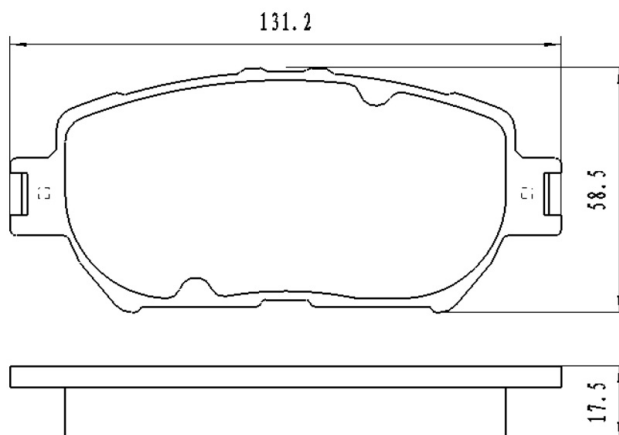

BB4238

Application: FRONT axel
LEXUS ES (XV20, XV30) 3.0 08.2001 - 10.2006
213 PS , GS III (S19) 300 (GRS190_) 04.2005 -
11.2011 231 PS , 3.0 04.2005 - 11.2011 249 PS ,
3.5 09.2006 - 11.2011 307 PS , 4.3 04.2005 -
11.2011 283 PS , 3.5 450h 02.2006 - 11.2011
296 PS , IS II (XE20) 2.5 09.2010 - 03.2013 207
PS , IS III (XE30) 2.5 04.2013 - 208 PS , 2.5
300h 04.2013 - 181 PS , TOYOTA Camry V 2.0
08.2001 - 11.2006 150 PS , 2.4 11.2001 -
11.2006 152 PS , 3.0 08.2001 - 11.2006 186 PS ,
3.0 09.2002 - 11.2006 192 PS , 3.3 07.200