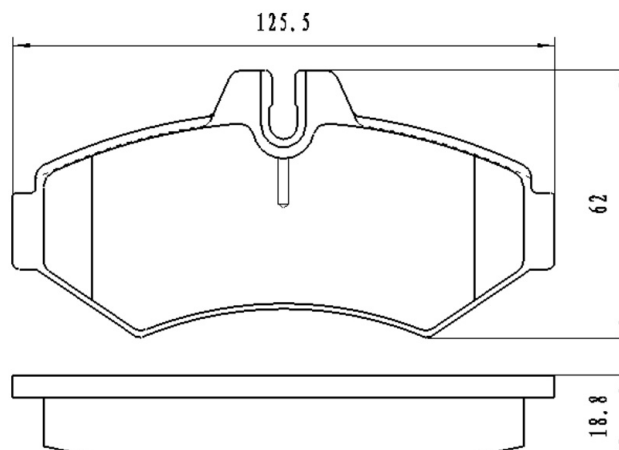

BB4064

Application: REAR axel

MERCEDES-BENZ: G-CLASS (W460), G-CLASS (W461), G-CLASS (W463), G-CLASS Open Off-Road Vehicle (W463), SPRINTER 2-t Box (901, 902), SPRINTER 2-t Bus (901, 902), SPRINTER 2-t Platform/Chassis (901, 902), SPRINTER 3-t Box (903), SPRINTER 3-t Bus (903), SPRINTER 3-t Platform/Chassis (903)
VW: LT 28-35 II Bus (2DB, 2DE, 2DK), LT 28-46 II Box (2DA, 2DD, 2DH), LT 28-46 II Platform/Chassis (2DC, 2DF, 2DG, 2DL,