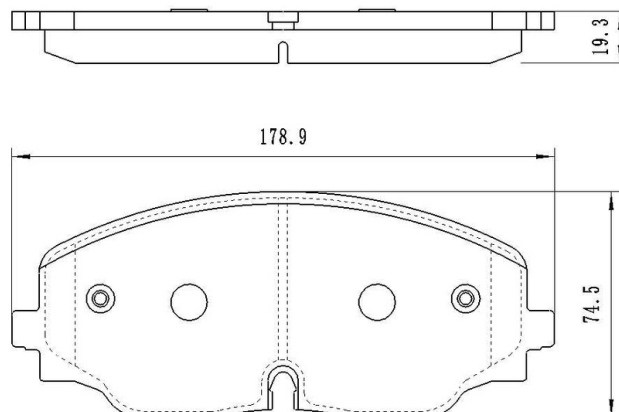

BB6718

Application: FRONT axel

Volkswagen Atlas (CA1) 2.0 TSI 07.2017 - , 2.0 TSI 12.2017 - , 3.6 FSI 4motion 12.2016 - , Atlas Cross Sport (CMC_) 2.0 TSI 08.2019 - , 2.0 TSI 4motion 08.2019 - , 3.6 FSI 4motion 08.2019 -