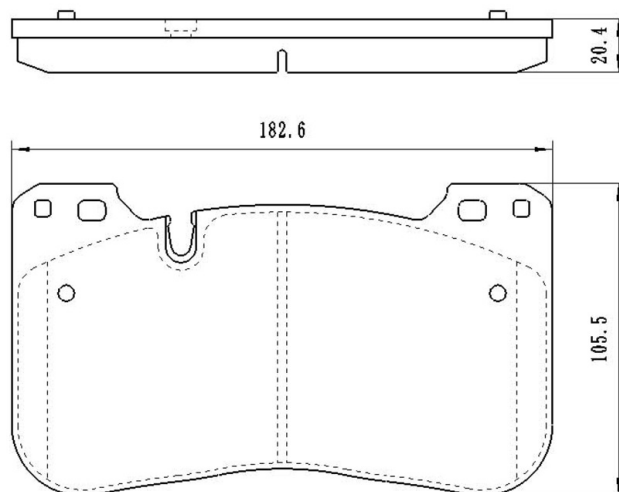

BB6573

Application: FRONT axel

BMW 3 Saloon (G20) 11.2018 - , 4 Coupe (G22, G82) 07.2020 - , 5 Saloon (G30, F90) 09.2016 - , 8 (G14,G15,G16,F91, F92,F93) 07.2018 - , X5 (G05) 08.2018 - , X6 (G06, F96) 08.2019 -