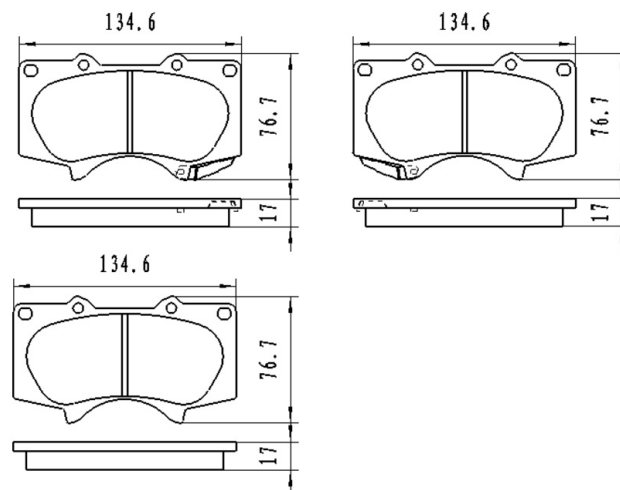

BB4054

Application: FRONT axel

LEXUS GX I (J120) 4.7 11.2001 - 11.2009 238 hp , 4.7 11.2001 - 11.2009 271 hp , 4.7 4WD 09.2005 - 11.2009 267 hp , GX II (J150) 4.6 11.2009 - 296 hp , 4.6 01.2010 - 306 hp , LX (J2_) 5.7 11.2007 - 367 hp , 5.7 11.2007 - 384 hp , MITSUBISHI PAJERO CLASSIC (V2_W) 3.8 All-wheel Drive 09.2006 - 250 hp , PAJERO IV (V8_W, V9_W) 3.0 4WD 02.2007 - 178 hp , 3.2 DI-D 01.2010 - 165 hp , 3.2 DI-D 02.2007 - 160 hp , 3.2 DI-D 02.2007 - 170 hp , 3.2 DI-D 4WD (V98W) 02.2007 - 190 hp , 3.2 TD 4WD 01.2009 - 200