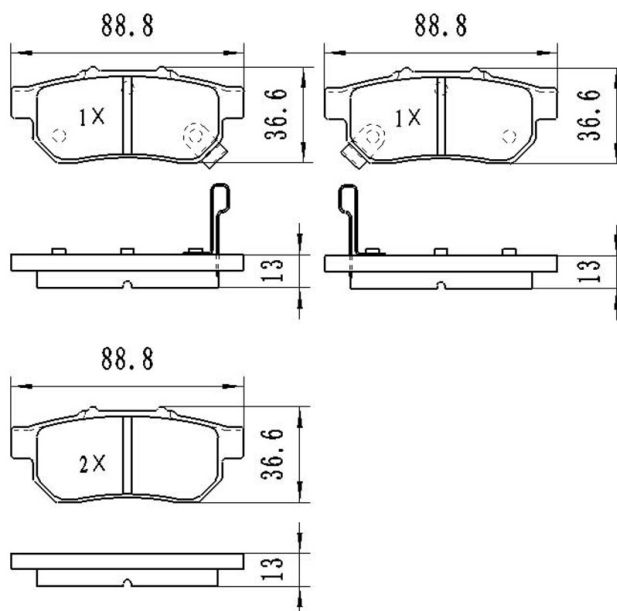

BB6905

Application: REAR axel

HONDA City Saloon (GM2, GM3) 09.2008 - , FIT III (GE , GG , GP ,ZA) 10.2007- , FIT IV (GK) 09.2013 - , Jazz Hatchback (GE, GG, GP, ZA / GK) 10.2007 -