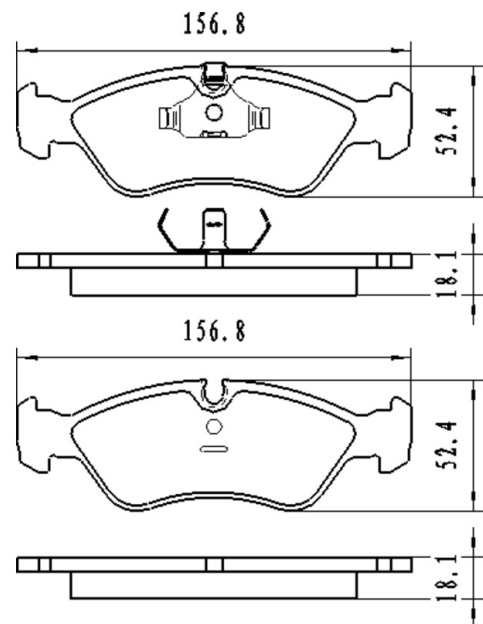

BB4012

Application: FRONT axel

OPEL: ASCONA C (81_, 86_, 87_, 88_), ASCONA C Hatchback (84_, 89_), ASTRA F (56_, 57_), ASTRA F Convertible (53_B), ASTRA F Estate (51_, 52_), ASTRA F Hatchback (53_, 54_, 58_, 59_), ASTRA F Van (55_), CALIBRA A (85_), KADETT E (39_, 49_), KADETT E Box (37_, 47_), KADETT E Convertible (43B_), KADETT E Estate (35_, 36_, 45_, 46_), KADETT E Hatchback (33_, 34_, 43_, 44_), OMEGA A (16_, 17_, 19_), OMEGA A Estate (66_, 67_), SENATOR B (29_), VECTRA A (86_, 87_), VECTRA A Hatchback (88_, 89_), VECTRA