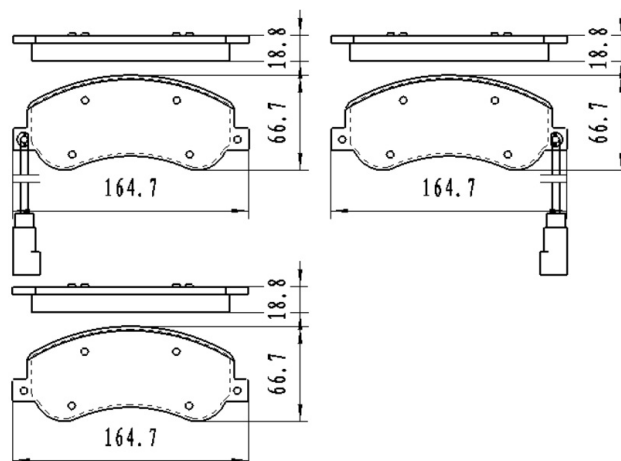

BB4116

Application: FRONT axel

FORD Tourneo Custom V362 (F3) 2.2 TDCi 04.2012 - 100 PS , 2.2 TDCi 04.2012 - 125 PS , 2.2 TDCi 04.2012 - 155 PS , Transit Custom V362 (FY, FZ) 2.2 TDCi 04.2012 - 100 PS , 2.2 TDCi 04.2012 - 125 PS , 2.2 TDCi 04.2012 - 155 PS , Transit Mk6 (V347, V348) 2.2 TDCi 04.2006 - 08.2014 85 PS , 2.2 TDCi 10.2011 - 08.2014 100 PS , 2.2 TDCi 04.2006 - 08.2014 110 PS , 2.2 TDCi 10.2008 - 08.2014 115 PS , 2.2 TDCi 10.2011 - 08.2014 125 PS , 2.2 TDCi 04.2006 - 08.2014 130 PS , 2.2 TDCi 10.2007 - 08.2014 140 P