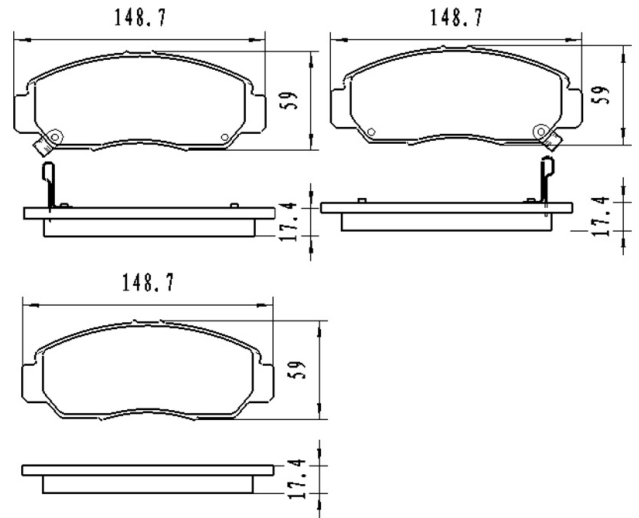

BB4029

Application: FRONT axel

HONDA: CIVIC IX (FK), CIVIC VII Hatchback (EU, EP, EV), CIVIC VII Saloon (ES), CIVIC VIII Saloon (FD, FA), FR-V (BE), JAZZ II (GD), LEGEND III (KA9), STREAM (RN)
NISSAN: PATHFINDER (R50)