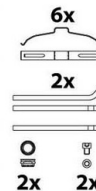

BB4298

Application: FRONT & REAR axel
MAN TGS 08/07-, TGX 19/07-

Catalog

	TEXTAR	TRW	REMSA	FMSI	SCT
REF:	2927901	GDB5114	JCA1526.00		

BB4299

Application: FRONT & REAR axel
VOLVO