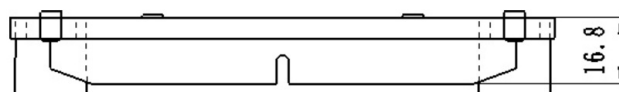

BB6675

Application: REAR axel
PORSCHE Cayenne (9YA/9YB) 05.2017 -

Catalog

	TEXTAR	TRW	REMSA	FMSI	SCT
REF:	2246801	GDB8252	1864. 00