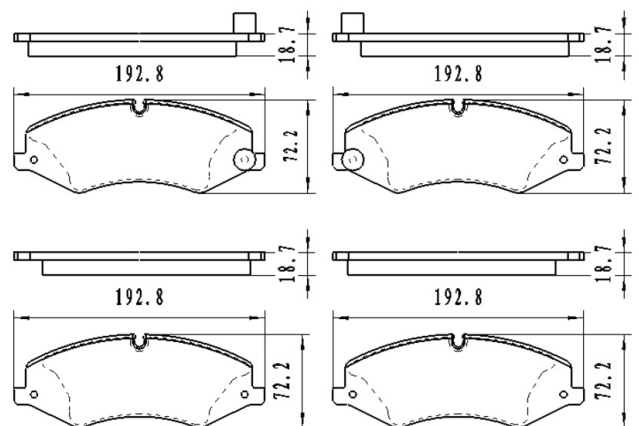

BB4155

Application: FRONT axel

LAND ROVER Discovery IV (L319) 3.0 4x4
08.2013 - 340 PS , 3.0 SDV6 4x4 11.2009 - 256
PS , 3.0 TD 4x4 05.2010 - 211 PS , 3.0 TD 4x4
09.2009 - 245 PS , 3.0 TD 4x4 07.2012 - 249 PS
, 3.0 TD 4x4 09.2009 - 272 PS , 4.0 4x4 09.2009
- 218 PS , 5.0 V8 4x4 09.2009 - 375 PS ,
Discovery V (L462) 2.0 4x4 09.2017 - 300 PS ,
2.0 D 4x4 09.2016 - 180 PS , 2.0 D 4x4 09.2016
- 241 PS , 3.0 4x4 09.2016 - 340 PS , 3.0 D 4x4
09.2016 - 211 PS , 3.0 D 4x4 09.2016 - 249 PS ,
3.0 D 4x4 09.2016 - 258 PS , Range Rover III