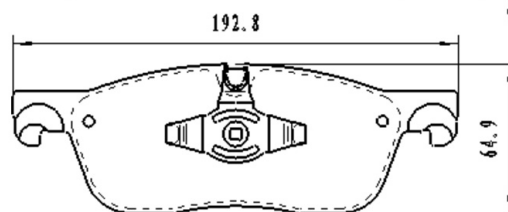

BB6559

Application: FRONT axel

JAGUAR E-Pace (X540) 09.2017 - , LAND
ROVER Range Rover Evoque (L538,L551)
06.2011 - , Discovery Sport (L550) 11.2014 - ,