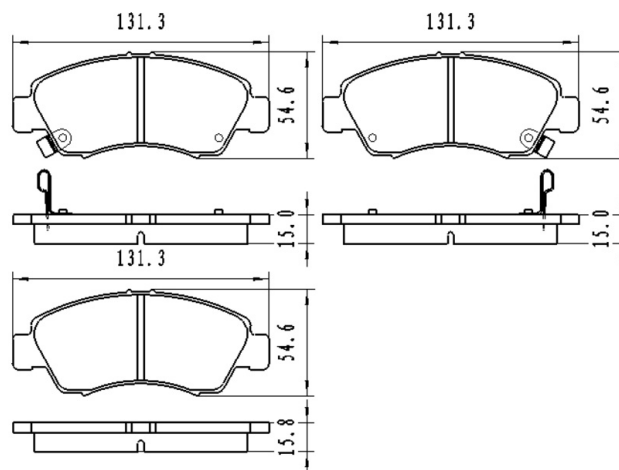

BB4034

Application: FRONT axel

HONDA: CIVIC V Coupe (EJ), CIVIC V Hatchback (EG), CIVIC V Saloon (EG, EH), CIVIC VI Coupe (EJ, EM1), CIVIC VI Fastback (MA, MB), CIVIC VI Hatchback (EJ, EK), CIVIC VI Saloon (EJ, EK), CRX III (EH, EG), JAZZ II (GD)