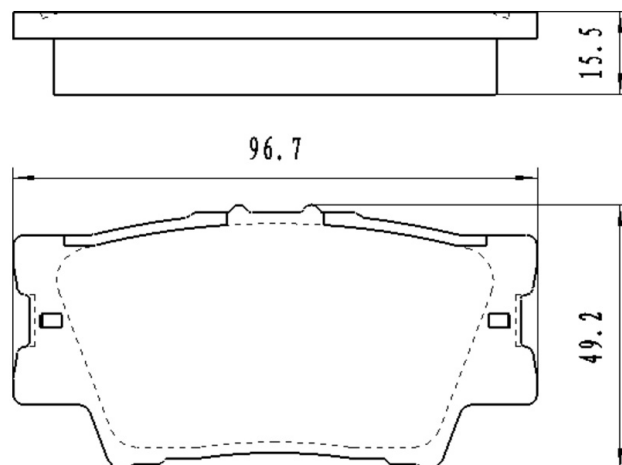

BB4025

Application: REAR axel

LEXUS ES (_V4_) 3.5 (GSV40_) 09.2010 - 06.2012 272 hp , 3.5 (GSV40_) 05.2006 - 06.2012 277 hp , ES (_V6_) 2.5 06.2012 - 06.2018 184 hp , 2.5 300h 06.2012 - 06.2018 160 hp , 3.5 06.2012 - 06.2018 249 hp , 3.5 06.2012 - 06.2018 277 hp , 3.5 4WD 06.2012 - 06.2018 277 hp , ES VII (XZ10) 250 (AXZA10) 10.2018 - 207 hp , HS 250h 2.4 250h 07.2009 - 01.2018 150 hp , TOYOTA Avalon Saloon (_X4_) 2.5 Hybrid (AVX40_) 01.2016 - 03.2018 160 hp , 2.5 Hybrid (AVX40_) 09.2012 - 03.2018 203 hp , 3.5 (GSX40_) 09