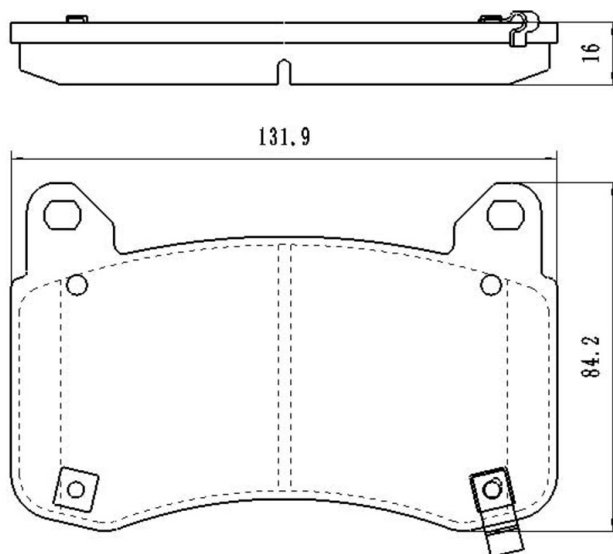

BB6661

Application: FRONT axel

TESLA Model 3 (5YJ3) 08.2017 - , Model Y (5YJY) 03.2019 -