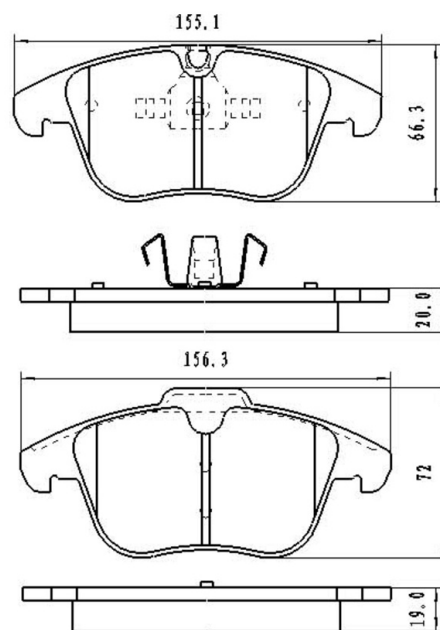

BB4115

Application: FRONT axel

CITROEN: C5 I (DC_), C5 I Break (DE_), C5 II (RC_), C5 II Break (RE_), C5 III (RD_), C5 III Break (TD_)
FORD: GALAXY (WA6), MONDEO IV (BA7), MONDEO IV Saloon (BA7), MONDEO IV Turnier (BA7), S-MAX (WA6)
PEUGEOT: 508, 407 (6D_), 407 Coupe (6C_), 407 SW (6E_), 508 SW
VOLVO: S60 II, S80 II (AS), V60, V70 III (BW), XC70 CROSS COUNTRY, XC70 II
JAGUAR: XF (_J05_, CC9), XF SPORTBRAKE (CC9), XK Convertible (_J43_), XK Coupe (QQ6_, _J43_)
LAND ROVER: FREELANDER 2 (FA_)