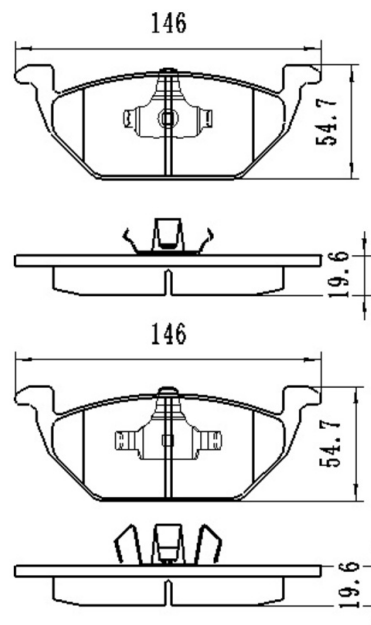

BB4044

Application: FRONT axel

AUDI: A3 (8L1), A3 (8P1), A3 Convertible (8P7), A3 Sportback (8PA)
SEAT: ALTEA (5P1), ALTEA XL (5P5, 5P8), IBIZA IV (6L1), IBIZA V (6J5, 6P5), IBIZA V SPORTCOUPE (6J1, 6P1), IBIZA V ST (6J8, 6P8), LEON (1M1), LEON (1P1), TOLEDO II (1M2), TOLEDO III (5P2)
SKODA: FABIA, FABIA (6Y2), FABIA Combi, FABIA Combi (6Y5), FABIA Praktik, FABIA Saloon (6Y3), OCTAVIA (1U2), OCTAVIA (1Z3), OCTAVIA Combi (1U5), OCTAVIA Combi (1Z5), ROOMSTER (5J), ROOMSTER Praktik (5J), YETI (5L)
VW: BORA (1J2), BORA Estate