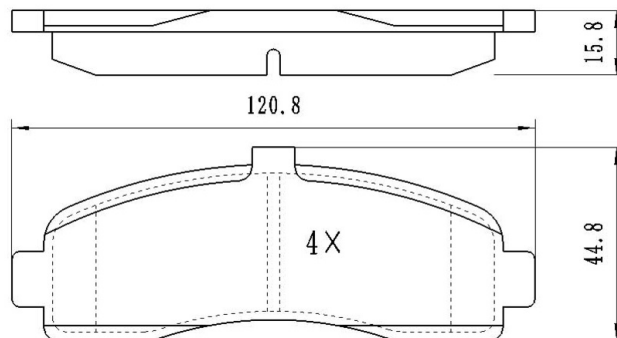

BB4483

Application: FRONT axel

NISSAN Micra II Hatchback (K11) 1.0 i 16V
08.1992 - 02.2003 , 1.3 i 16V 08.1992 - 09.2000
, 1.4 i 16V 09.2000 - 02.2003 , 1.5 D 02.1998 -
02.2003