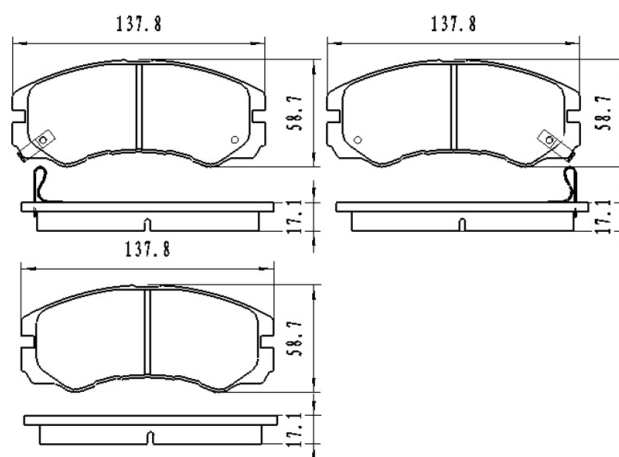

BB4069

Application: FRONT axel
ISUZU Monterey / Trooper, OPEL Frontera,
VAUXHALL Monterey