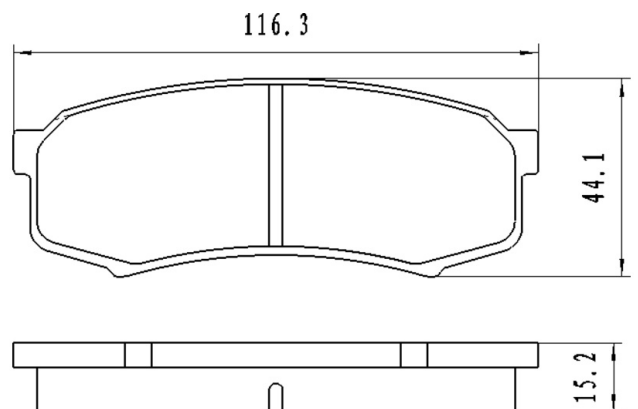

BB4022

Application: REAR axel

MITSUBISHI: PAJERO IV (V8_W, V9_W)
TOYOTA: LAND CRUISER (KDJ12_, GRJ12_),
LAND CRUISER (PZJ7_, KZJ7_, HZJ7_, BJ7_,
LJ7_, RJ7, LAND CRUISER 100 (UZJ100),
LAND CRUISER 150 (KDJ15_, GRJ15_), LAND
CRUISER 80 (_J8_), LAND CRUISER 90
(_J9_), LAND CRUISER Hardtop (_J7_)