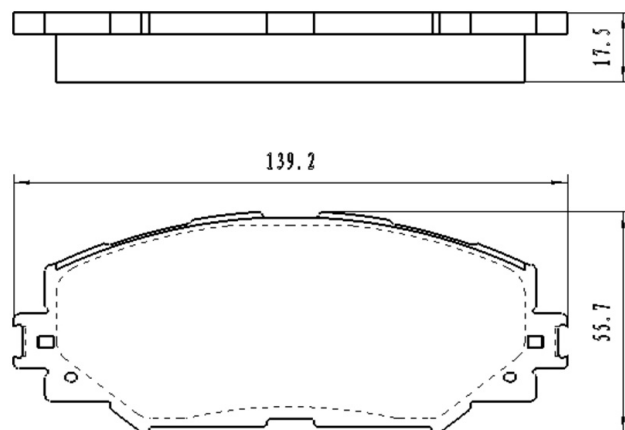

BB4058

Application: FRONT axel

LEXUS HS 250h 2.4 250h 07.2009 - 150 PS , SUBARU Trezia II (DBA-NSP120) 1.3 (NSP120X) 03.2011 - 99 PS , 1.4 D 03.2011 - 90 PS , TOYOTA Auris (E15) 1.33 Dual-VVTi (NRE150_) 01.2010 - 09.2012 99 PS , 1.33 Dual-VVTi (NRE150_) 05.2009 - 09.2012 101 PS , 1.4 (ZZE150_) 03.2007 - 09.2012 97 PS , 1.4 D-4D (NDE150_) 03.2007 - 09.2012 90 PS , 1.5 (NZE151_) 09.2009 - 09.2012 110 PS , 1.6 (ZRE151_) 03.2007 - 09.2012 124 PS , 1.6 (ZRE151_) 05.2009 - 09.2012 132 PS , 1.8 (ZRE152_) 02.2009 - 09.2012 144 PS , 1