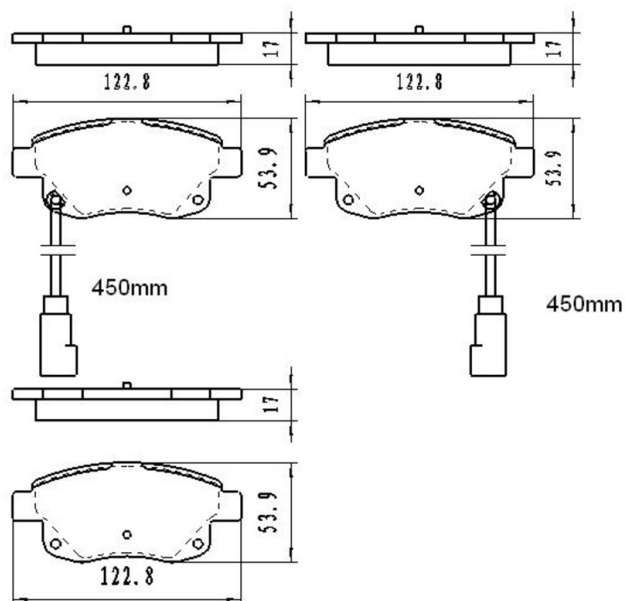

BB4118

Application: REAR axel
FORD: TOURNEO CONNECT, TRANSIT Box, TRANSIT Bus, TRANSIT CONNECT (P65_, P70_, P80_), TRANSIT Platform/Chassis, TRANSIT TOURNEO