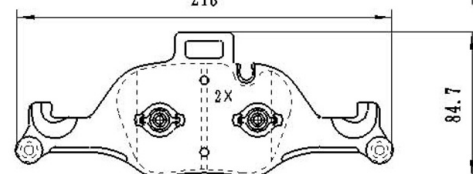

BMW, ALPINA, 3, 5, 6,7, X3, X4,X5, X6. 2018-

	TEXTAR	TRW	REMSA	FMSI	SCT
REF:	2590001		1740.00		