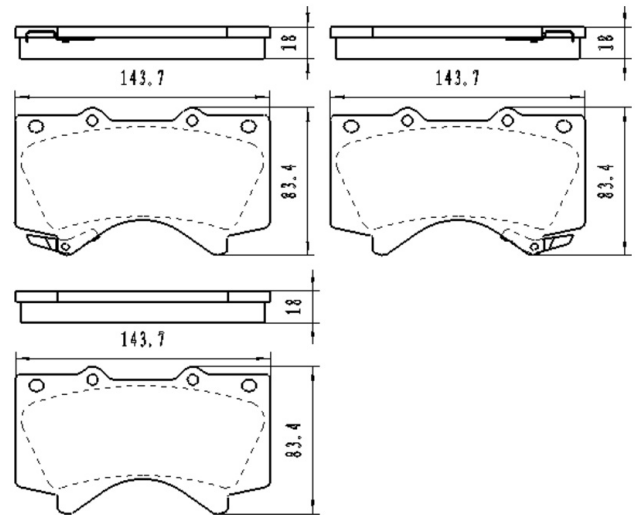

BB4107

Application: FRONT axel

LEXUS GX II (J150) 4.6 11.2009 - 296 PS , LX III (J200) 570 08.2007 - 387 PS , 5.7 11.2007 - 367 PS , 5.7 11.2007 - 384 PS , TOYOTA Hilux VII Pickup 2.5 D-4D 01.2010 - 144 PS , 2.5 D-4D 4WD 09.2009 - 144 PS , 3.0 D-4D 4WD (KUN26) 12.2007 - 171 PS , Land Cruiser Prado 70 Pickup (J70) 4.5 TD 24V 4x4 (VDJ79) 03.2007 - 205 PS , Land Cruiser Prado 150 (J150) 2.8 D-4D (GDJ150_ , GDJ155_) 06.2015 - 177 PS , 3.0 D-4D (KDJ150_) 08.2009 - 173 PS , 3.0 D-4D (KDJ155_ , KDJ150_) 08.2009 - 190 PS , 4.0 V6 Dua