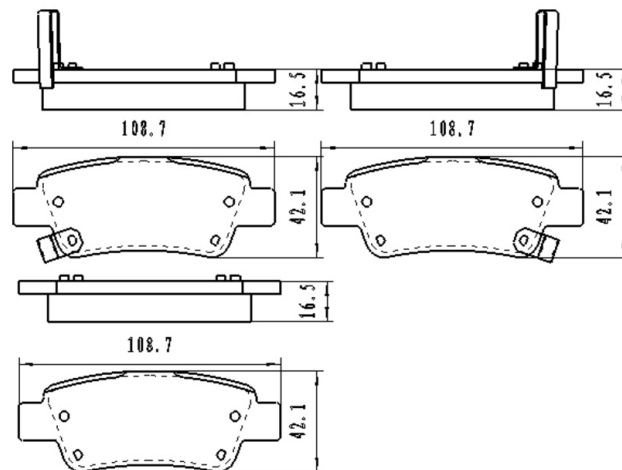

BB4159

Application: REAR axel

HONDA CR-V III 2.0 -2.4 i-VTEC, 2.2 i-CTDi, 2.2 i-DTEC 2007-

Catalog

	TEXTAR	TRW	REMSA	FMSI	SCT
REF:	2463501	GDB3446	1290.02		SP 682 PR