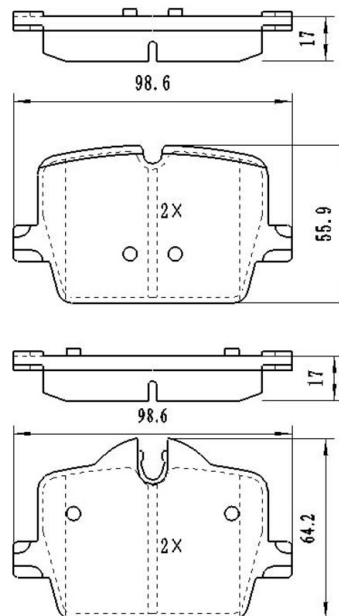

BB6557

Application: REAR axel

BMW 3 (G20,G21) 11.2018 - , 4 (G22, G82)
07.2020 - , Z4 Roadster (G29) 03.2019 - ,
TOYOTA Supra V (J29) 03.2019 -