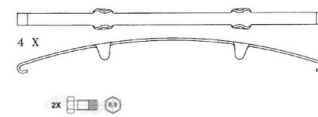

## BB4299

Application: FRONT & REAR axel  
VOLVO

Catalog

	TEXTAR	TRW	REMSA	FMSI	SCT
REF:	2927701	GDB5085	1033.00		