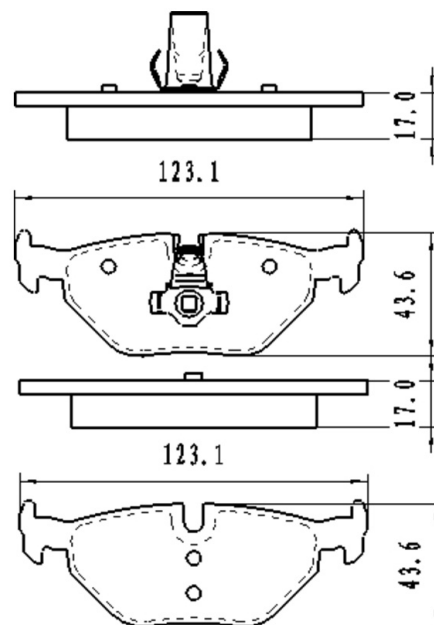

BB4062

Application: REAR axel

BMW: 3 Coupe (E36), 5 (E39), 5 Touring (E39)

Catalog

	TEXTAR	TRW	REMSA	FMSI	SCT
REF:	2169103	GDB1265	0265.15		SP 184 PR