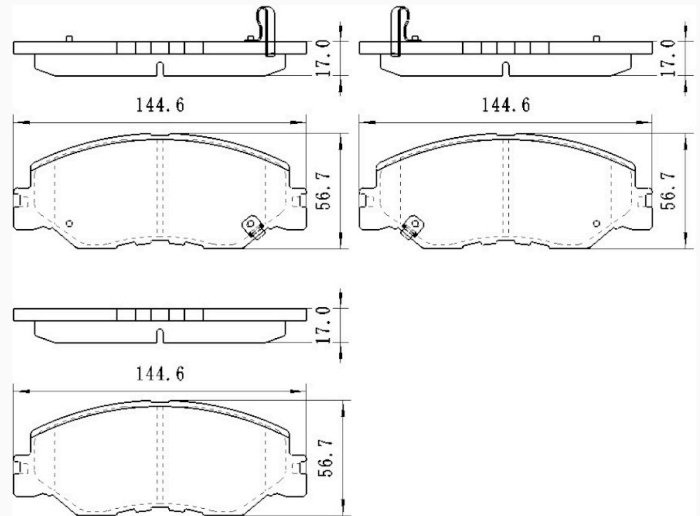

BB7041

Application: FRONT axel

HONDA Civic 1.5 / 2.0 11.2020 - , Insight 1.5
06.2018-06.2022

Catalog

	TEXTAR	TRW	REMSA	FMSI	SCT
REF: