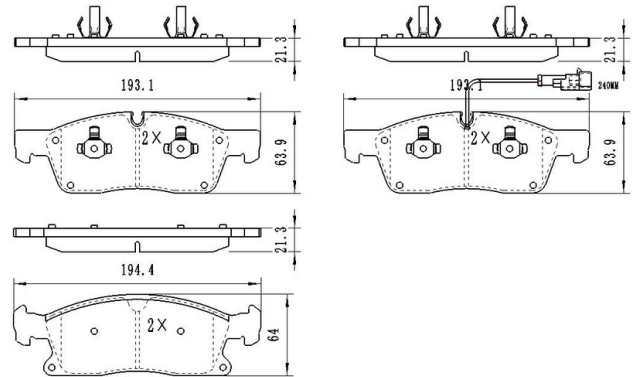

BB6657

Application: FRONT axel

MASERATI Levante Off-Road (M161) 3.0 All-wheel Drive 06.2016 - , 3.0 D All-wheel Drive 06.2016 - , 3.0 S All-wheel Drive 06.2016 -