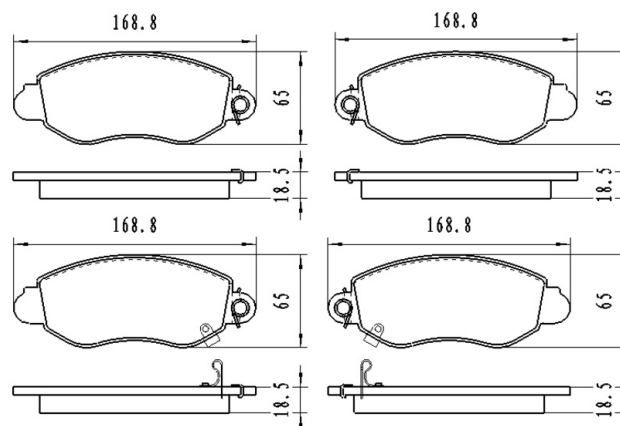

BB4067

Application: FRONT axel

FORD: TRANSIT Box (FA_), TRANSIT Bus (FD_ , FB_ , FS_ , FZ_ , FC_), TRANSIT Platform/Chassis (FM_ , FN_)