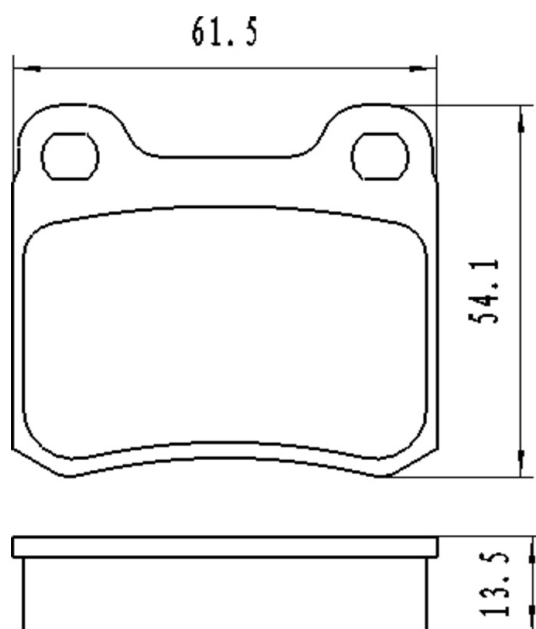

BB4002

Application: REAR axel
MERCEDES-BENZ: 190 (W201)

Catalog

	TEXTAR	TRW	REMSA	FMSI	SCT
REF:	2068703	GDB294	0157.00	7230-D335	SP 200 PR