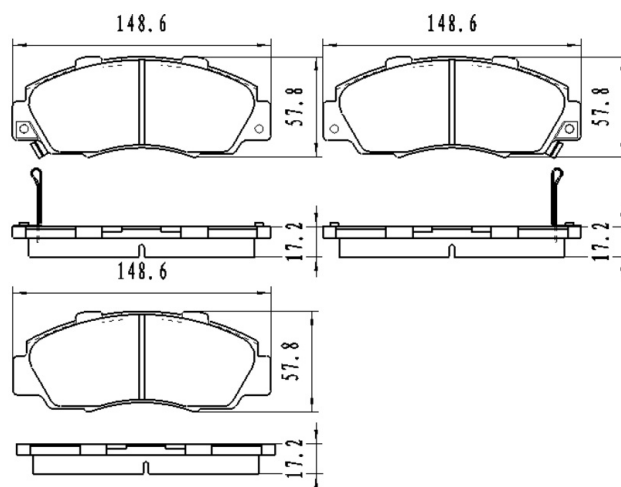

BB4041

Application: FRONT axel

HONDA: ACCORD IV (CB), ACCORD IV Aerodeck (CB), ACCORD V (CC, CD), ACCORD V (CE, CF), ACCORD V Aerodeck (CE), ACCORD V Coupe (CD), ACCORD VI (CG, CK), ACCORD VI Coupe (CG), ACCORD VI Hatchback (CH), CIVIC VI Aerodeck (MB, MC), CIVIC VI Fastback (MA, MB), CR-V I (RD), HR-V (GH), INTEGRA (DC5), INTEGRA Coupe (DC2, DC4), LEGEND I Coupe (KA3), LEGEND II (KA7), LEGEND II Coupe (KA8), LEGEND III (KA9), LEGEND IV (KB_), NSX Convertible (NA), NSX Coupe (NA), PRELUDE IV (BB), PRELUDE V (BB), SHUTTLE (RA)