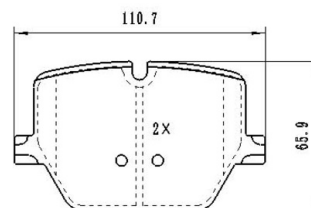

BB6558

Application: REAR axel

BMW 3 (G20,G21) 11.2018 - , 4 (G22, G82)
07.2020 - , Z4 Roadster (G29) 03.2019 - ,
TOYOTA Supra V (J29) 03.2019 -

Catalog

	TEXTAR	TRW	REMSA	FMSI	SCT
REF:	2147401		1875.00		

BB6559

Application: FRONT axel

JAGUAR E-Pace (X540) 09.2017 - , LAND
ROVER Range Rover Evoque (L538,L551)
06.2011 - , Discovery Sport (L550) 11.2014 - ,