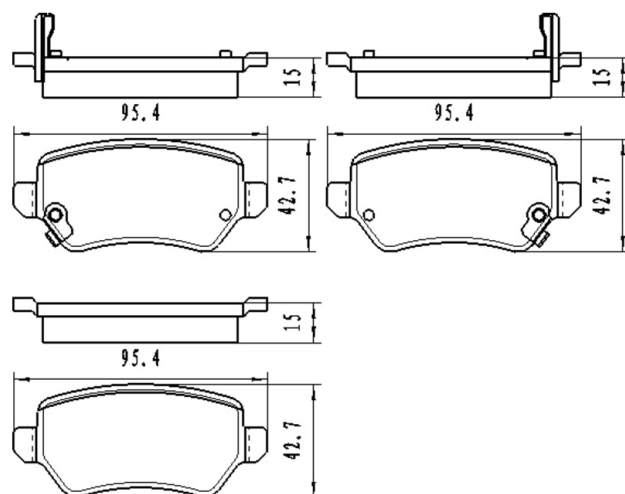

BB4057

Application: REAR axel

HYUNDAI: ix20 (JC)
OPEL: ASTRA F (56_, 57_), ASTRA G Box (F70), ASTRA G Convertible (F67), ASTRA G Coupe (F07_), ASTRA G Estate (F35_), ASTRA G Hatchback (F48_, F08_), ASTRA G Saloon (F69_), ASTRA H (L48), ASTRA H Box (L70), ASTRA H Estate (L35), ASTRA H GTC (L08), ASTRA H Saloon (L69), ASTRA H TwinTop (L67), ASTRA J, COMBO Box Body / Estate, COMBO Tour, CORSA C (F08, F68), MERIVA, MERIVA B, ZAFIRA A (F75_), ZAFIRA B (A05)
KIA: CEE`D Sportswagon (JD), CEE`D (JD), SOUL (AM), VENGA (YN)