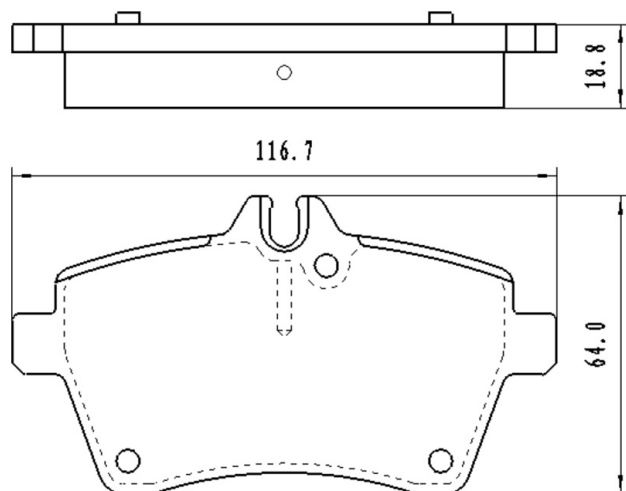

BB4117

Application: FRONT axel
MERCEDES-BENZ: A-CLASS (W169), B-CLASS (W245)