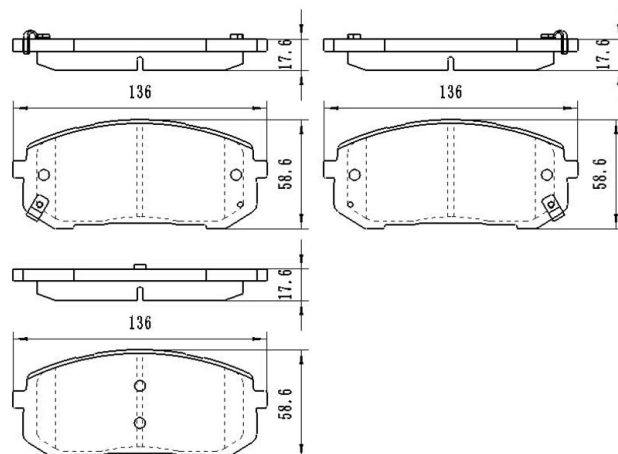

BB6902

Application: FRONT axel

HYUNDAI Elantra VII Saloon (CN7) 1.6 T-GDI
08.2020 -, 1.6 T-GDI Hybrid 08.2020 -, KIA Niro
II (SG2) 1.6 GDI Plug-in Hybrid 01.2022-