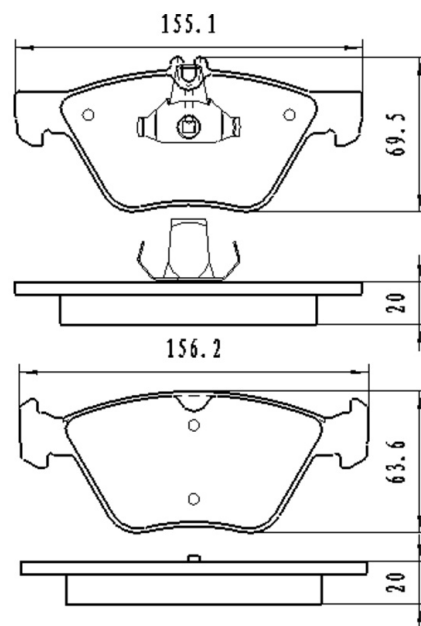

BB4075

Application: FRONT axel

MERCEDES-BENZ: CLK (C208), CLK Convertible (A208), E-CLASS (W210), E-CLASS (W211), E-CLASS Estate (S210), E-CLASS Estate (S211), S-CLASS (W220), SLK (R170)
CHRYSLER: CROSSFIRE, CROSSFIRE Roadster

Catalog

	TEXTAR	TRW	REMSA	FMSI	SCT
REF:	2167001	GDB1215	0601.00		SP 254 PR