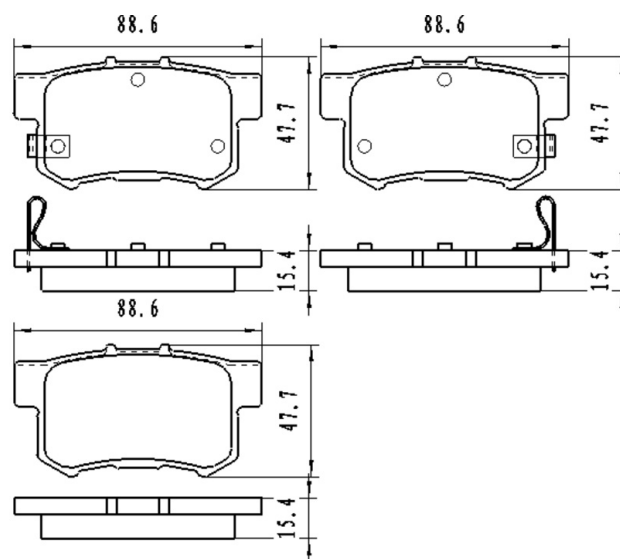

BB4047

Application: REAR axel

FIAT: SEDICI

HONDA: ACCORD VI Coupe (CG), CIVIC VII Coupe (EM2), CIVIC VII Hatchback (EU, EP, EV), CIVIC VII Saloon (ES), INTEGRA Coupe (DC2, DC4), PRELUDE IV (BB), PRELUDE V (BB)

ROVER: 600 (RH)

SUZUKI: KIZASHI (FR), SWIFT III (MZ, EZ), SX4 (EY, GY), SX4 Saloon (GY)