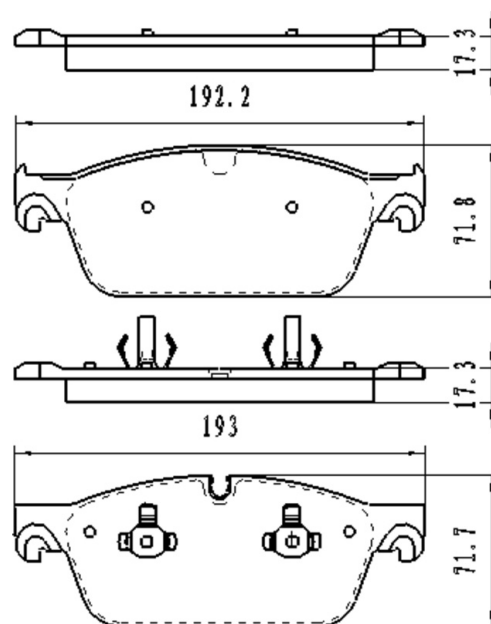

BB4180

Application: FRONT axel

MERCEDES M-CLASS (W166) ML 350 4-matic (166.057) 06.2011 - 12.2015 KW 225 HP 306 , M-CLASS (W166) ML 400 4-matic (166.056) 08.2013 - 02.2015 KW 245 HP 333 , M-CLASS (W166) ML 500 4-matic (166.073) 02.2012 - 02.2015 KW 300 HP 408 , GLE (W166) 320 4-matic (166.062) 10.2015 - 10.2018 KW 200 HP 272 , GLE (W166) 400 4-matic (166.056) 04.2015 - 10.2018 KW 245 HP 333 , GLE (W166) 450 AMG 4-matic (166.064) 10.2015 - 10.2018 KW 270 HP 367 , GLE (W166) 500 4-matic (166.073) 04.2015 - 10.2018 KW 320 HP 4