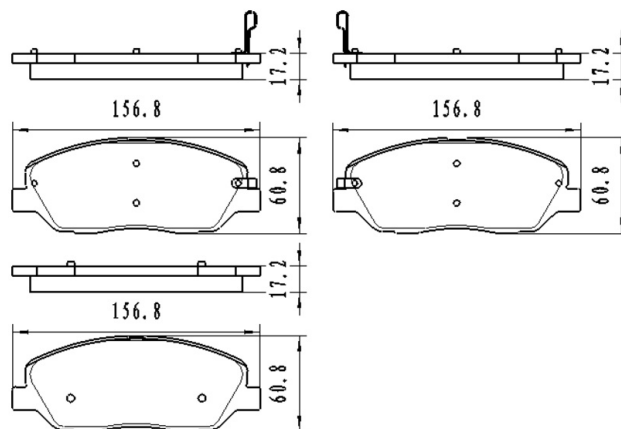

BB4124

Application: FRONT axel

HYUNDAI Genesis I (BH) 3.8 V6 01.2008 - 12.2014 290 PS , 3.8 V6 01.2008 - 12.2014 335 PS , Genesis I (BK) 2.0 CVVT 06.2008 - 02.2014 209 PS , 2.0 T 01.2008 - 12.2012 214 PS , 2.0 T 11.2011 - 12.2014 275 PS , 2.0 T 04.2012 - 02.2014 277 PS , 3.8 V6 01.2008 - 02.2014 303 PS , 3.8 V6 11.2011 - 12.2014 347 PS , 3.8 V6 04.2012 - 354 PS , Grand Santa Fé (DM) 2.2 CRDi All-wheel Drive 06.2013 - 200 PS , 2.2 CRDi All-wheel Drive 10.2015 - 200 PS , 3.3 All-wheel Drive 02.2014 - 271 PS , Santa Fe I (SM) 2.