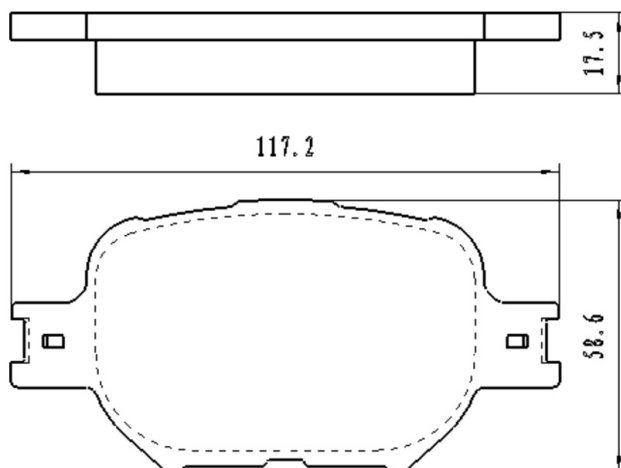

BB4119

Application: FRONT axel

LEXUS IS III (XE30) 250 (GSE30_) 01.2014 - 12.2015 207 PS , 2.5 04.2013 - 208 PS , 2.5 300h 04.2013 - 181 PS , OPEL Agila B (H08) 1.2 (F68) 11.2010 - 94 PS , SCION tC Coupe 2.4 09.2004 - 12.2006 162 PS , TOYOTA Celica VII (T230) 1.8 16V TS 08.1999 - 09.2005 192 PS , 1.8 16V VT-i 08.1999 - 07.2005 143 PS , Corolla VIII (E110) 2.0 D-4D (CDE110_) 09.2000 - 11.2001 90 PS , Corolla VIII Compact (E110) 2.0 D-4D (CDE110_) 09.2000 - 01.2002 90 PS , Corolla VIII Estate (E110) 2.0 D-4D (CDE110_) 09.2000