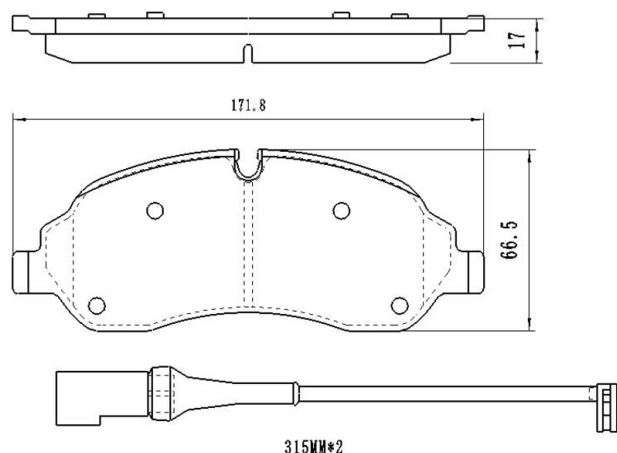

BB6720

Application: FRONT axel

FORD Transit Mk6 Minibus (V347, V348) 2.2 TDCi RWD 10.2011 - 08.2014, Transit / Tourneo Custom V362 1.0 EcoBoost PHEV 04.2020 - , 2.0 EcoBlue 12.2015 - , 2.0 EcoBlue mHEV 05.2019 - , Transit V363 2.0 EcoBlue 03.2016 - , 2.0 EcoBlue mHEV 05.2019 - , 2.0 EcoBlue RWD 05.2019 - , 2.2 TDCi 08.2013 - , 2.2 TDCi 4x4 08.2013 - , 2.2 TDCi All-wheel Drive 08.2015 - 12.2018 , 2.2 TDCi RWD 08.2013 - 12.2018