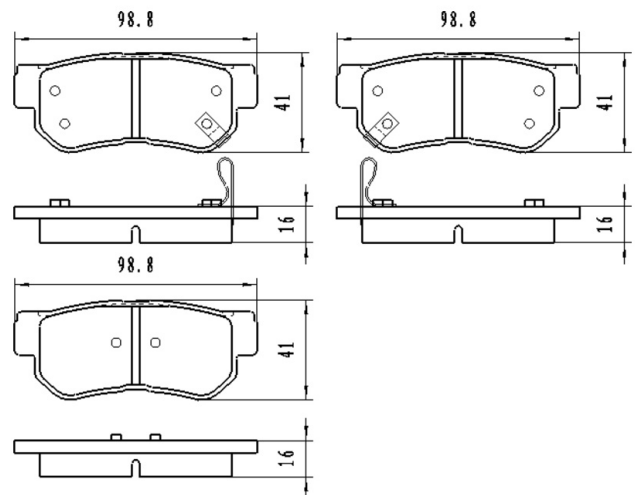

BB4083

Application: REAR axel

KIA MAGENTIS (GD, MS) 2.0 05.2001 - 09.2005
KW 100 HP 136 , MAGENTIS (GD, MS) 2.5 V6
05.2001 - KW 124 HP 169 , MAGENTIS (MG)
2.0 11.2005 - KW 106 HP 144 , MAGENTIS
(MG) 2.0 09.2009 - KW 121 HP 165 ,
MAGENTIS (MG) 2.7 11.2005 - KW 138 HP 188
, MAGENTIS (MG) 2.7 V6 07.2009 - KW 142 HP
193 , MAGENTIS (MG) 2.0 CRDi 11.2005 -
12.2008 KW 100 HP 136 , MAGENTIS (MG) 2.0
CRDi 04.2006 - KW 103 HP 140 , MAGENTIS
(MG) 2.0 CRDi 04.2006 - KW 110 HP 150 ,
SPORTAGE (JE_ , KM_) 2.0 i 16V 09.2004 - KW
104 HP