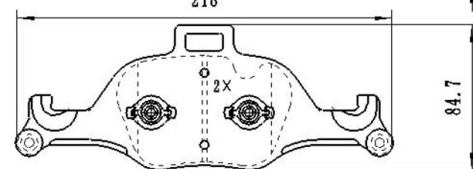

BMW, ALPINA, 3, 5, 6,7, X3, X4,X5, X6. 2018-

	TEXTAR	TRW	REMSA	FMSI	SCT
REF:	2590001		1740.00		