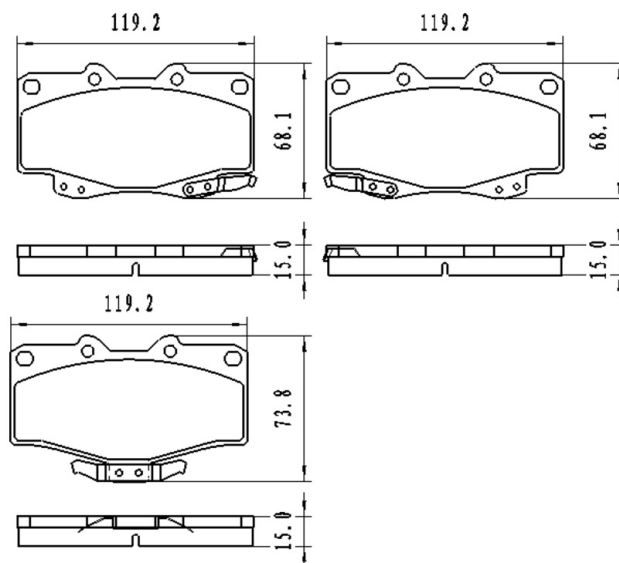

BB4043

Application: FRONT axel

TOYOTA: 4 RUNNER (KZN18_, VZN18_, RZN18_), 4 RUNNER (RN10_, VZN13_, VZN10_, RN13_), HILUX II Pickup (RN6_, RN5_, LN6_, YN6_, YN5_, LN5), LAND CRUISER (PZJ7_, KZJ7_, HZJ7_, BJ7_, LJ7_, RJ7), LAND CRUISER 80 (_J8_), LAND CRUISER 90 (_J9_), LAND CRUISER Hardtop (_J7_)
VW: TARO