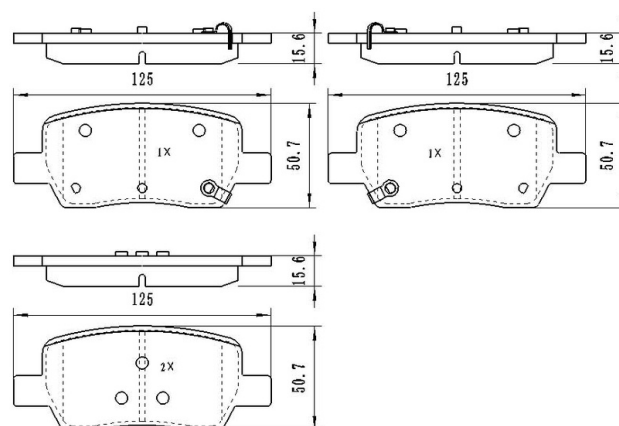

BB6576

Application: REAR axel
HYUNDAI Santa Fé IV (TM) 02.2018 - , KIA
Sorento IV (MQ4) 03.2020 - ,

Catalog

	TEXTAR	TRW	REMSA	FMSI	SCT
REF:	2645901	GDB2368		9609-D2381