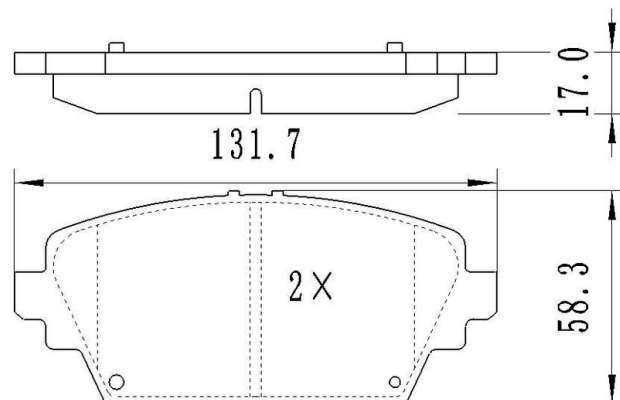

BB4479

Application: FRONT axel

HONDA ACCORD VI 03.1997-12.2003 , MG MG ZR 06.2001-10.2005 , NISSAN ALMERA 12.1998-02.2006 , PRIMERA 01.2002-