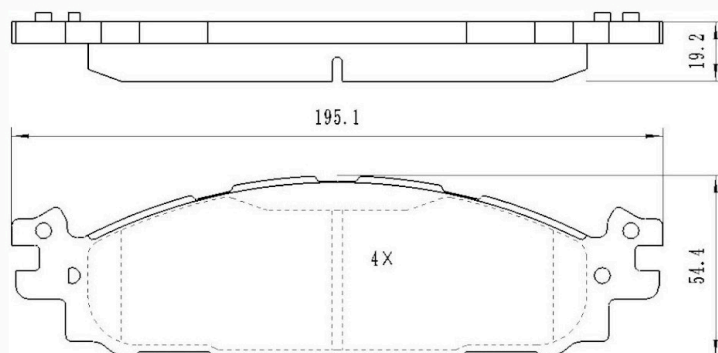

BB7031

Application: FRONT axel

FORD USA Explorer Mk5 (U502) 10.2010 - , Taurus 09.2007 - , Flex Off-Road 09.2008 -