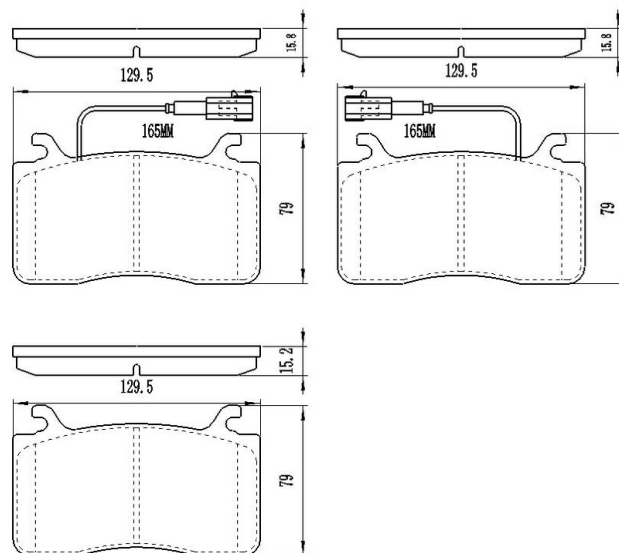

BB6568

Application: FRONT axel

ALFA ROMEO Giulia Saloon (952) 10.2015 - , Stelvio (949_) 12.2016 -

Catalog

	TEXTAR	TRW	REMSA	FMSI	SCT
REF:	2209401	GDB8138	1759.12