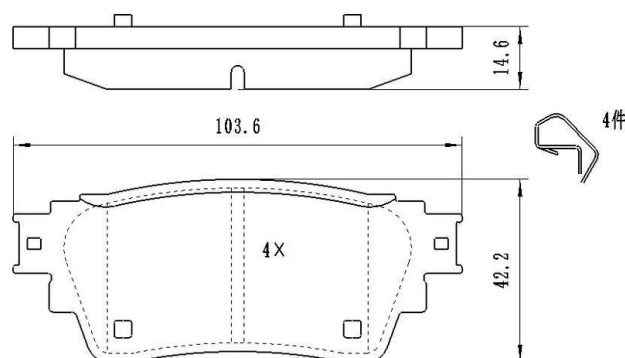

BB6565

Application: REAR axel
MITSUBISHI Outlander III Off-Road (GG, GF)
08.2012 - , Eclipse Cross (GK_) 10.2017 - ,