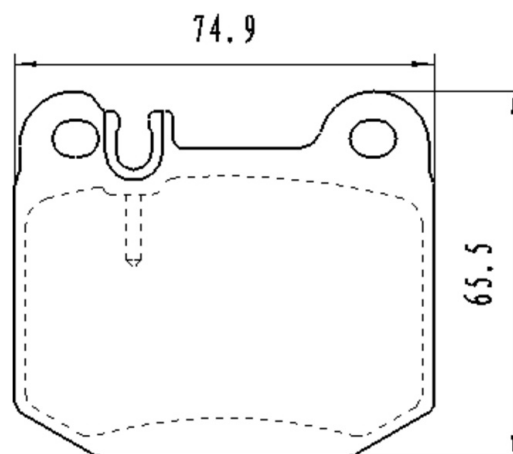

BB4079

Application: REAR axel

MERCEDES-BENZ: ML-Class (W163) 02.1998-06.2005 : ML2 70 CDI 2.7 / ML 320 3.2 / ML 350 / ML 350 3.7/ ML 400 CDI 4.0/ ML 430 4.3/ ML 500 5.0 / ML 55 AMG 5.4