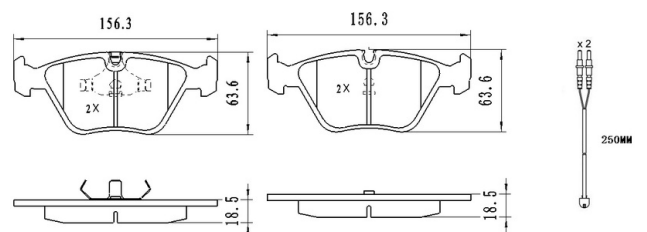

BB4046

Application: FRONT axel

BMW: 5 (E34), 5 (E39), 5 Touring (E39)

Catalog

	TEXTAR	TRW	REMSA	FMSI	SCT
REF:	2121102	GDB1098	0270.15		SP 138 PR