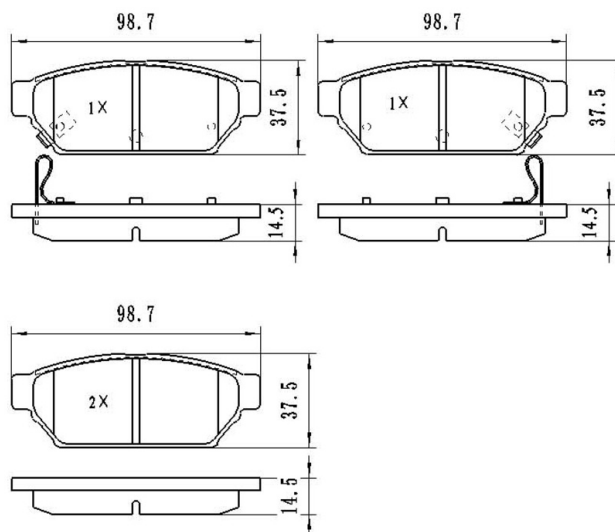

BB6685

Application: REAR axel

MITSUBISHI Carisma (DA2A, DAO) 07.1995 - 06.2006 , Colt IV (CA0) 03.1992 - 04.1996, FTO (DE2A, DE3A) 09.1994 - 07.2001 , Lancer V/VI (CB_A, CD_A, CE_A,CJ_, CP_) 09.1991 - 10.2003 , PROTON Aeroback (C2_A, C9_L) 10.1988 - 12.2002 , Persona 300 (C9_M) 03.1996 - 07.2004 , Persona 400 (C9_C, C9_S) 01.1994 - 02.2008 , Saga Iswara II 01.1989 - 11.1996 , Satria (C9_M) 07.1995 - 06.2007 , Wira 05.1995 -

Catalog

	TEXTAR	TRW	REMSA	FMSI	SCT
REF:	2187202		0 440.02		SP 652 PR