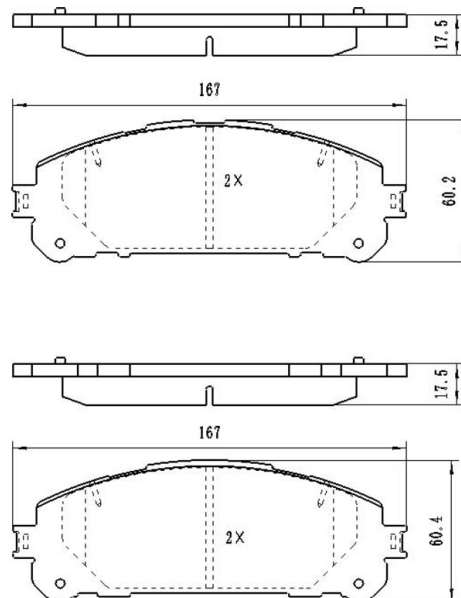

BB6566

Application: FRONT axel

Toyota Highlander (GSU7,AXUH7) 2.5 Hybrid (AWD/ AUXH70,78) 12.2019- , 3.5 VVTi (AWD/ GSU70,75) 12.2019-

Catalog

	TEXTAR	TRW	REMSA	FMSI	SCT
REF:	2644801