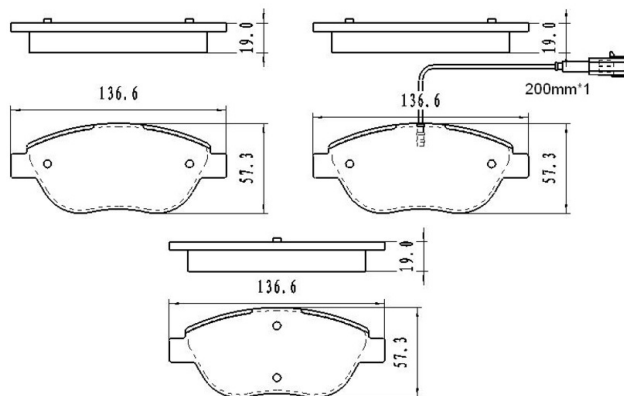

BB4235

Application: FRONT axel

FIAT: 500 (312), 500 C (312), BRAVO II (198),
GRANDE PUNTO (199), IDEA, LINEA (323),
PUNTO EVO (199), STILO (192), STILO Multi
Wagon (192)
LANCIA: DELTA III (844), MUSA (350)

Catalog

	TEXTAR	TRW	REMSA	FMSI	SCT
REF:	2370901	GDB1483	0859.01		SP 423 PR