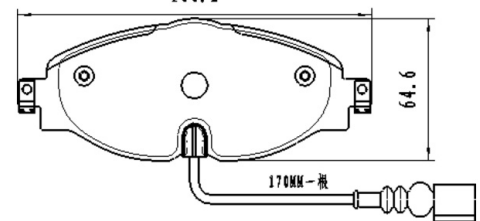

BB4139

Application: FRONT axel

AUDI: A3 (8V1), A3 Convertible (8P7), A3 Convertible (8V7), A3 Sedan (8VS), A3 Sportback (8VA), TT (FV3)
SEAT: LEON (5F1), LEON SC (5F5), LEON ST (5F8)
SKODA: OCTAVIA (5E3), OCTAVIA Combi (5E5)
VW: GOLF SPORTSVAN (AM1), GOLF VII (5G1, BE1), GOLF VII Estate (BA5), PASSAT (3G2), PASSAT Variant (3G5)