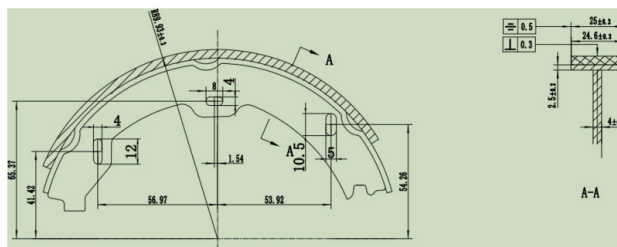

BS4965

Application: REAR axel

MAYBACH 57 (240_) 09.2002 - 12.2012 , 62 (240_) 09.2002 - 12.2012 ,MERCEDES-BENZ CLS Coupe (C219) 10.2004 - 12.2010 , E-Class Platform / Chassis (VF211) 03.2003 - 07.2009 , E-Class (W211) 03.2002 - 12.2008 . E-Class T-modell (S211) 03.2003 - 07.2009 , S-Class Coupe (C215) 09.2003 - 03.2006 , S-Class Coupe (C216) 05.2006 - 12.2013 , S-Class (W220) 03.2004 - 08.2005 , S-Class (W221) 08.2006 - 12.2013 , S-Class (W222, V222, X222) 05.2013 - 05.2017 , SL Convertible (R230) 10.2001 - 01.2012 , SLS AM