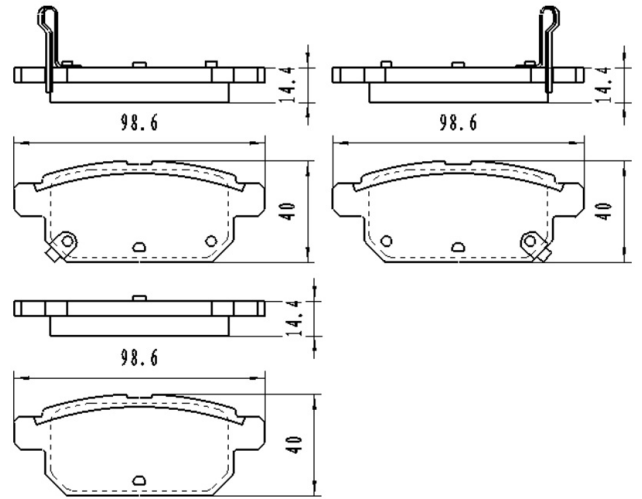

BB4360

Application: REAR axel

SUZUKI Baleno II (FW, EW) 1.0 02.2016 - , 1.2 02.2016 - , 1.2 02.2016 - , 1.2 Hybrid 02.2016 - , 1.4 06.2016 - , CIAZ 1.4 05.15 - , Swift IV (FZ, NZ) 1.2 01.2013 - , 1.2 10.2010 - , 1.2 10.2010 - , 1.2 08.2012 - , 1.2 4WD 08.2012 - , 1.2 4x4 10.2010 - , 1.2 VVT 06.2015 - , 1.3 DDiS 10.2010 - , 1.4 02.2011 - , 1.4 01.2012 - , 1.6 08.2014 - , 1.6 01.2012 - , Swift V (AZ) 1.0 04.2017 - , 1.0 01.2017 - , 1.0 SHVS 04.2017 - , 1.2 05.2018 - , 1.2 09.2017 - , 1.2 04.2017 - , 1.2 01.2017 - , 1

Catalog

	TEXTAR	TRW	REMSA	FMSI	SCT
REF:	2525801	GDB3529	1471.02