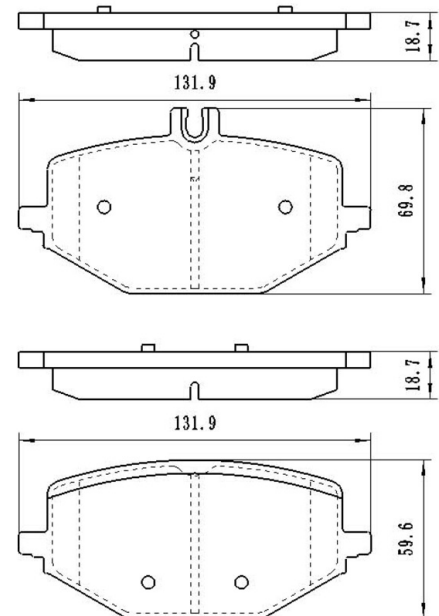

BB6570

Application: REAR axel

MERCEDES-BENZ G-Class (W463) 01.2018 - ,
GLE (W167) 10.2018 - , GLS (X167) 04.2019 - ,
GLE Coupe (C167) 11.2019 -