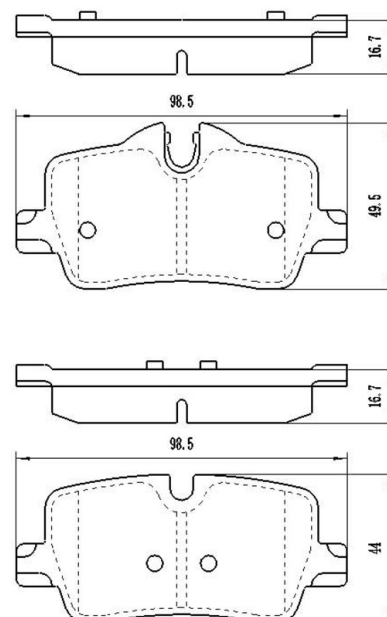

BB6575

Application: REAR axel
BMW 3 (G20,G21) 11.2018 - , 4 (G22, G82)
07.2020 -

Catalog

	TEXTAR	TRW	REMSA	FMSI	SCT
REF:	2142101		1873.00