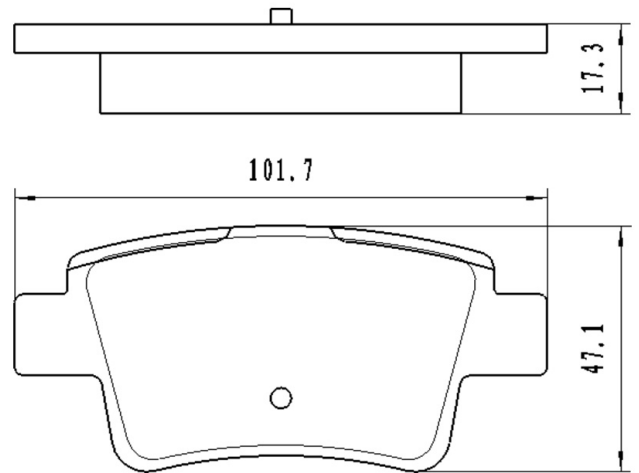

BB4476

Application: REAR axel

ABARTH GRANDE PUNTO 12.2007-12.2012 ,
FIAT GRANDE PUNTO 10.2005 , PUNTO
07.2008 , STRADA I 02.2006 -

Catalog

	TEXTAR	TRW	REMSA	FMSI	SCT
REF:	2434901	GDB1656	1198.00		SP 378 PR