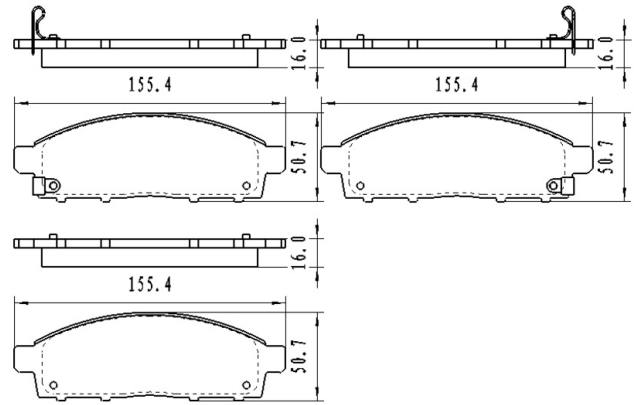

BB4097

Application: FRONT axel

FIAT Fullback Pickup (502, 503) 2.4 01.2016 - 132 hp , 2.4 4x4 01.2016 - 132 hp , 2.4 D 01.2016 - 154 hp , 2.4 D 4x4 01.2016 - 150 hp , 2.4 D 4x4 01.2016 - 154 hp , 2.4 D 4x4 01.2016 - 181 hp , 2.5 D 4WD 01.2016 - 110 hp , 2.5 D 4x4 01.2016 - 136 hp , MITSUBISHI L 200 (K7_T, K6_T) 2.5 TD 4WD 09.2001 - 12.2007 115 hp , 2.5 TD 4WD 08.2001 - 12.2007 133 hp , L 200 / Triton Pickup (KA_T, KB_T) 2.4 (KA5T) 11.2005 - 12.2015 128 hp , 2.4 CNG (KA5T) 04.2010 - 12.2015 128 hp , 2.5 DI-D 04.2010 - 12.2015