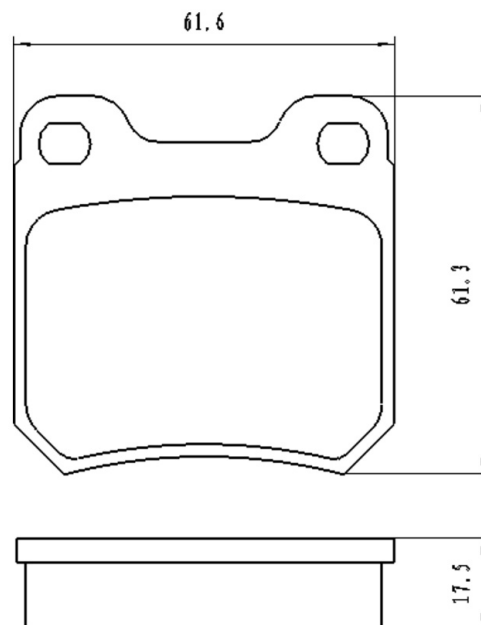

BB4049

Application: REAR axel

FORD: SIERRA Estate (BNC)
OPEL: CALIBRA A (85_), OMEGAA A (16_, 17_, 19_), OMEGAA Estate (66_, 67_), SENATOR B (29_), VECTRA B (36_), VECTRA B Estate (31_), VECTRA B Hatchback (38_)
SAAB: 9-3 (YS3D), 9-3 Cabriolet (YS3D), 9-5 (YS3E), 9-5 Estate (YS3E)