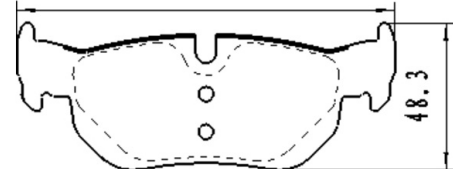

Catalog

	TEXTAR	TRW	REMSA	FMSI	SCT
REF:	2392791	GDB1626	1145.00