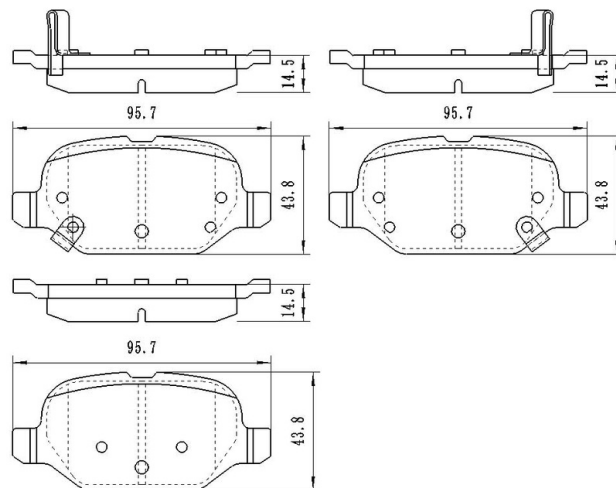

BB4236

Application: REAR axel

FIAT PANDA (312_, 319_), 02/12 -, PANDA VAN
(312_, 519_), 02/12 -

Catalog

	TEXTAR	TRW	REMSA	FMSI	SCT
REF:	2565101		PCA0727.32