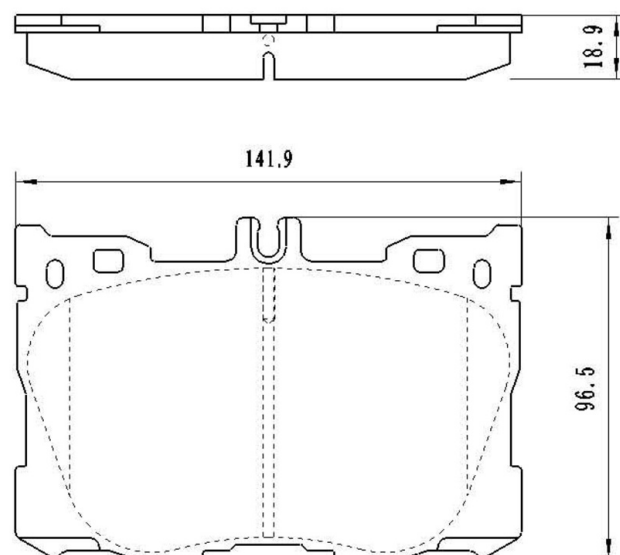

Catalog

	TEXTAR	TRW	REMSA	FMSI	SCT
REF:	2258601	GDB2150	1705.00		