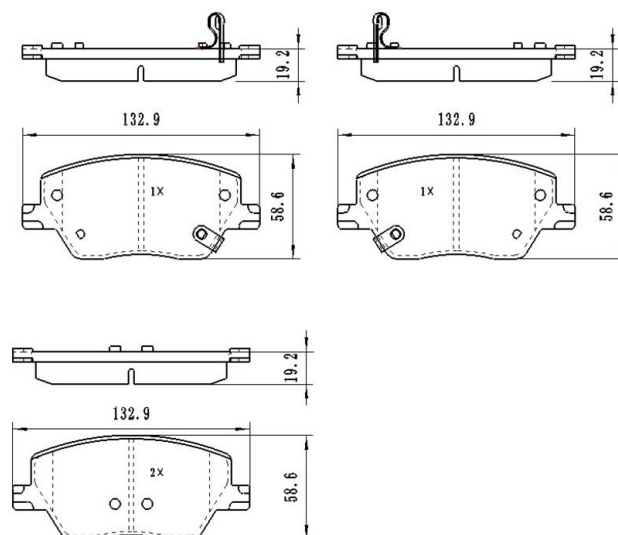

BB6555

Application: FRONT axel

FIAT Tipo (356) 10.2015 - , 1.0 (356SXN1A) 11.2020 - , 1.3 D 10.2015 - , 1.4 10.2015 - , 1.6 10.2015 - , 1.6 D 10.2015 - , DODGE Neon III 08.2016 - , 1.4 08.2016 - , 1.6 08.2016 - ,