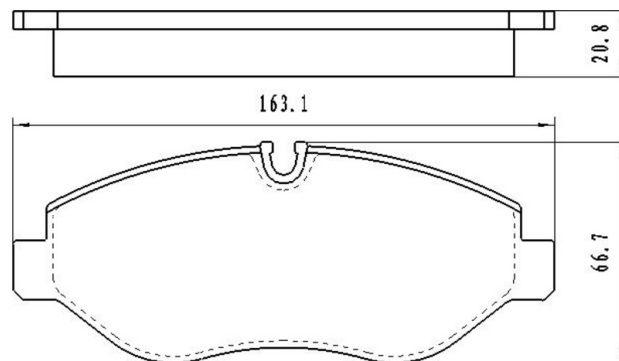

BB4077

Application: FRONT axel

MERCEDES-BENZ: SPRINTER 3,5-t Box (906), SPRINTER 3,5-t Bus (906), SPRINTER 3,5-t Platform/Chassis (906), SPRINTER 3-t Box (906), SPRINTER 3-t Bus (906), SPRINTER 3-t Platform/Chassis (906), SPRINTER 5-t Platform/Chassis (906), VIANO (W639), VITO / MIXTO Box (W639), VITO Bus (W639)
VW: CRAFTER 30-35 Bus (2E_), CRAFTER 30-50 Box (2E_), CRAFTER 30-50 Platform/Chassis (2F_)