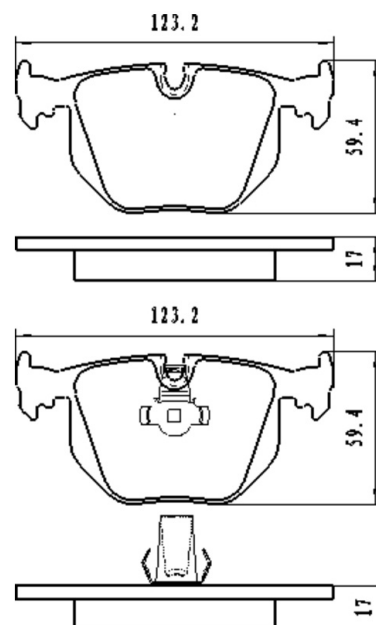

BB4074

Application: REAR axel

BMW: 3 (E46), 3 Convertible (E46), 3 Coupe (E46), 3 Touring (E46), 5 (E39), 7 (E38), X3 (E83), X5 (E53), Z4 (E85), Z4 Coupe (E86), Z8 (E52)
LAND ROVER: RANGE ROVER III (LM)