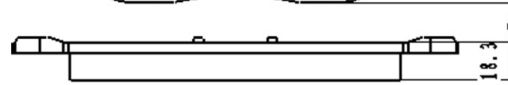

Catalog

	TEXTAR	TRW	REMSA	FMSI	SCT
REF:	2214601	GDB2100	1633.00