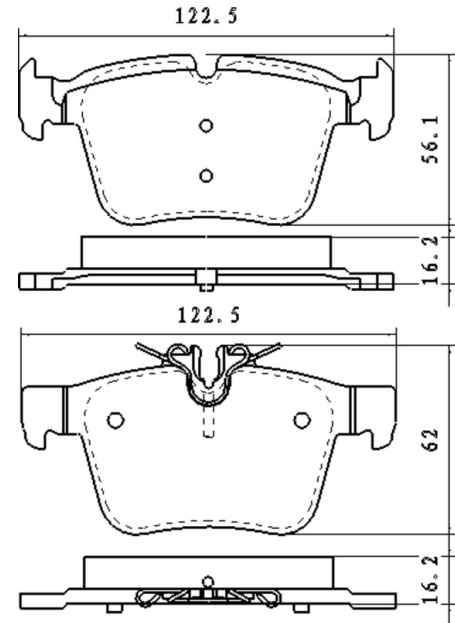

BB4162

Application: REAR axel

MERCEDES-BENZ C-Class Convertible (A205)
C 180 1.6 (205.440) 06.2016 - 156 hp , C 180
(205.476) 06.2019 - 156 hp , C 200 2.0
(205.442) 06.2016 - 05.2018 184 hp , C 200 2.0
4-matic (205.443) 06.2016 - 05.2018 184 hp , C
200 d (205.401) 07.2018 - 160 hp , C 200 EQ
Boost (205.477) 05.2018 - 184 hp , C 200 EQ
Boost 4-matic (205.478) 05.2018 - 184 hp , C
220 d 2.1 (205.404) 06.2016 - 05.2018 163 hp ,
C 220 d 2.1 (205.404) 06.2016 - 05.2018 170 hp
, C 220 d (205.414) 04.2018 - 194 hp , C 220 d
2.1 4