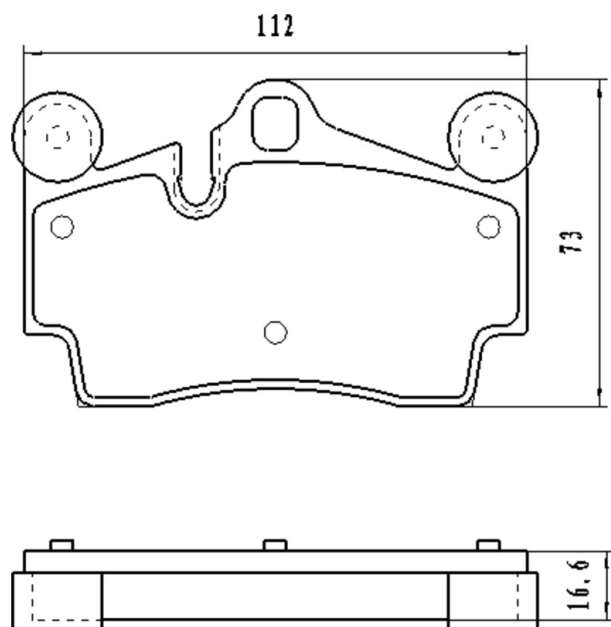

BB4072

Application: REAR axel

AUDI Q7 (4LB) 3.0 TDI quattro 05.2010 - 08.2015
204 PS , 3.0 TDI quattro 03.2006 - 05.2010
211 PS , 3.0 TDI quattro 06.2009 - 05.2012
224 PS , 3.0 TDI quattro 03.2006 - 05.2008
233 PS , 3.0 TDI quattro 11.2007 - 08.2015
240 PS , 3.0 TDI quattro 05.2011 - 08.2015
245 PS , 3.0 TFSI quattro 05.2010 - 08.2015
272 PS , 3.0 TFSI quattro 05.2011 - 08.2015
280 PS , 3.0 TFSI quattro 05.2010 - 08.2015
333 PS , 3.6 FSI quattro 08.2006 - 05.2010
280 PS , 4.2 FSI quattro 03.2006 - 05.2010
350 PS , 4.2 TDI qu