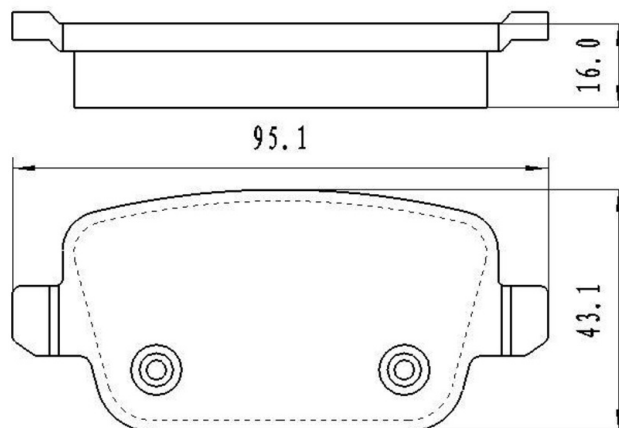

BB4078

Application: REAR axel

FORD: FOCUS II (DA_), GALAXY (WA6), KUGA I, MONDEO IV (BA7), MONDEO IV Saloon (BA7), MONDEO IV Turnier (BA7), S-MAX (WA6)
VOLVO: S80 II (AS), V70 III (BW), XC70 II
LAND ROVER: FREELANDER 2 (FA_)