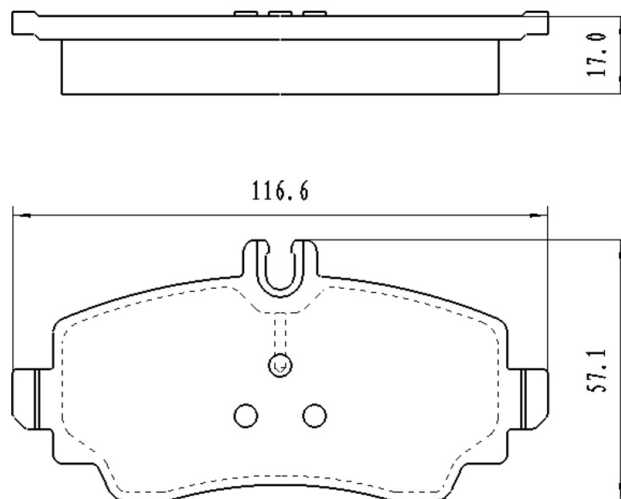

BB4076

Application: FRONT axel

MERCEDES-BENZ: A-CLASS (W168)

Catalog

	TEXTAR	TRW	REMSA	FMSI	SCT
REF:	2307004	GDB1292	0650.00		SP 411 PR