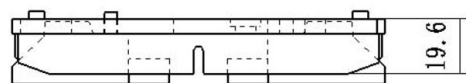

BB4241

Application: FRONT axel

BMW 3 (G20, G21) 2018-, 5 (G30, G31, F90) 2016-, BMW 7, BMW 8 Coupe (G15, F92) , X5, X6 X7, 2019-