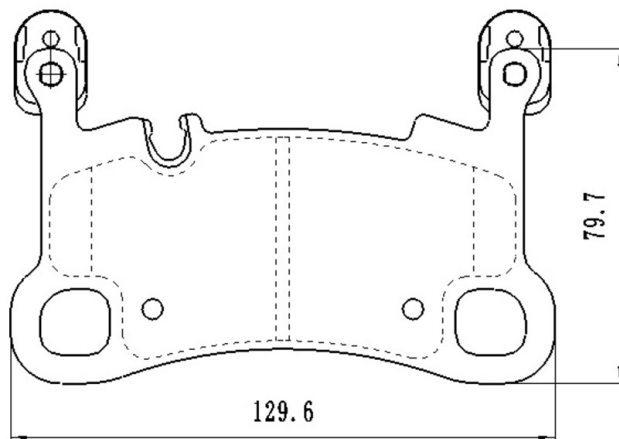

BB6675

Application: REAR axel
PORSCHE Cayenne (9YA/9YB) 05.2017 -

Catalog

	TEXTAR	TRW	REMSA	FMSI	SCT
REF:	2246801	GDB8252	1864. 00