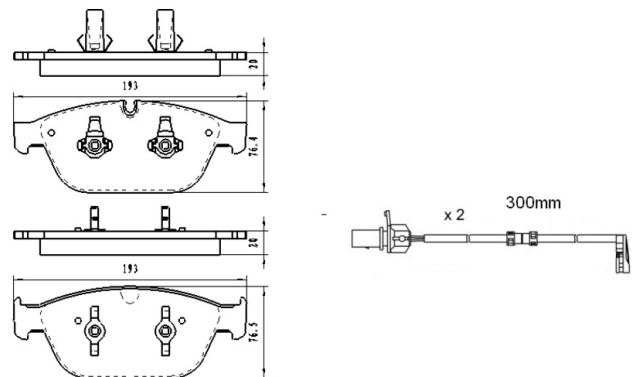

BB4248

Application: FRONT axel

AUDI A7 Sportback (4GA, 4GF) 3.0 TFSI quattro 10.2010 - 05.2012 300 PS , 3.0 TFSI quattro 01.2011 - 03.2015 310 PS , A8 D4 (4H2, 4H8, 4HC, 4HL) 2.0 TFSI hybrid 02.2012 - 211 PS , 2.0 TFSI quattro 09.2016 - 252 PS , 3.0 FSI 2.5 07.2012 - 204 PS , 3.0 TDI 09.2011 - 204 PS , 3.0 TDI quattro 08.2010 - 211 PS , 3.0 TDI quattro 11.2012 - 239 PS , 3.0 TDI quattro 07.2010 - 250 PS , 3.0 TDI quattro 10.2013 - 258 PS , 3.0 TDI quattro 05.2015 - 262 PS , 3.0 TFSI quattro 07.2010 - 290 PS , 3.0 TFSI quattro 1