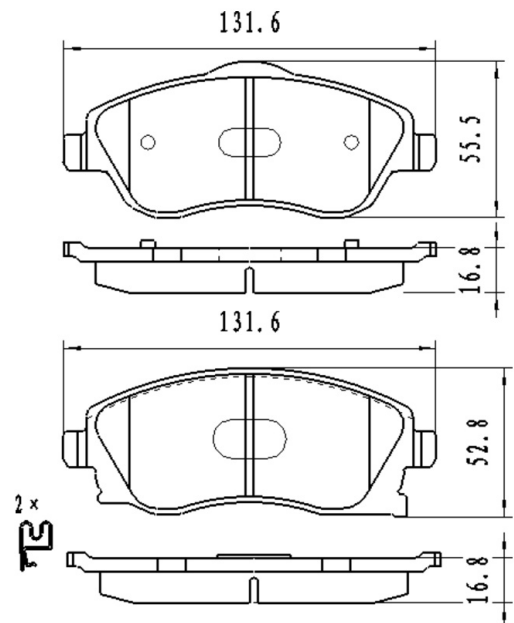

BB4096

Application: FRONT axel

OPEL: COMBO Box Body / Estate, COMBO
Tour, CORSA C (F08, F68), CORSA C Box (F08,
W5L), TIGRA TwinTop