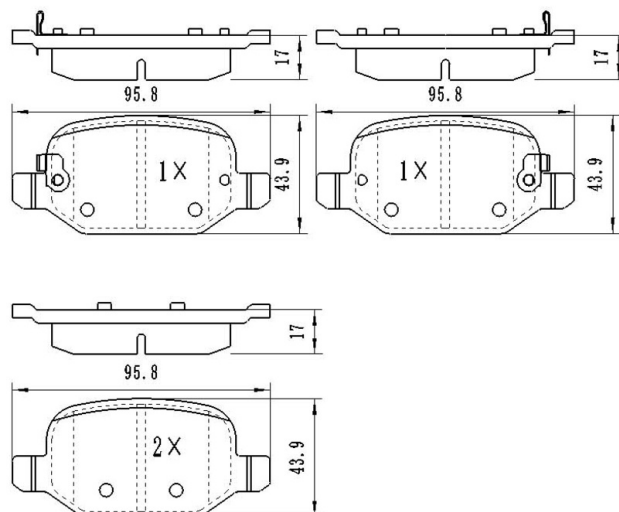

BB4237

Application: REAR axel
FIAT 500L (351_, 352_), 09/12 -