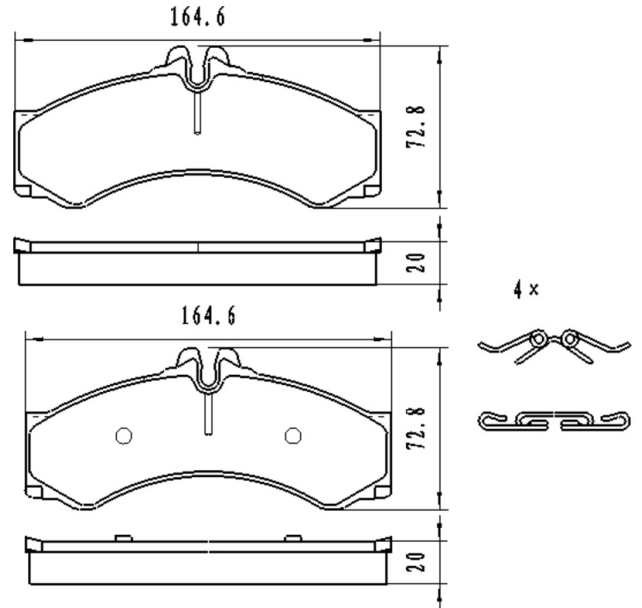

BB4045

Application: FRONT axel

MERCEDES-BENZ: SPRINTER 2-t Box (901, 902), SPRINTER 2-t Bus (901, 902), SPRINTER 2-t Platform/Chassis (901, 902), SPRINTER 3-t Box (903), SPRINTER 3-t Bus (903), SPRINTER 3-t Platform/Chassis (903), SPRINTER 4-t Box (904), SPRINTER 4-t Bus (904), SPRINTER 4-t Platform/Chassis (904), SPRINTER 5-t Platform/Chassis (905)
VW: LT 28-35 II Bus (2DB, 2DE, 2DK), LT 28-46 II Box (2DA, 2DD, 2DH), LT 28-46 II Platform/Chassis (2DC, 2DF, 2DG, 2DL,

Catalog

	TEXTAR	TRW	REMSA	FMSI	SCT
REF:	2915301	GDB1288	0614.00	D949	SP 132 PR