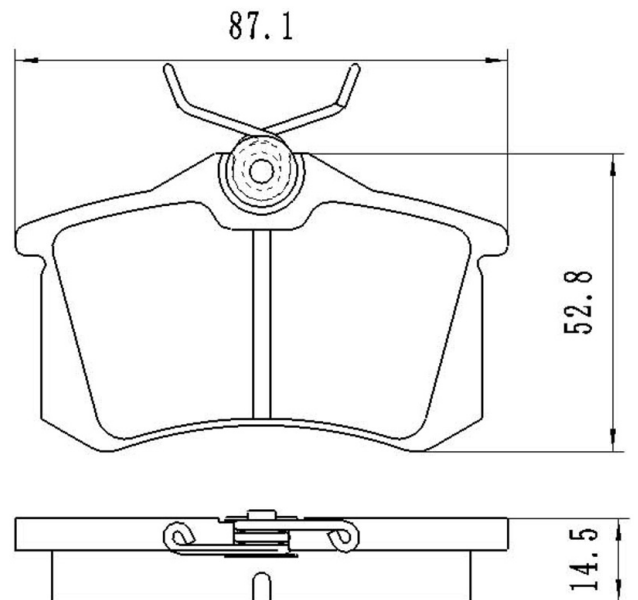

BB4014

Application: REAR axel
AUDI: A2 (8Z0)/ A3 (8L1)/ A4 (8D2, B5)/ A4 (8E2, B6)/ A4 Avant (8D5, B5)/ A4 Avant (8E5, B6)/ A4 Convertible (8H7, B6, 8HE, B7)/ TT (8N3)/ TT Roadster (8N9)
FORD: GRANADA Estate (GNU)
MAZDA: 929 II (HB)
RENAULT: AVANTIME (DE0)/ ESPACE III (JE0)/ MEGANE I Grandtour (KA0/1)/ MEGANE II (BM0/1, CM0/1)/ MEGANE II Coupé-Cabriolet (EM0/1)/ MEGANE II Grandtour (KM0/1)/ MEGANE II Saloon (LM0/1)/ MEGANE Scenic (JA0/1) SCÉNIC I (JA0/1)
SEAT: AROSA (6H)/ CORDOBA (6K1, 6K2)/ CORDOBA (6K2)/ CORDOBA (6L2)/ COR