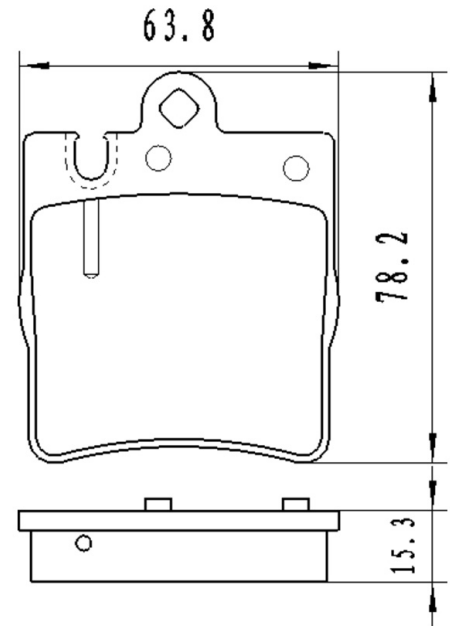

BB4011

Application: REAR axel

MERCEDES-BENZ: CLK (C208), CLK Convertible (A208), E-CLASS (W210), E-CLASS Estate (S210), SL (R129)