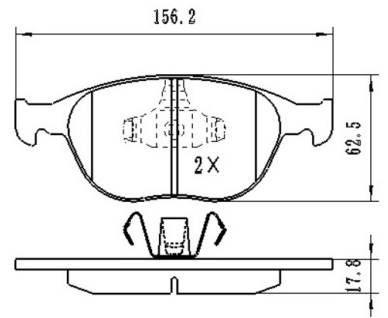

BB4138

Application: FRONT axel

FORD: FIESTA V (JH_, JD_), FOCUS (DAW, DBW), FOCUS Estate (DNW), TOURNEO CONNECT, TRANSIT CONNECT (P65_, P70_, P80_)