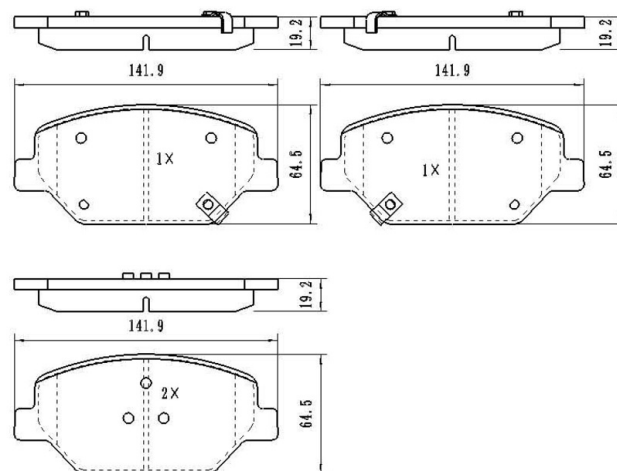

BB6674

Application: FRONT axel

BUICK (SGM) Regal III 07.2017 - , CHEVROLET CAMARO VI 2.0 09.2015-, OPEL Insignia B Grand Sport (Z18) 03.2017 - , VAUXHALL Insignia Mk2 (B) Hatchback (Z18) 03.2017 -