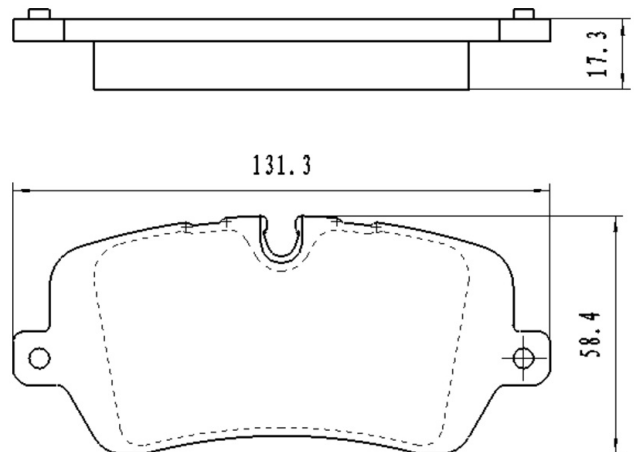

BB4153

Application: REAR axel

LAND ROVER Discovery V (L462) 2.0 D 4x4 09.2016 - 180 PS , 2.0 D 4x4 09.2016 - 241 PS , 3.0 4x4 09.2016 - 340 PS , 3.0 D 4x4 09.2016 - 211 PS , 3.0 D 4x4 09.2016 - 249 PS , 3.0 D 4x4 09.2016 - 258 PS , Range Rover IV (L405) 2.0 P400e Hybrid 4x4 10.2017 - 404 PS , 2.0 PHEV 4x4 10.2017 - 300 PS , 3.0 4x4 10.2013 - 340 PS , 3.0 4x4 06.2015 - 380 PS , 3.0 D 4x4 10.2013 - 211 PS , 3.0 D 4x4 08.2012 - 249 PS , 3.0 D 4x4 08.2012 - 258 PS , 3.0 D Hybrid 4x4 06.2015 - 292 PS , 3.0 D Hybrid 4x4 06.2015 -