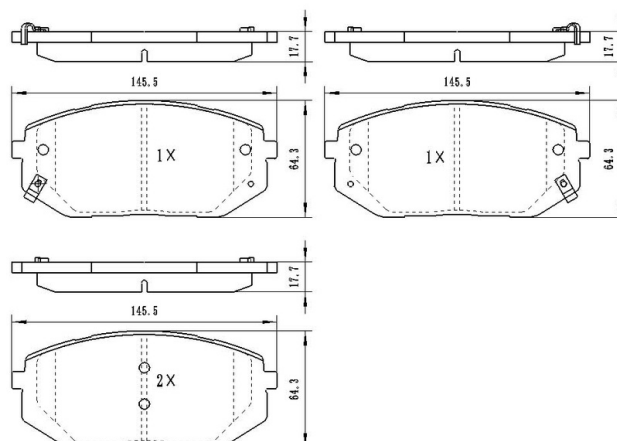

BB6904

Application: FRONT axel

HYUNDAI Ioniq 5 (NE) 07.2020 - , Ioniq 6 (CE) 10.2022 - , Santa Cruz (NX4a OB) 09.2021 - , Tucson (NX4, NX4E) 10.2020 - , KIA EV6 (CV) 07.2021 - , K8 (GL3) 03.2021 - , Sportage V (NQ5) 09.2021 -