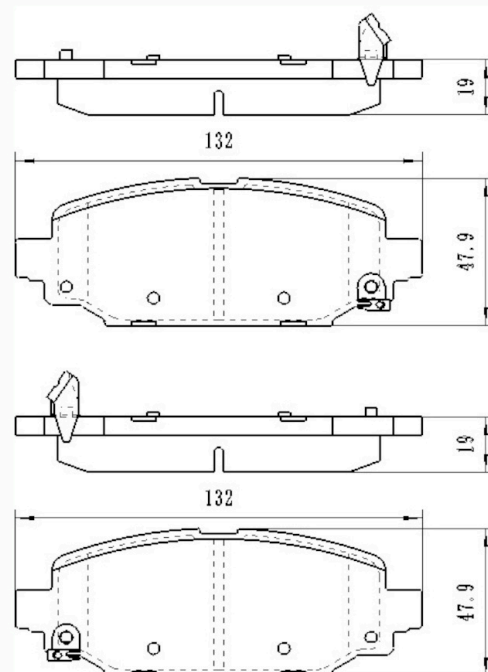

BB7037

Application: REAR axel

JEEP Wrangler IV (JL) 2.0 07.2018 - , 2.0 4xe Plug-in Hybrid (JL74) 05.2021 - , 2.0 Mild Hybrid 11.2017 - , 2.0 T-GDi (JL72, JL74) 01.2019 - , 2.2 Multijet II (JL72, JL74) 11.2017 - , 3.0 CRD 09.2019 - , 3.6 VVT (JL72, JL74) 11.2017 - , 6.4 09.2021 -