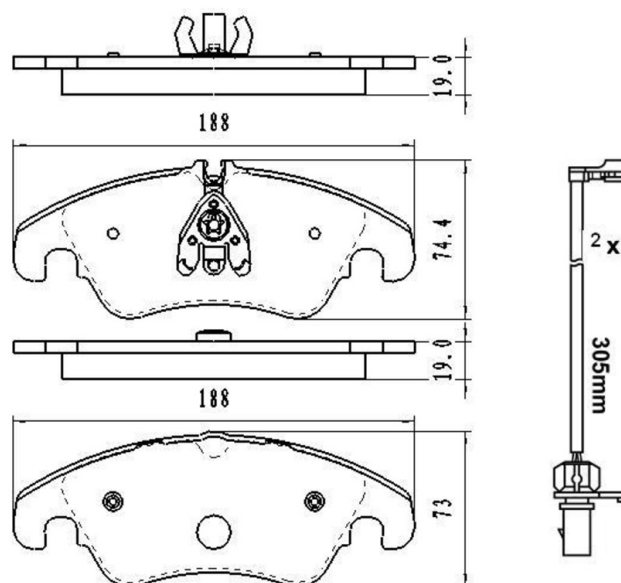

BB4144

Application: FRONT axel

AUDI: A4 (8K2, B8), A4 Allroad (8KH, B8), A4 Avant (8K5, B8), A5 (8T3), A5 Convertible (8F7), A5 Sportback (8TA), A6 (4F2, C6), A6 (4G2, C7, 4GC), A6 Allroad (4GH, 4GJ), A6 Avant (4F5, C6), A6 Avant (4G5, C7, 4GD), A7 Sportback (4GA, 4GF), Q5 (8R)
FORD: FOCUS II (DA_)