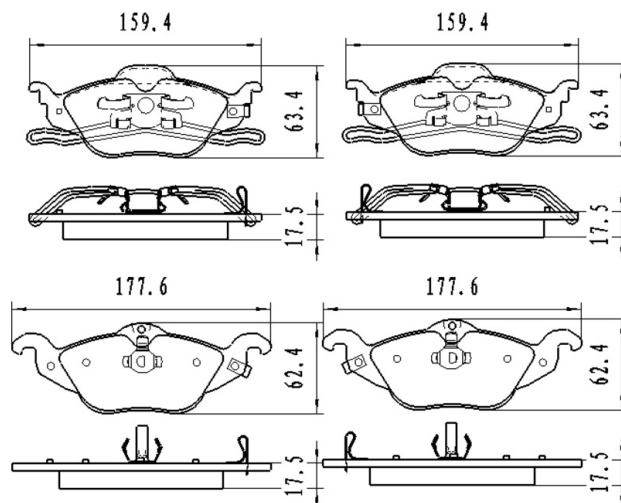

BB4020

Application: FRONT axel
OPEL: ASTRA F (56_, 57_), ASTRA F Convertible (53_B), ASTRA F Van (55_), ASTRA G Box (F70), ASTRA G Convertible (F67), ASTRA G Coupe (F07_), ASTRA G Estate (F35_), ASTRA G Hatchback (F48_, F08_), ASTRA G Saloon (F69_)