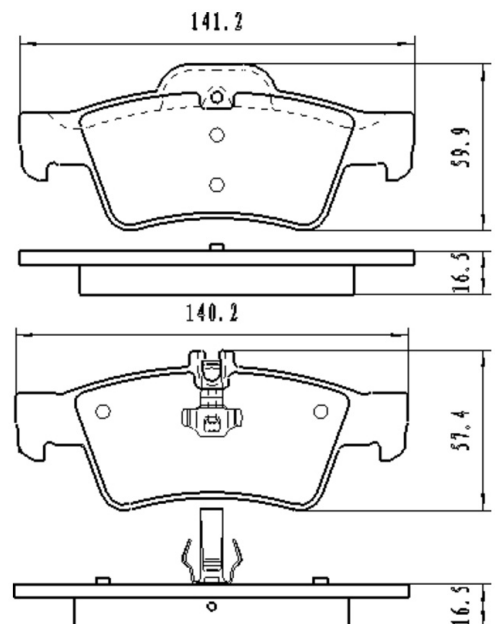

BB4008

Application: REAR axel

MERCEDES-BENZ: CLS (C218), CLS (C219), CLS Shooting Brake (X218), E-CLASS (W211), E-CLASS (W212), E-CLASS Convertible (A207), E-CLASS Coupe (C207), E-CLASS Estate (S211), E-CLASS Estate (S212), S-CLASS (W220), S-CLASS (W221), S-CLASS Coupe (C216), SL (R230)