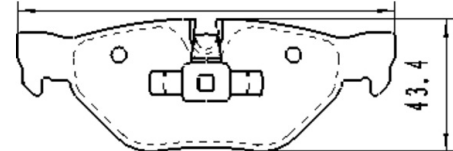

Catalog

	TEXTAR	TRW	REMSA	FMSI	SCT
REF:	2392791	GDB1626	1145.00