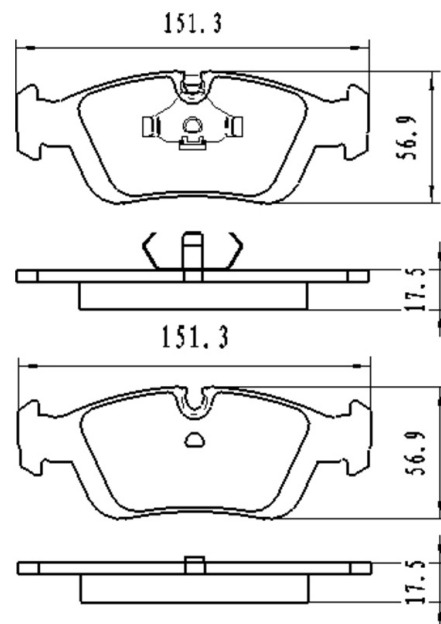

BB4050

Application: FRONT axel

BMW: 3 (E36), 3 Compact (E36), 3 Convertible (E36), 3 Coupe (E36), 3 Touring (E36), Z3 (E36), Z3 Coupe (E36)