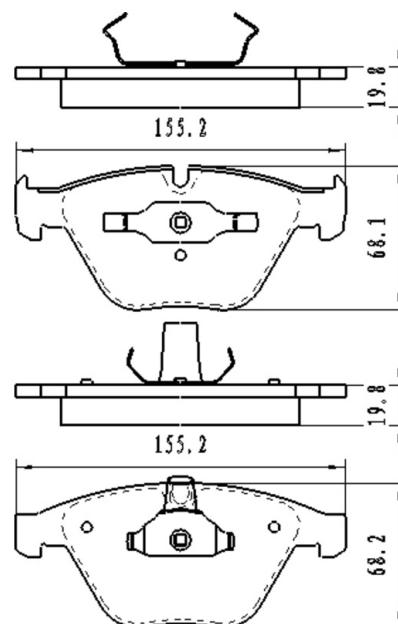

BB4039

Application: FRONT axel

BMW: 1 Coupe (E82), 3 (E90), 3 Convertible (E93), 3 Coupe (E92), 3 Touring (E91), 5 (E60), 5 Gran Turismo (F07), 5 Touring (E61), 6 (E63), 6 Convertible (E64), 7 (E65, E66, E67), X1 (E84), Z4 (E89)