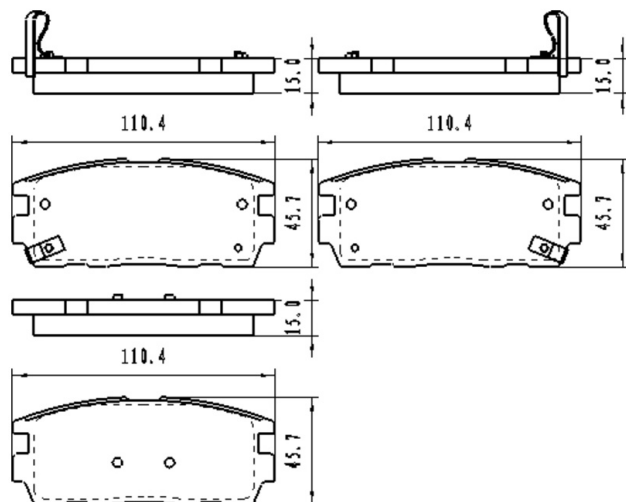

BB4142

Application: REAR axel
OPEL: ANTARA
CHEVROLET: CAPTIVA (C100, C140)

Catalog

	TEXTAR	TRW	REMSA	FMSI	SCT
REF:	2449801	GDB1716	1260.12		SP 647 PR