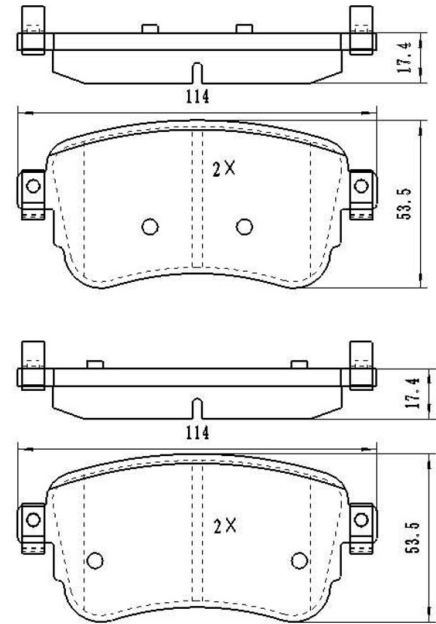

BB6683

Application: REAR axel

CITROËN C4 Spacetourer (3D_) 04.2018 - ,
Dispatch III (V) 04.2016 - , Spacetourer (V_)
04.2016 - , FIAT E-Ulysse Minibus 01.2022 - , E-
Scudo Minibus 01.2022 - , Scudo III 01.2022 - ,
OPEL Vivaro C (K0) 03.2019 - , Zafira Life (K0)
03.2019 - , PEUGEOT Expert III Van (V)
04.2016 - , Traveller (V_) 04.2016 - , TOYOTA
Proace II Van 02.2016 - , Proace Platform /
Chassis (MDZ_) 02.2016 - , ProAce Verso
(MPY_) 02.2016 - , VAUXHALL Vivaro Life (K0)
03.2019 -