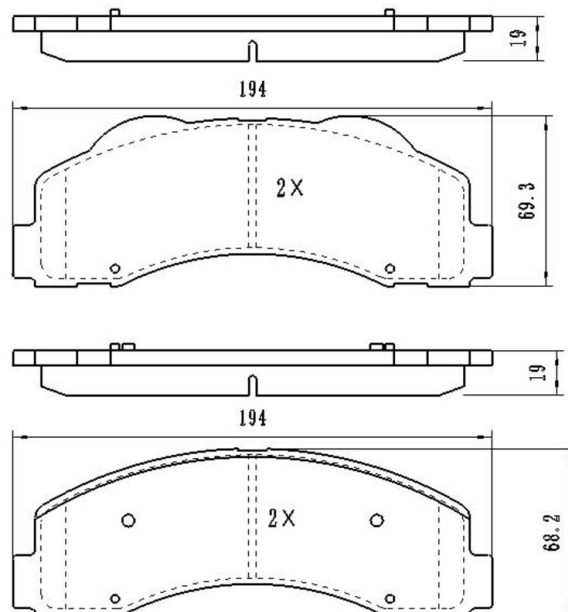

## BB6563

Application: FRONT axel  
Ford Ranger 2018-

Catalog

	TEXTAR	TRW	REMSA	FMSI	SCT
REF:		GDB8020			