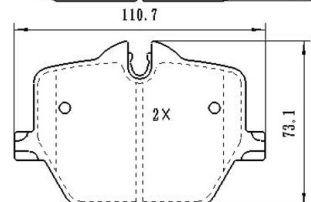

BB6558

Application: REAR axel

BMW 3 (G20,G21) 11.2018 - , 4 (G22, G82)
07.2020 - , Z4 Roadster (G29) 03.2019 - ,
TOYOTA Supra V (J29) 03.2019 -

Catalog

	TEXTAR	TRW	REMSA	FMSI	SCT
REF:	2147401		1875.00		

BB6559

Application: FRONT axel

JAGUAR E-Pace (X540) 09.2017 - , LAND
ROVER Range Rover Evoque (L538,L551)
06.2011 - , Discovery Sport (L550) 11.2014 - ,