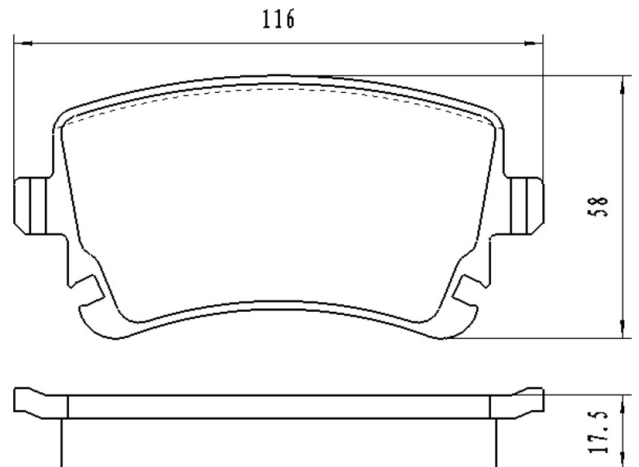

BB4168

Application: REAR axel

BENTLEY CONTINENTAL 6.75 V8 R 08.1999 - 10.2002 KW 300 HP 408 , CONTINENTAL Coupe (3W_) 6.0 06.2003 - 12.2011 KW 412 HP 560 , AUDI A4 (8E2, B6) S4 quattro 03.2003 - 12.2004 KW 253 HP 344 , A4 Avant (8E5, B6) S4 quattro 03.2003 - 12.2004 KW 253 HP 344 , A4 Convertible (8H7, B6, 8HE, B7) S4 quattro 03.2004 - 03.2009 KW 253 HP 344 , A4 (8EC, B7) S4 quattro 11.2004 - 06.2008 KW 253 HP 344 , A4 Avant (8ED, B7) S4 quattro 11.2004 - 06.2008 KW 253 HP 344 , A6 (4F2, C6) 2.0 TFSI 06.2005 - 03.2011 KW