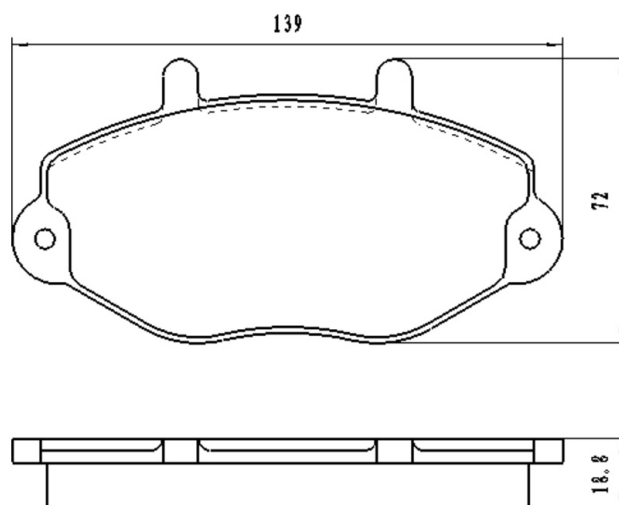

BB4063

Application: FRONT axel

FORD: TRANSIT Box (E_), TRANSIT Bus (E_), TRANSIT Platform/Chassis (E_), TRANSIT TOURNEO