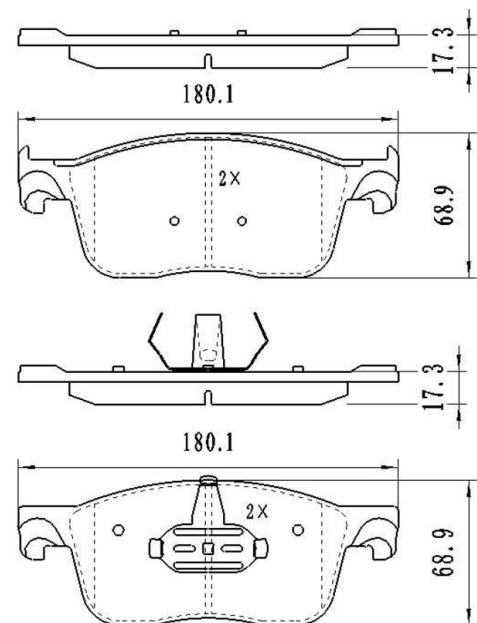

BB6682

Application: FRONT axel
CITROËN C4 Spacetourer (3D_) 04.2018 - ,
Dispatch III (V) 04.2016 - , Spacetourer (V_)
04.2016 - , FIAT E-Ulysse Minibus 01.2022 - , E-
Scudo Minibus 01.2022 - , Scudo III 01.2022 - ,
OPEL Vivaro C (K0) 03.2019 - , Zafira Life (K0)
03.2019 - , PEUGEOT Expert III Van (V)
04.2016 - , Traveller (V_) 04.2016 - , TOYOTA
Proace II Van 02.2016 - , Proace Platform /
Chassis (MDZ_) 02.2016 - , ProAce Verso
(MPY_) 02.2016 - , VAUXHALL Vivaro Life (K0)
03.2019 -