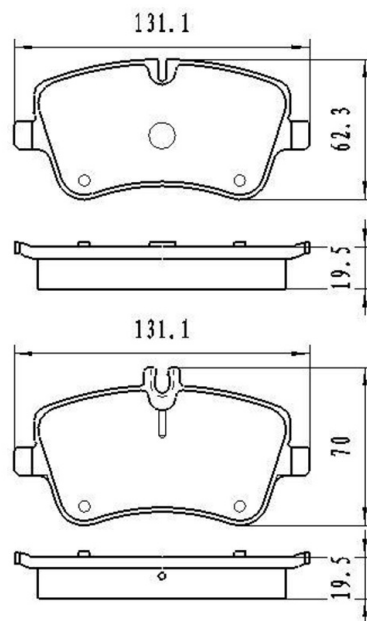

BB4003

Application: FRONT axel

MERCEDES-BENZ: C-CLASS (W203), C-CLASS Estate (S203), C-CLASS Sportcoupe (CL203), CLC-CLASS (CL203), CLK (C209), CLK Convertible (A209), SLK (R171)