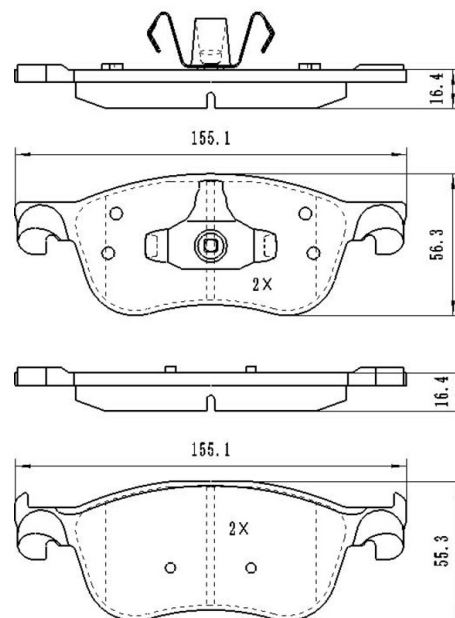

## BB6903

**Application: FRONT axel**

FORD Fiesta Mk7 1.0 EcoBoost (mHEV  
ACTIVE) 05.2017 -, 1.1 Ti-VCT (LPG) 05.2017 -  
, 1.5 TDCi Active 05.2017 -, 1.5 ST EcoBoost  
04.2018 -

Catalog

	TEXTAR	TRW	REMSA	FMSI	SCT
REF:	2274801	GDB2186	1776.00		