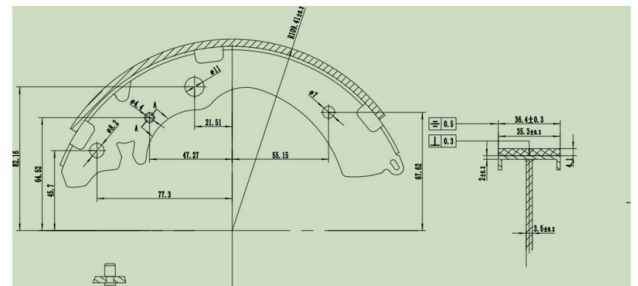

BS4955

Application: REAR axel

HONDA Accord IV (CB) 01.1990 - 04.1993 ,
Accord IV (CB, CC) 01.1992 - 09.1993 ,Airwave
06.2004 - , Civic VII 12.2000 - 09.2005 , Civic
VIII 09.2005 - 12.2011 , CR-V I (RD) 10.1995 -
02.2002 , HR-V I (GH) 03.1999 - 11.2003
, Shuttle 05.2015 - , SMX 01.1996 - 09.2002 ,
MAZDA AZ-Offroad 10.1998 - , SUZUKI Carry
Van (FD) 02.1999 - 07.2005 , Carry Platform /
Chassis 10.2000 - 07.2005 , Carry X Minibus
03.1999 - 12.2006 , Jimny (FJ) Off-Road
09.1998 - 07.2004 , Jimny IV Off-Road (A6G)
07.2018 - , Jimny