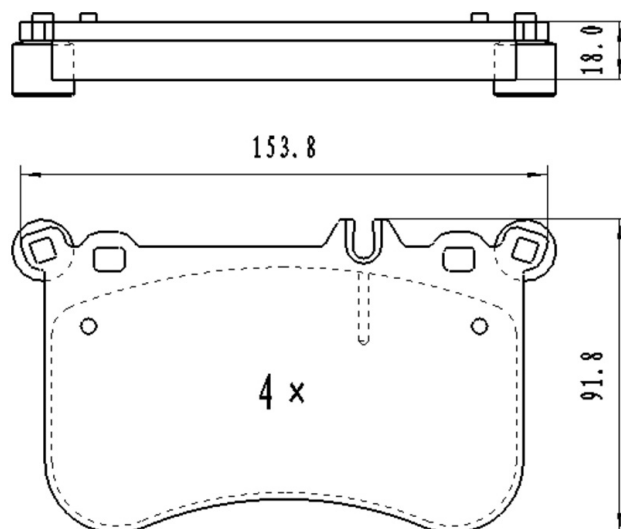

BB4181

Application: FRONT axel

MERCEDES CLS Coupe (C218) CLS 500 4.7 (218.373) 02.2011 - 408 PS , CLS 500 4.7 4-matic (218.391) 09.2011 - 408 PS , CLS Estate (X218) CLS 500 4.7 (218.973) 10.2012 - 408 PS , CLS 500 4.7 4-matic (218.991) 10.2012 - 408 PS , E-Class Saloon (W212) E 500 4.7 (212.073) 09.2011 - 408 PS , E 500 4.7 4-matic (212.091) 09.2011 - 408 PS , E-Class T-modell (S212) E 500 4.7 (212.273) 09.2011 - 408 PS , E 500 4.7 4-matic (212.291) 09.2011 - 408 PS , S-Class Coupe (C216) CL 500 4.7 (216.373) 02.2011 -