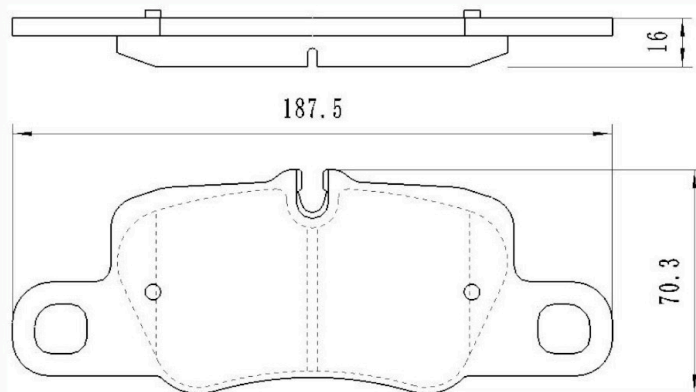

BB7035

Application: REAR axel

PORSCHE 911 Coupe (991) 12.2011 - 12.2020 ,
Panamera (970,971,972) 03.2009 -