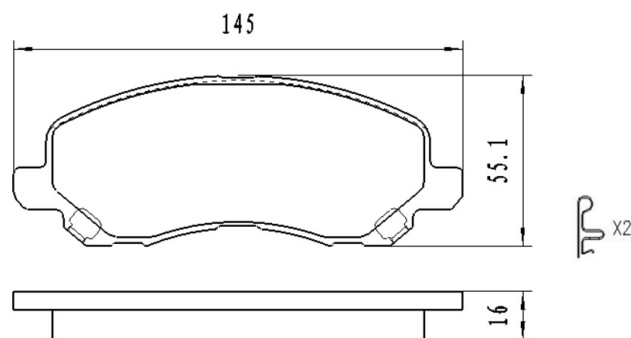

BB4023

Application: FRONT axel
MITSUBISHI: ECLIPSE II (D3_A)