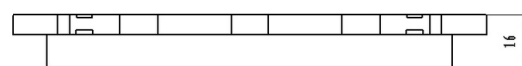

Catalog

	TEXTAR	TRW	REMSA	FMSI	SCT
REF:	2597901	GDB3633	1589.02		