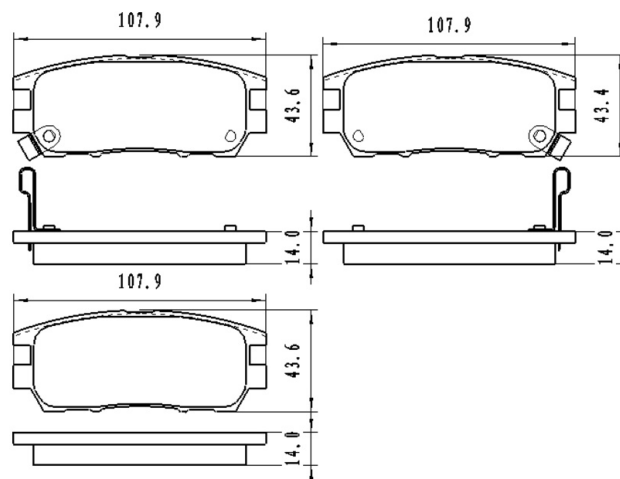

BB4068

Application: REAR axel

MITSUBISHI: L 400 / SPACE GEAR Bus (PD_W, PC_W, PA_V, PB_V), PAJERO CLASSIC (V2_W), PAJERO II (V3_W, V2_W, V4_W), PAJERO II Canvas Top (V2_W, V4_W), SIGMA (F2_A, F1_A)