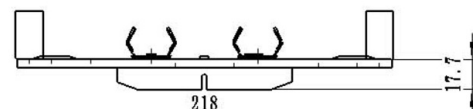

BMW, ALPINA, 3, 5, 6,7, X3, X4,X5, X6. 2018-

	TEXTAR	TRW	REMSA	FMSI	SCT
REF:	2590001		1740.00		