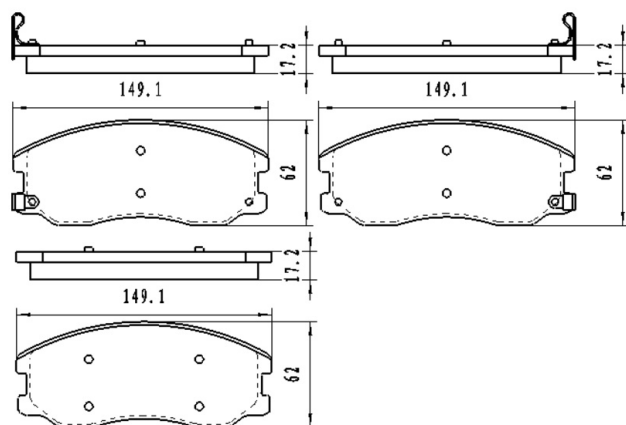

BB4143

Application: FRONT axel
OPEL: ANTARA
CHEVROLET: CAPTIVA (C100, C140)

Catalog

	TEXTAR	TRW	REMSA	FMSI	SCT
REF:	2451001	GDB1715	1261.12		SP 664 PR