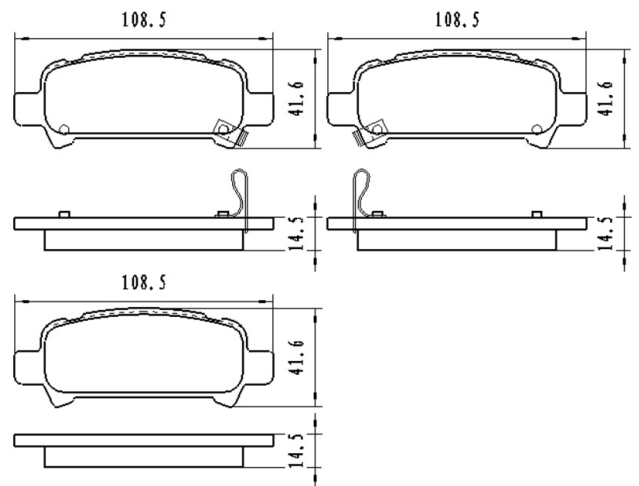

BB4169

Application: REAR axel

SAAB 9-2X Estate 2.0 AWD 09.2004 - 12.2005 230 PS , SUBARU Forester I (SF) 2.0 16V AWD 03.1997 - 02.2002 250 PS , 2.0 AWD (SF5) 08.1997 - 09.2002 122 PS , 2.0 AWD (SF5) 06.1998 - 09.2002 125 PS , 2.0 S Turbo AWD (SF5) 06.1998 - 04.2001 170 PS , 2.0 S Turbo AWD (SF5) 04.2001 - 09.2002 177 PS , 2.5 AWD 07.1997 - 05.2002 167 PS , 2.5 Turbo AWD 09.1998 - 05.2002 218 PS , Forester II (SG) 2.0 S Turbo AWD 09.2002 - 05.2005 177 PS , 2.0 X AWD 06.2005 - 05.2008 158 PS , 2.5 AWD 06.2002 - 05.2005 152 PS , 2