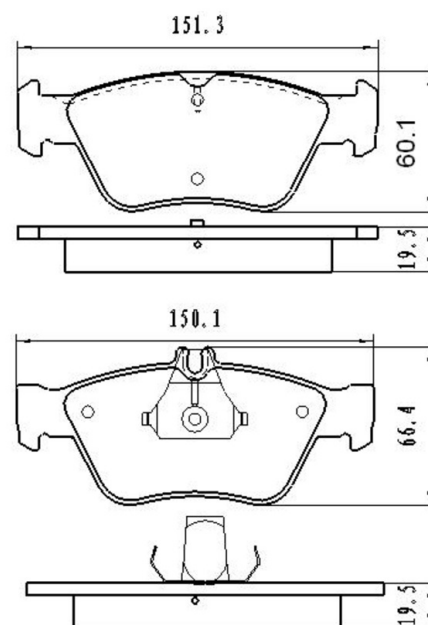

BB4018

Application: FRONT axel
MERCEDES-BENZ: C-CLASS (W202), C-CLASS Estate (S202), CLK (C208), CLK Convertible (A208), E-CLASS (W210), E-CLASS Estate (S210), SLK (R170)