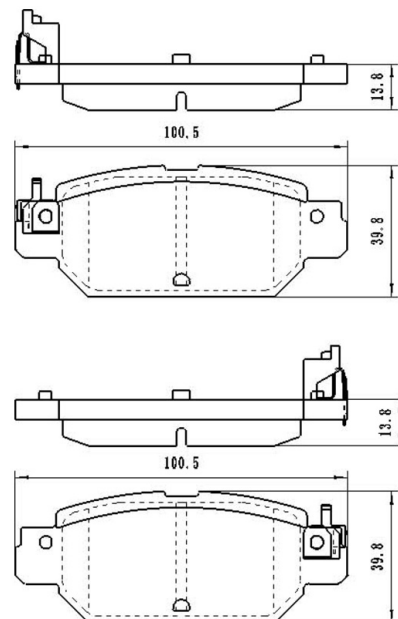

BB6677

Application: REAR axel
NISSAN Kicks 01.2016 -

Catalog

	TEXTAR	TRW	REMSA	FMSI	SCT
REF:	2288101