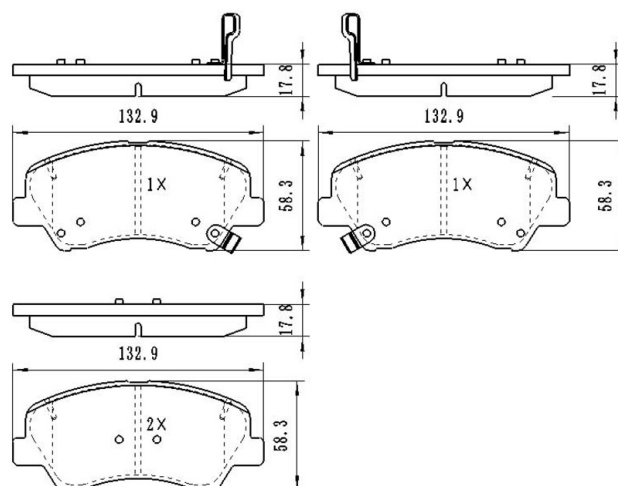

BB6554

Application: FRONT axel

HYUNDAI Accent IV (RB) 08.2010 - , Accent V (HC) 01.2017 - , i20 II (GB, IB) 11.2014 - , KIA Rio IV (YB, SC, FB) 01.2017 - , Stonic (YB) 07.2017 -