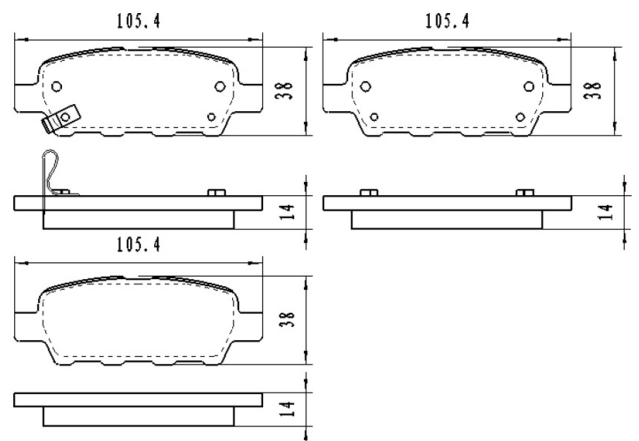

BB4030

Application: REAR axel

NISSAN: CUBE (Z12), MURANO (Z50), MURANO (Z51), QASHQAI / QASHQAI +2 (J10, JJ10), TIIDA Hatchback (C11X), TIIDA Saloon (SC11X), X-TRAIL (T30), X-TRAIL (T31)
RENAULT: KOLEOS (HY_)
SUZUKI: GRAND VITARA II (JT)