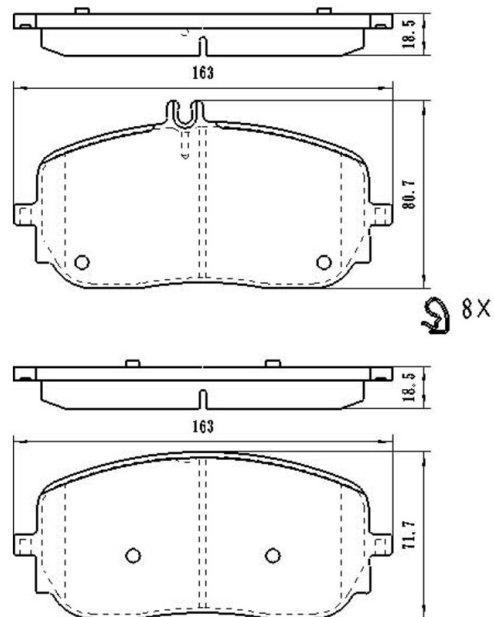

Catalog

	TEXTAR	TRW	REMSA	FMSI	SCT
REF:	2294401	GDB8305	1826.00		