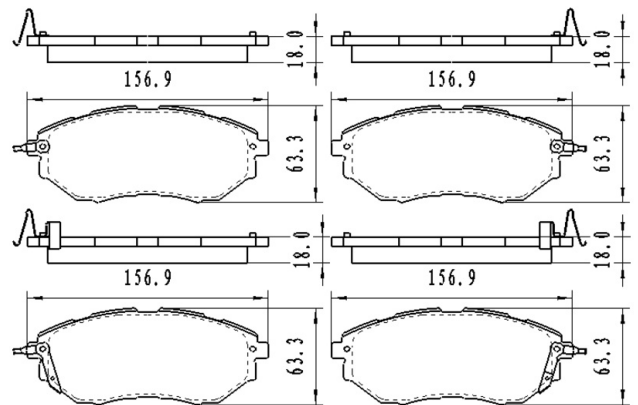

BB4125

Application: FRONT axel

SUBARU Forester III (SH) 2.0 D AWD (SHH) 09.2008 - 09.2013 147 PS , 2.0 AWD 12.2012 - 241 PS , Forester IV (SJ) 2.0 D AWD 03.2013 - 147 PS , 2.0 XT AWD (SJG) 03.2013 - 241 PS , Impreza III (GR, GH, G3) 2.5 STI CS400 AWD 04.2010 - 400 PS , 2.5 WRX STI AWD (GRF) 01.2008 - 301 PS , Impreza III (GR) 2.5 WRX STI AWD 01.2011 - 301 PS , Legacy III (BE) 2.5 AWD (BE9) 10.1998 - 08.2003 156 PS , Legacy III 3.0 10.2003- 245 PS , Legacy IV (BL) 2.0 AWD 06.2005 - 04.2009 165 PS , 2.5 AWD (BL9) 09.2003 - 04