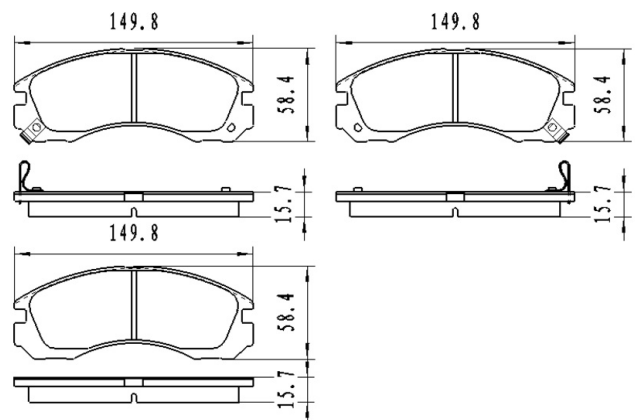

BB4028

Application: FRONT axel
CITROEN: C-CROSSER (EP_), C-CROSSER ENTERPRISE
MITSUBISHI: 3000 GT (Z16A), ECLIPSE I (D2_A), GALANT IV (E3_A), GALANT IV Saloon (E3_A), GALANT V (E5_A, E7_A, E8_A), GALANT V Saloon (E5_A, E7_A, E8_A), GALANT VI (EA_), GALANT VI Estate (EA_), L 200 (K3_T, K2_T, K1_T, K0_T), L 200 (K7_T, K6_T), L 300 Box (P0_W, P1_W), L 300 Bus (P0_W, P1_W, P2_W), L 300 Platform/Chassis (P1_T), L 400 / SPACE GEAR Bus (PD_W, PC_W, PA_V, PB_V), L 400 Box (PD_W, PC_W, PB_V, PA_W, PA_V), LANCER Saloon (CY/Z_A), LANC