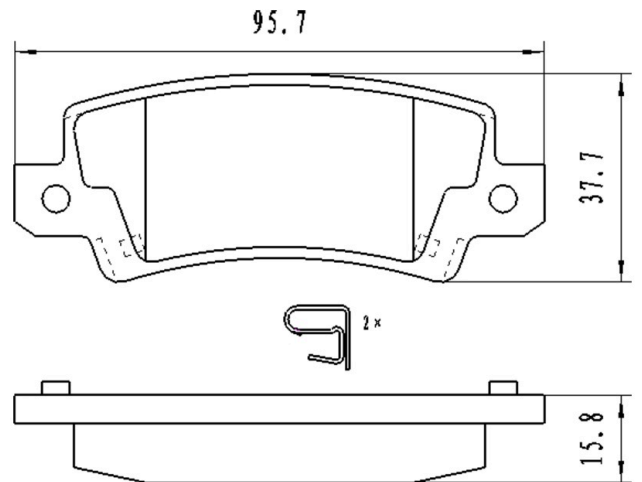

BB4157

Application: REAR axel

TOYOTA Corolla IX (E12/E13), 2002-, Verso, 1.6, 1.8, 2.0 . 2002-

Catalog

	TEXTAR	TRW	REMSA	FMSI	SCT
REF:	2381601	GDB3289	0874.02		SP 350 PR