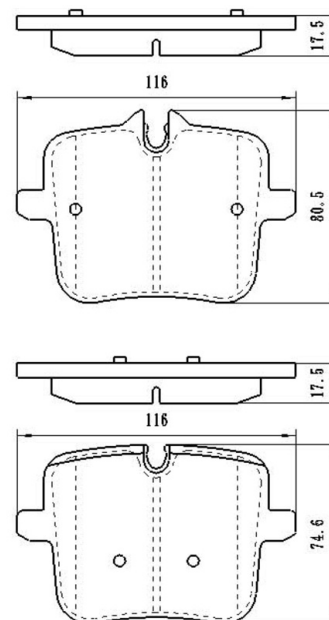

BB6574

Application: REAR axel

BMW 5 Saloon (G30, F90) 09.2016 - , 7 (G11, G12) 10.2014 - , 8 (G14,G15,G16,F91, F92,F93) 07.2018 - , X3 (G01, F97) 10.2017 - , X5 (G05) 08.2018 - , X6 (G06, F96) 08.2019 - X7 (G07) 03.2019 - ,