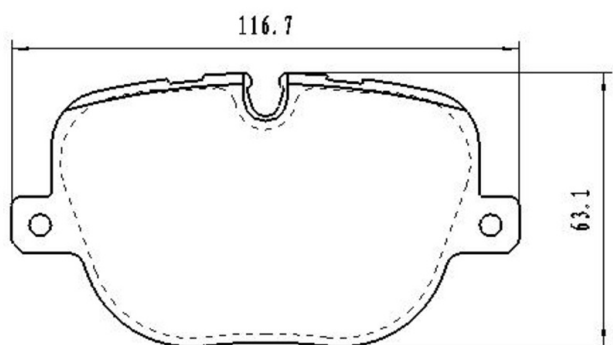

BB4141

Application: REAR axel

LAND ROVER: DISCOVERY IV (LA), RANGE ROVER III (LM), RANGE ROVER IV (LG), RANGE ROVER SPORT (LS)