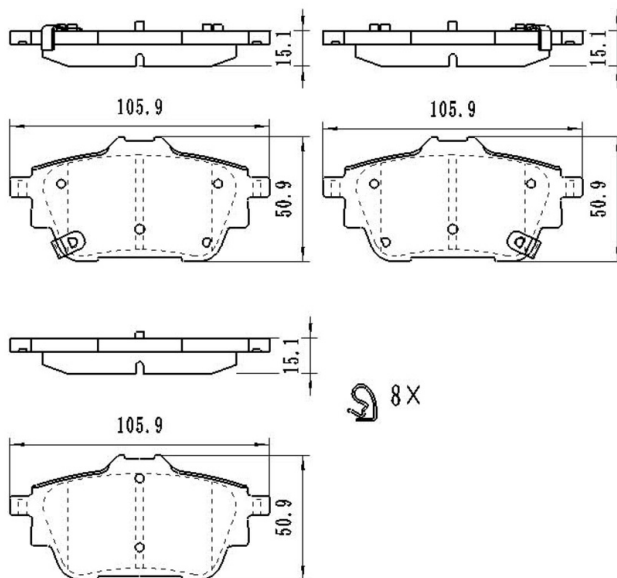

BB6680

Application: REAR axel

NISSAN Sentra 11.19 - , Sylphy 05.2019 -

Catalog

	TEXTAR	TRW	REMSA	FMSI	SCT
REF:	2631501