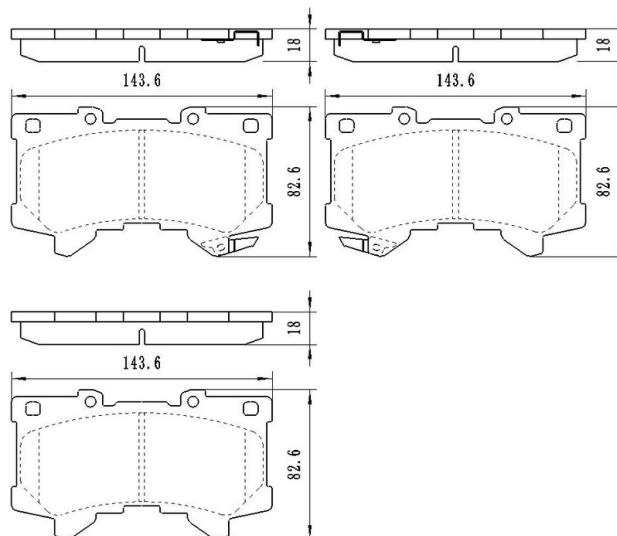

BB6561

Application: FRONT axel

Lexus LX500 D , LX600 , Toyota Land Cruiser 300

Catalog

	TEXTAR	TRW	REMSA	FMSI	SCT
REF: