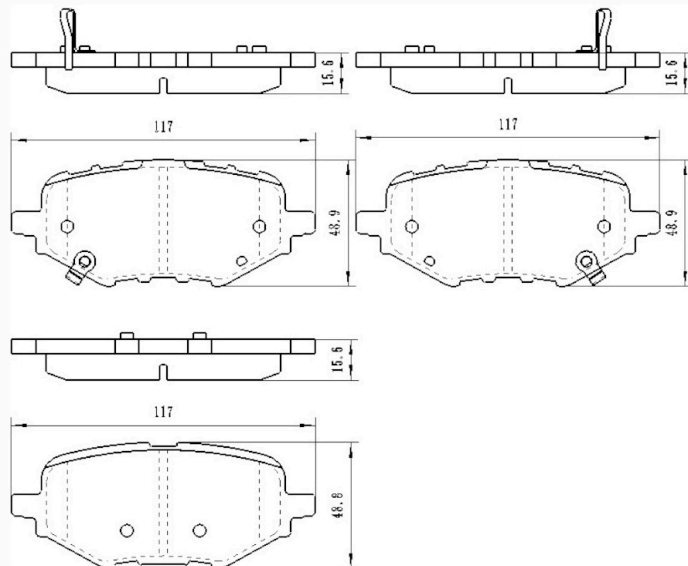

BB7039

Application: REAR axel

HONDA ADX 12.2024 - , Accord 07.2017 - ,
Clarity 03.2016 - , HR-V 06.2022 - , Inspire
10.2018-07.2023 , ZR-V 04.2023 -