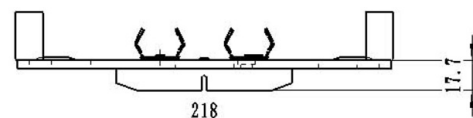

BMW, ALPINA, 3, 5, 6,7, X3, X4,X5, X6. 2018-

	TEXTAR	TRW	REMSA	FMSI	SCT
REF:	2590001		1740.00		