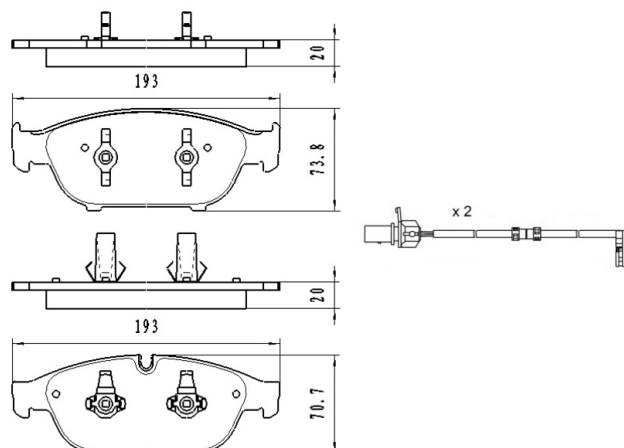

BB4174

Application: FRONT axel

AUDI A6 C7 Allroad (4GH, 4GJ) 3.0 TDI quattro 11.2015 - 190 PS , 3.0 TDI quattro 01.2012 - 204 PS , 3.0 TDI quattro 09.2014 - 211 PS , 3.0 TDI quattro 09.2014 - 218 PS , 3.0 TDI quattro 01.2012 - 245 PS , 3.0 TDI quattro 09.2014 - 272 PS , 3.0 TDI quattro 01.2012 - 313 PS , 3.0 TDI quattro 01.2012 - 320 PS , 3.0 TFSI quattro 09.2014 - 333 PS , A6 C7 Avant (4G5, 4GD) 1.8 TFSI 09.2014 - 190 PS , 2.0 TDI 01.2012 - 136 PS , 2.0 TDI 0