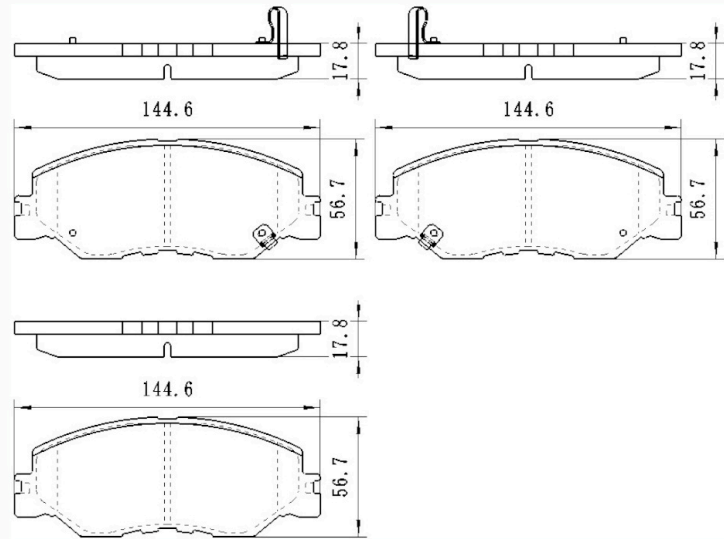

BB7032

Application: FRONT axel

HONDA Civic 1.5 11.2020 - , 2.0 11.2020 - ,
Insight 1.5 06.2018-06.2022

Catalog

	TEXTAR	TRW	REMSA	FMSI	SCT
REF: