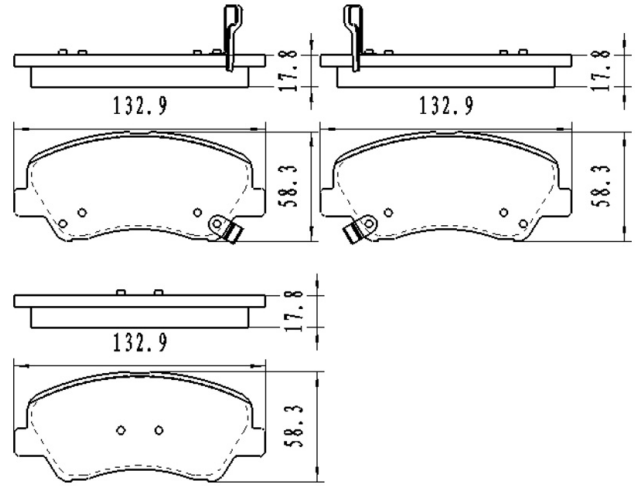

BB4037

Application: FRONT axel
KIA: RIO III (UB)