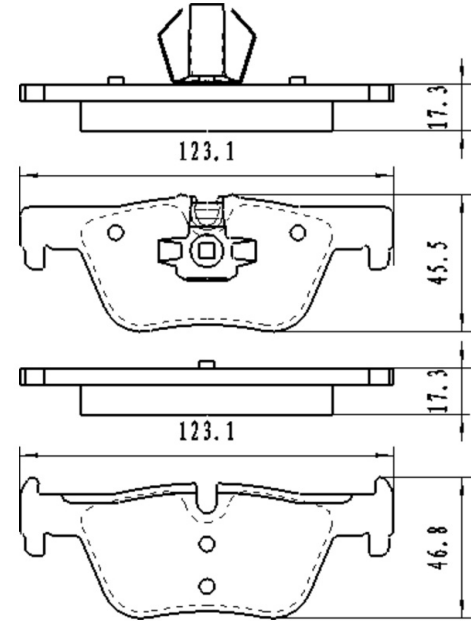

BB4172

Application: REAR axel

BMW 1 (F20) 114d 1.6 10.2012 - 95 PS , 114d 1.5 06.2015 - 95 PS , 114i 1.6 11.2011 - 102 PS , 116d 1.6 11.2012 - 116 PS , 116d 1.5 03.2015 - 116 PS , 116d 2.0 12.2010 - 116 PS , 116i 1.5 03.2015 - 109 PS , 116i 1.6 12.2010 - 136 PS , 118d 2.0 12.2010 - 136 PS , 118d 2.0 12.2010 - 143 PS , 118d 2.0 03.2015 - 150 PS , 118d xDrive 2.0 07.2013 - 143 PS , 118d xDrive 2.0 03.2015 - 150 PS , 118i 1.6 03.2015 - 136 PS , 118i 1.5 03.2015 - 136 PS , 118i 1.6 11.2010 - 170 PS , 120d 2.0 12.2010 - 163 PS