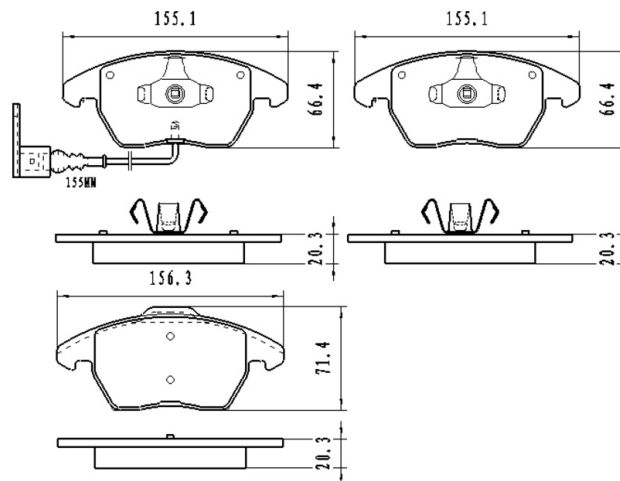

BB4102

Application: FRONT axel

AUDI: A1 (8X1, 8XF)/ A1 Sportback (8XA, 8XK)/ A3 (8L1)/ A3 (8P1)/ A3 Convertible (8P7)/ A3 Sportback (8PA)/ TT (8J3)/ TT Roadster (8J9)
SEAT: ALTEA (5P1)/ ALTEA XL (5P5, 5P8)/ IBIZA V (6J5, 6P5)/ IBIZA V SPORTCOUPE (6J1, 6P1)/ IBIZA V ST (6J8, 6P8)/ LEON (1M1)/ LEON (1P1)/ TOLEDO III (5P2)/ TOLEDO IV (KG3)
SKODA: FABIA/ FABIA Combi/ OCTAVIA (1Z3)/ OCTAVIA Combi (1Z5)/ RAPID (NH3)/ RAPID Spaceback (NH1)/ ROOMSTER (5J)/ SUPERB (3T4)/ SUPERB Estate (3T5)/ YETI (5L)
VW: BEETLE (5C1)/ BEETLE Converte