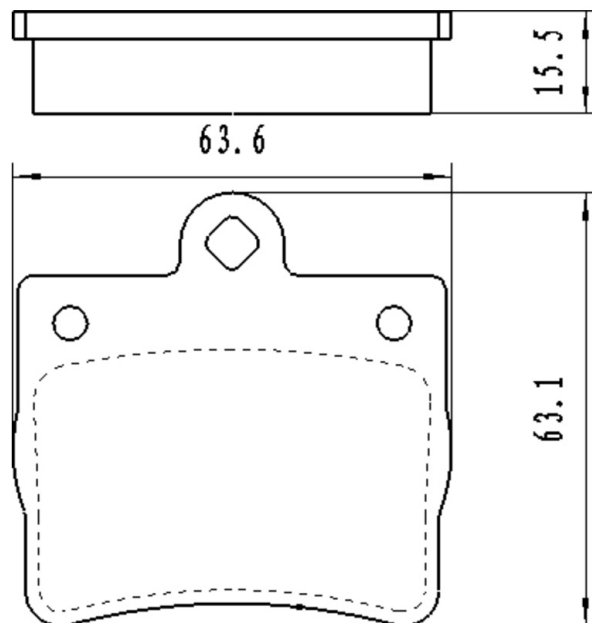

BB4017

Application: REAR axel
MERCEDES-BENZ: C-CLASS (W202)