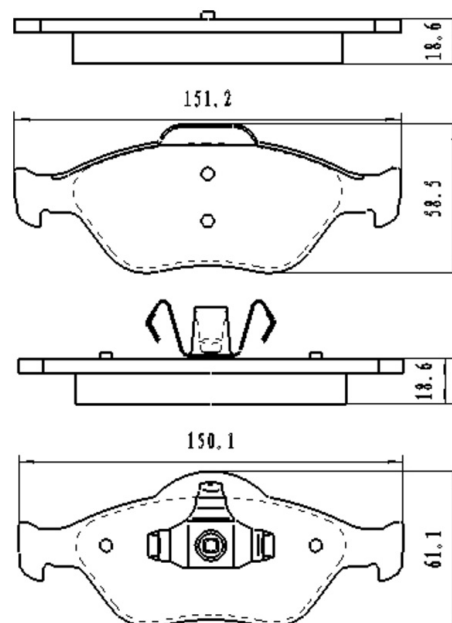

BB4040

Application: FRONT axel

FORD: COURIER Box (J5_, J3_), FIESTA Box (JV_), FIESTA IV (JA_, JB_), FIESTA V (JH_, JD_), FIESTA V Van, FIESTA VI Van, FUSION (JU_), KA (RB_), PUMA (EC_), STREET KA (RL2)
MAZDA: 121 III (JASM, JBSM), 2 (DE), 2 (DY)