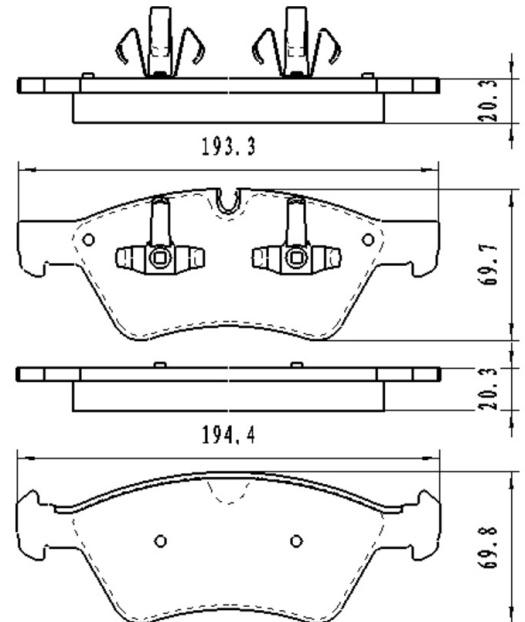

BB4094

Application: FRONT axel

MERCEDES-BENZ E-Class (W211) E 240 2.6 4-matic (211.080) 03.2003 - 12.2008 177 PS , E 280 3.0 4-matic (211.092) 01.2006 - 12.2008 231 PS , E 280 CDI 3.0 4-matic 03.2005 - 12.2008 190 PS , E 320 3.2 4-matic (211.082) 03.2003 - 12.2008 224 PS , E 320 CDI 3.0 4-matic 03.2005 - 12.2008 224 PS , E 350 3.5 4-matic (211.087) 03.2005 - 12.2008 272 PS , E 500 5.0 4-matic (211.083) 10.2003 - 12.2008 306 PS , E 500 5.5 4-matic (211.090) 04.2006 - 12.2008 388 PS , E-Class T-modell (S211) E 240 2.6 4-matic (