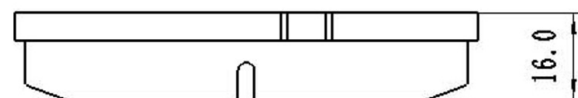

BB4472

Application: FRONT axel
LADA 01.1980--

Catalog

	TEXTAR	TRW	REMSA	FMSI	SCT
REF:	2016601		0080.00		SP 102 PR