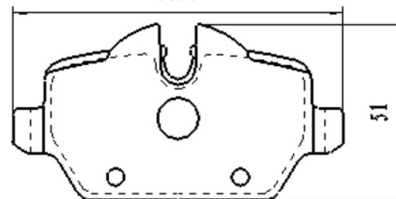

BB4140

Application: REAR axel

BMW: 1 (E81), 1 (E87), 1 Convertible (E88), 1 Coupe (E82), 3 (E90), 3 Coupe (E92), 3 Touring (E91)

MINI: MINI COUNTRYMAN (R60), MINI PACEMAN (R61)

Catalog

	TEXTAR	TRW	REMSA	FMSI	SCT
REF:	2362303	GDB1612	1132.00		SP 643 PR

BB4141

Application: REAR axel

LAND ROVER: DISCOVERY IV (LA), RANGE ROVER III (LM), RANGE ROVER IV (LG), RANGE ROVER SPORT (LS)