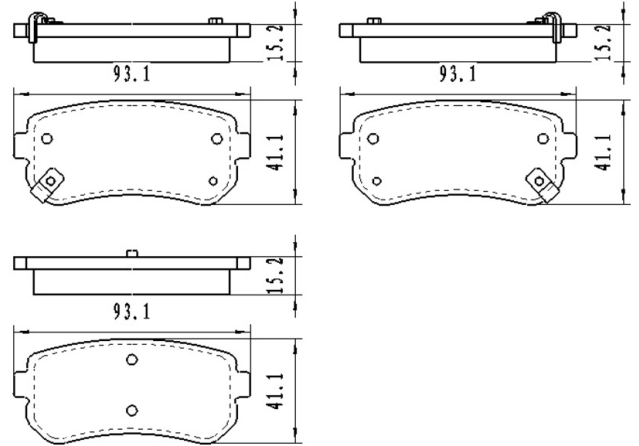

BB4257

Application: REAR axel

HYUNDAI: ACCENT III (MC), ACCENT III Saloon (MC), i20 (PB, PBT), i30 (FD), i30 (GD), i30 CW (FD), i30 CW (GD), ix20 (JC), ix35 (LM, EL, ELH)
KIA: CEE""D (JD), CEE""D Hatchback (ED), CEE""D SW (ED), PICANTO (TA), PRO CEE""D (ED), RIO II (JB), RIO II Saloon (JB), SPORTAGE (JE_, KM_), SPORTAGE (SL)