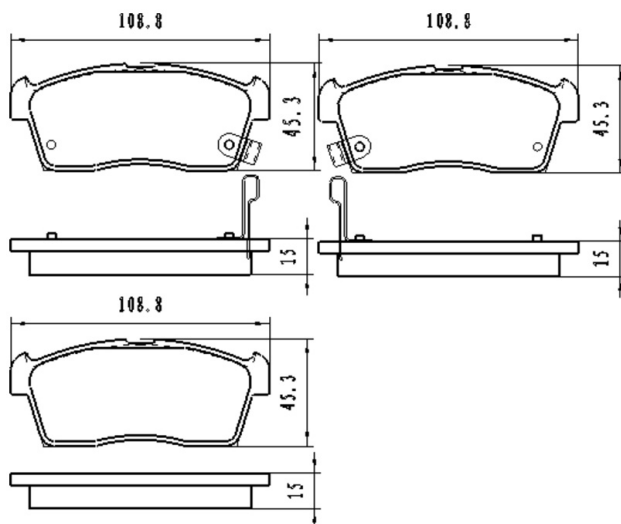

BB4120

Application: FRONT axel

MITSUBISHI: i (HA_)
NISSAN: PIXO (UA0)
DAIHATSU: COPEN (L880_, L881_), CUORE VIII, SIRION (M3_), YRV (M2)
SUBARU: JUSTY IV
SUZUKI: ALTO (HA25, HA35), CARRY Box (FD), IGNIS (FH), IGNIS II