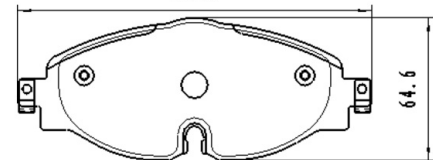

BB4139

Application: FRONT axel

AUDI: A3 (8V1), A3 Convertible (8P7), A3 Convertible (8V7), A3 Sedan (8VS), A3 Sportback (8VA), TT (FV3)
SEAT: LEON (5F1), LEON SC (5F5), LEON ST (5F8)
SKODA: OCTAVIA (5E3), OCTAVIA Combi (5E5)
VW: GOLF SPORTSVAN (AM1), GOLF VII (5G1, BE1), GOLF VII Estate (BA5), PASSAT (3G2), PASSAT Variant (3G5)