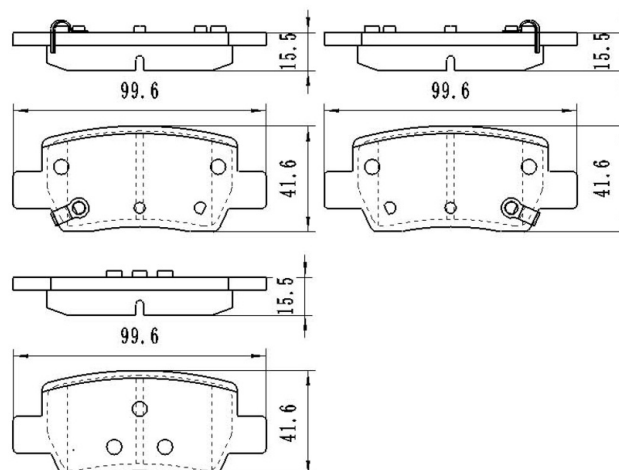

BB6900

Application: REAR axel

HYUNDAI Elantra VII Saloon (CN7) 03.2020 - ,
Kona (SX2) 04.2023 - , KIA Seltos (SP2, SP2I)
08.2019 -