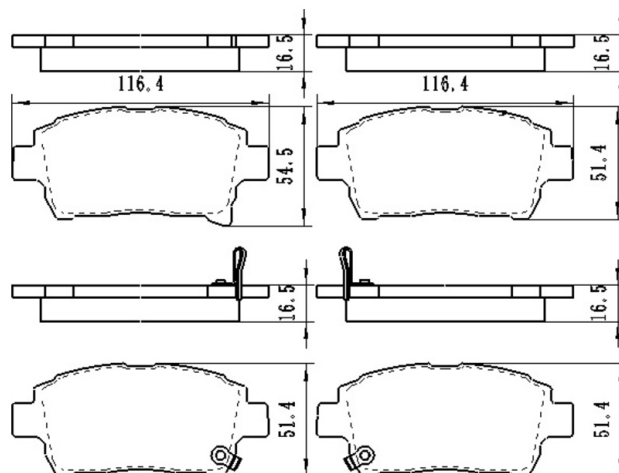

BB4033

Application: FRONT axel

TOYOTA Celica VII (T230) 1.8 16V VT-i 08.1999 - 07.2005 143 PS , Corolla IX (E120) 1.4 VVT-i (ZZE120_) 01.2002 - 12.2006 97 PS , 1.6 VVT-i (ZZE121_) 01.2002 - 12.2006 110 PS , Corolla IX Station Wagon (E120) 1.4 VVT-i (ZZE120_) 01.2002 - 02.2007 97 PS , 1.6 VVT-i (ZZE121_) 01.2002 - 08.2007 110 PS , Corolla IX (E120) 1.4 VVT-i (ZZE120_) 08.2002 - 07.2007 97 PS , 1.6 VVT-i (ZZE121_) 10.2001 - 07.2007 110 PS , Corolla Verso (E121) 1.6 VVT-i (ZZE121_) 01.2002 - 05.2004 110 PS , iQ (AJ10) 1.0 (KGJ1