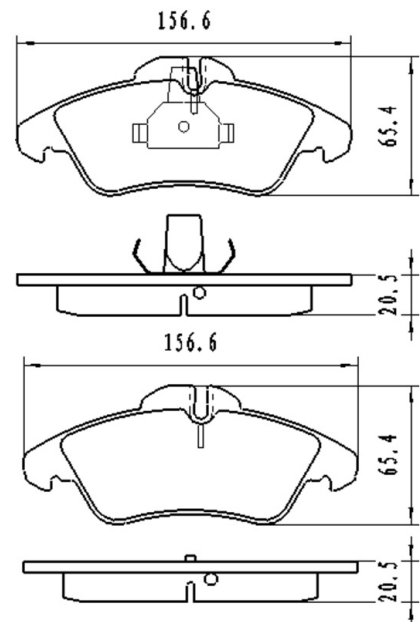

BB4016

Application: FRONT axel

MERCEDES-BENZ: SPRINTER 2-t Box (901, 902), SPRINTER 2-t Bus (901, 902), SPRINTER 2-t Platform/Chassis (901, 902), SPRINTER 3-t Box (903), SPRINTER 3-t Bus (903), SPRINTER 3-t Platform/Chassis (903), SPRINTER 4-t Box (904), SPRINTER 4-t Platform/Chassis (904), V-CLASS (638/2), VITO Box (638), VITO Bus (638)
VW: LT 28-35 II Bus (2DB, 2DE, 2DK), LT 28-46 II Box (2DA, 2DD, 2DH), LT 28-46 II Platform/Chassis (2DC, 2DF, 2DG, 2DL,