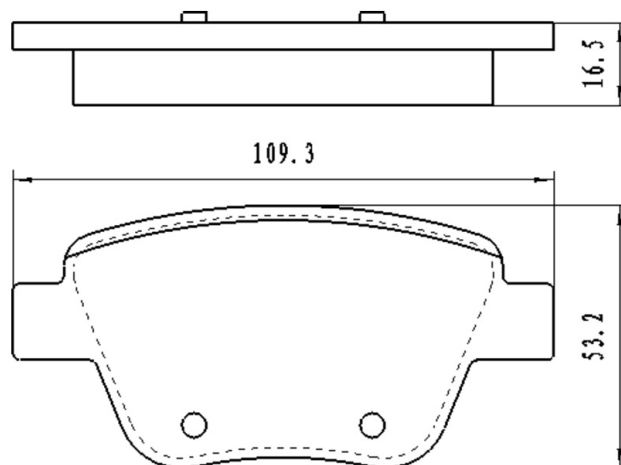

BB4148

Application: REAR axel

AUDI: A1 (8X1, 8XF), A1 Sportback (8XA, 8XK), A3 Convertible (8P7)
SEAT: ALTEA (5P1), ALTEA XL (5P5, 5P8), LEON (1P1)
SKODA: OCTAVIA (1Z3), OCTAVIA Combi (1Z5), SUPERB (3T4), SUPERB Estate (3T5), YETI (5L)
VW: BEETLE (5C1), BEETLE Convertible (5C7), CADDY III Box (2KA, 2KH, 2CA, 2CH), CADDY III Estate (2KB, 2KJ, 2CB, 2CJ), EOS (1F7, 1F8), GOLF VI (5K1), GOLF VI Convertible (517), GOLF VI Variant (AJ5), JETTA III (1K2), JETTA IV (162, 163), SCIROCCO (137, 138), TOURAN (1T1, 1T2), TOURAN (1T3)