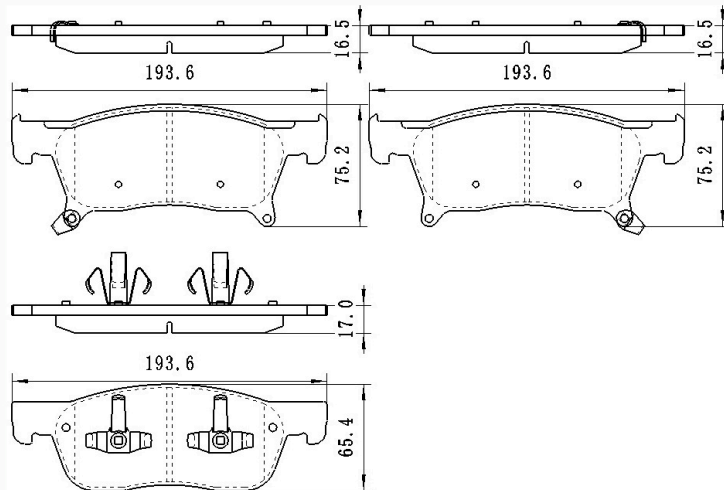

## BB7033

Application: FRONT axel

SUBARU Ascent / Evoltis 2.4 02.2018-

Catalog

	TEXTAR	TRW	REMSA	FMSI	SCT
REF:					