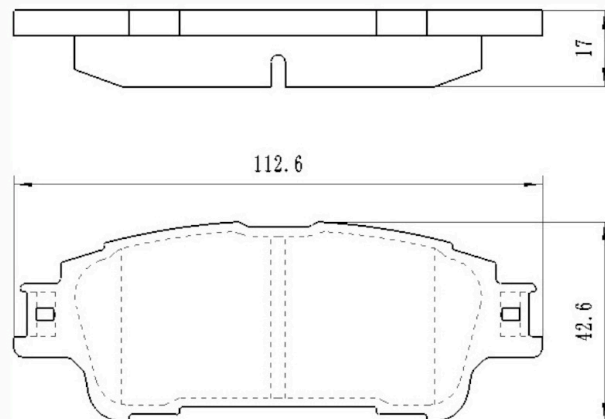

BB7034

Application: REAR axel

TOYOTA Noah/Voxy/Esquire 1.8 / 2.0 01.2014-12.2021

Catalog

	TEXTAR	TRW	REMSA	FMSI	SCT
REF: