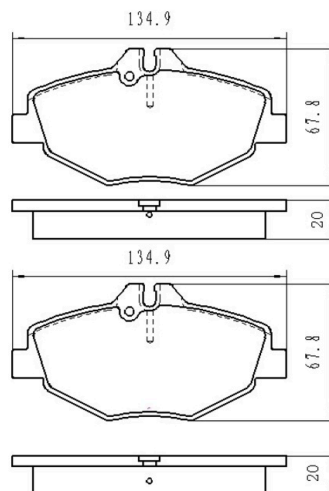

BB4009

Application: FRONT axel
MERCEDES-BENZ: E-CLASS (W211), E-CLASS Estate (S211)