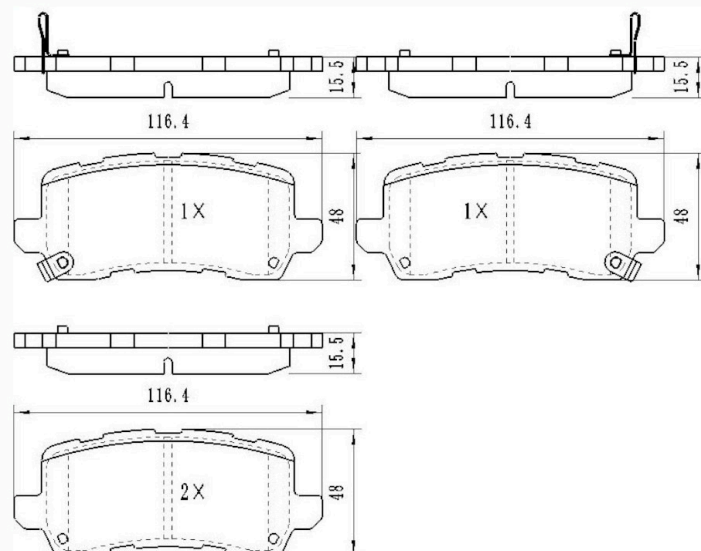

BB7036

Application: REAR axel

HONDA HR-V II (RU) 1.5 01.2015 - ,1.5 i-VTEC
(AWD) (RU1,RU2) 01.2016 - ,1.6 i-DTEC (RU8)
08.2015 - ,1.8 (RU5)/AWD 11.2014 - , Odyssey
(RL6) 3.5 09.2017 -