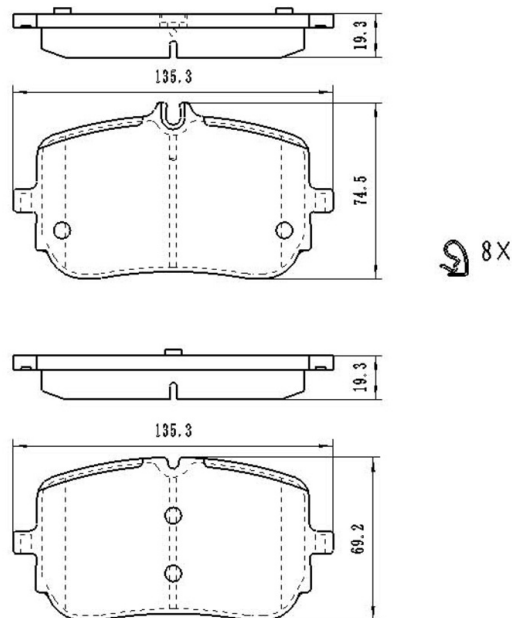

BB6572

Application: FRONT axel

MERCEDES-BENZ A-Class (W177) 03.2018 - ,
B-Class (W247) 12.2018 - , CLA (C118/X118)
03.2019 - , GLA (H247) 02.2020 - , GLB (X247)
08.2019 - ,