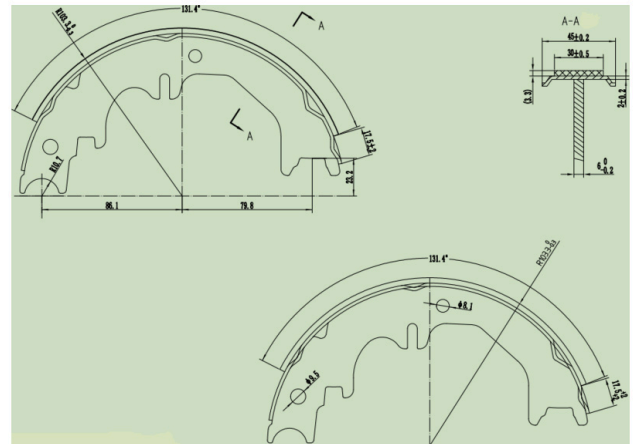

Catalog

	TEXTAR	TRW	REMSA	FMSI	SCT
REF:	91066100	GS8716	4727.00		