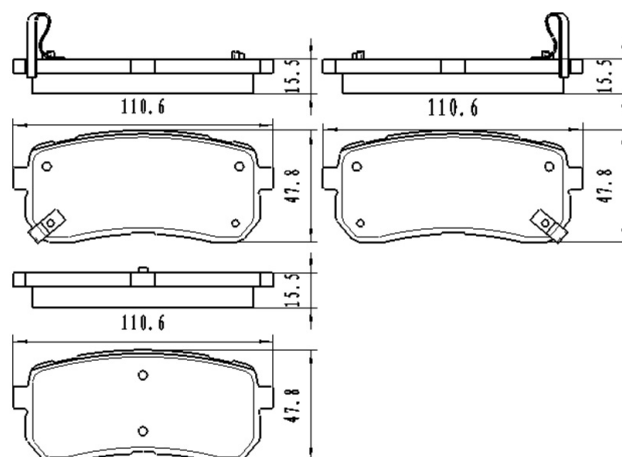

BB4158

Application: REAR axel

HYUNDAI H-1/H-1 Starex / H 200/ i800 / iLoad / Satellite, 2003-, HYUNDAI ix55, KIA Carnival III 2006-

Catalog

	TEXTAR	TRW	REMSA	FMSI	SCT
REF:	2459901	GDB3449	1288.02		SP 698 PR