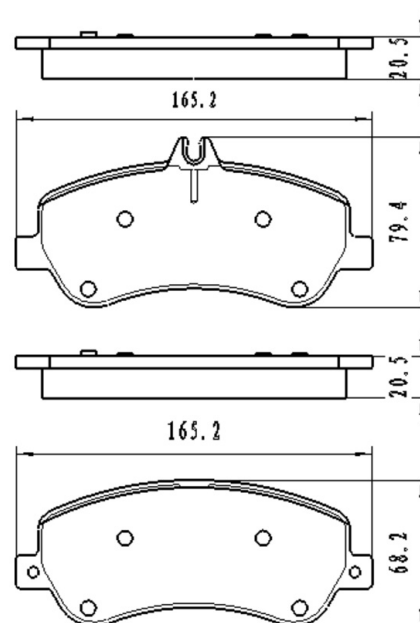

BB4188

Application: FRONT axel

MERCEDES GLK-CLASS (X204) 200 (204.934) 08.2013 - 06.2015 KW 135 HP 184 , GLK-CLASS (X204) 250 (204.936) KW 155 HP 211 , GLK-CLASS (X204) 250 4-matic (204.937) 08.2013 - 06.2015 KW 155 HP 211 , GLK-CLASS (X204) 280 4-matic (204.981) 06.2008 - 06.2009 KW 173 HP 201 , GLK-CLASS (X204) 300 4-matic 09.2009 - 06.2015 KW 185 HP 252 , GLK-CLASS (X204) 300 4-matic (204.981) 07.2009 - 12.2015 KW 170 HP 231 , GLK-CLASS (X204) 350 (204.956) 04.2009 - 06.2015 KW 200 HP 272 , GLK-CLASS (X204) 350 4-matic (20