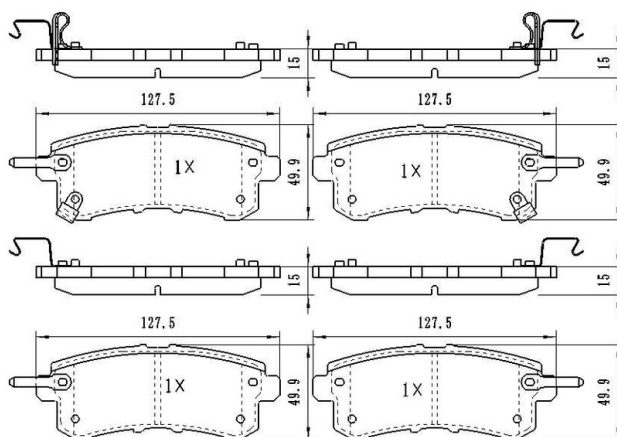

BB6642

Application: REAR axel

NISSAN Armada (Y62) 5.6 (4X4) 05.2016 - ,
Patrol VI (Y62) 4.0 11.2013 - , 4.8 11.2013 - , 5.6
04.2010 - , 5.6 NISMO 10.2016 - , INFINITI
QX56 Off-Road (JA60) 5.6 09.2003 - 12.2010 ,
QX80 Off-Road (Z62) 5.6 (AWD) 09.2013 -