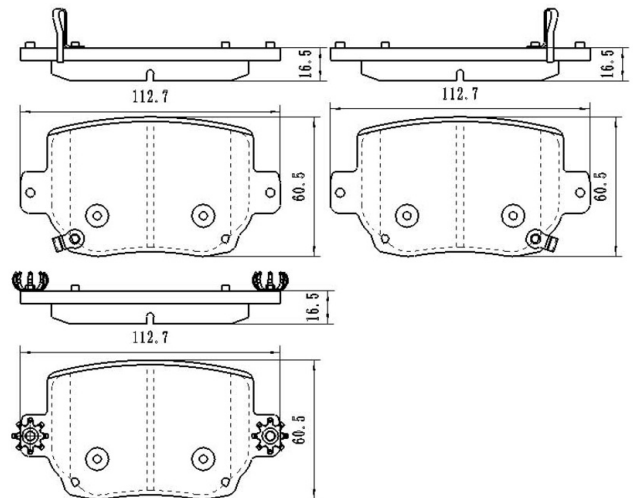

BB6660

Application: REAR axel

TESLA Model 3 (5YJ3) 08.2017 - , Model Y (5YJY) 03.2019 -

Catalog

	TEXTAR	TRW	REMSA	FMSI	SCT
REF:	2637201