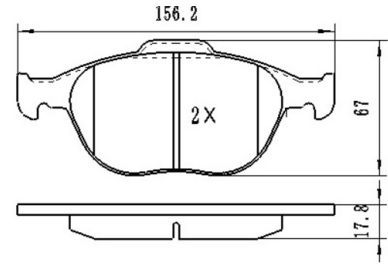

BB4138

Application: FRONT axel

FORD: FIESTA V (JH_, JD_), FOCUS (DAW, DBW), FOCUS Estate (DNW), TOURNEO CONNECT, TRANSIT CONNECT (P65_, P70_, P80_)