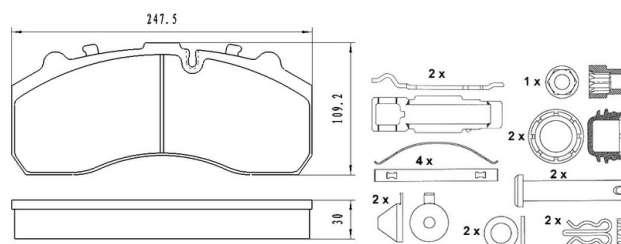

BB4082

Application: FRONT & REAR axel

DAF 95 XF 01.1997 - 09.2002
DAF LF 55 01.2001 - ...
DAF XF 95 01.2002 - ...
DAF CF 65 01.2001 - 05.2013
DAF CF 75 01.2001 - 05.2013
DAF CF 85 01.2001 - 05.2013
DAF XF 105 10.2005 - ...
DAF XF 10.2012 - ...
DAF CF 05.2013 - ...
DAF LF 05.2013 - ...
DENNIS OLYMPUS 10.2009 - ...
IVECO EuroCargo I-III 01.1991 - 09.2015
IVECO EuroTech MT 01.1992 - 08.1998
IVECO EuroStar 01.1993 - ...
IVECO EuroTrakker 01.1993 - 11.2004
IVECO EuroTech MP 01.1992 - ...