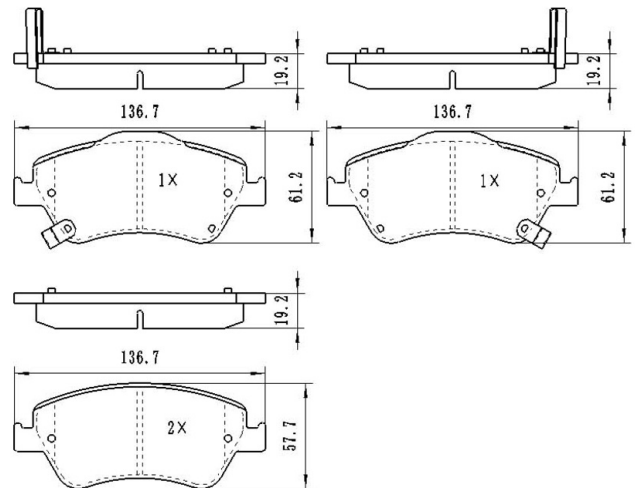

BB4477

Application: FRONT axel

TOYOTA AURIS 10.2006-09.2012 , COROLLA X
10.2006 -

Catalog

	TEXTAR	TRW	REMSA	FMSI	SCT
REF:	2412201		1310.02		SP 381 PR