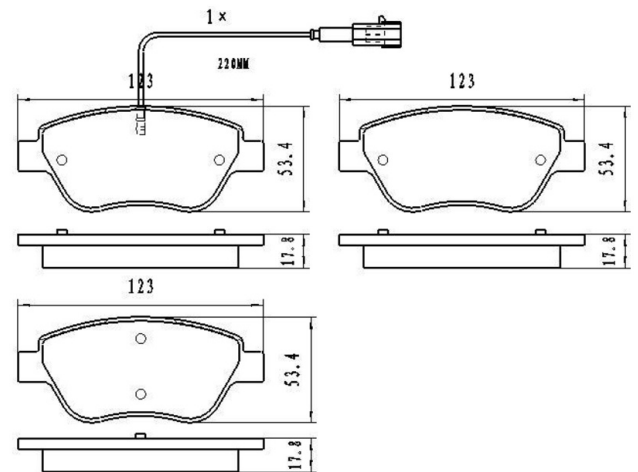

## BB4234

**Application: FRONT axel**

CITROEN: NEMO Box (AA\_), NEMO Estate  
 FIAT: BRAVO II (198), DOBLO (119), DOBLO Cargo (223), FIORINO Box Body / Estate (225), QUBO (225), STILO (192), STILO Multi Wagon (192)  
 PEUGEOT: BIPPER (AA\_), BIPPER Tepee