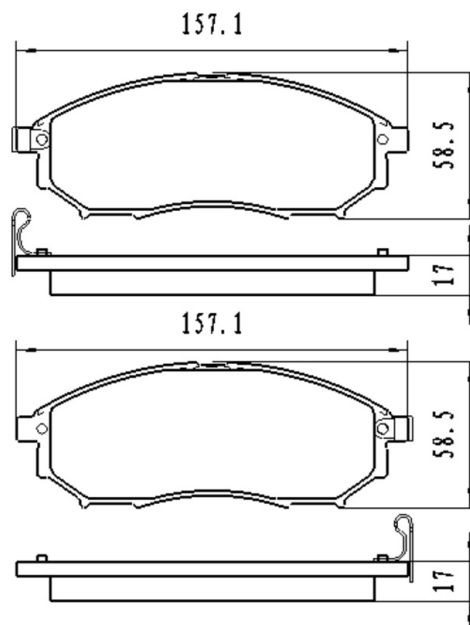

BB4110

Application: FRONT axel

NISSAN: MURANO (Z50), MURANO (Z51), NAVARA (D40), NAVARA Platform/Chassis (D40), PATHFINDER (R51), QASHQAI / QASHQAI +2 (J10, JJ10)
RENAULT: KOLEOS (HY_)
INFINITI: EX, G Convertible, G Coupe, G Saloon, M (Y51), Q70 (Y51)