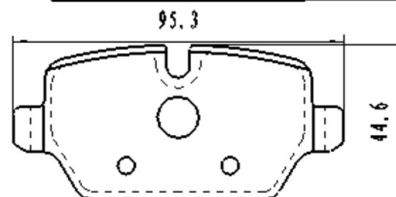

BB4140

Application: REAR axel

BMW: 1 (E81), 1 (E87), 1 Convertible (E88), 1 Coupe (E82), 3 (E90), 3 Coupe (E92), 3 Touring (E91)

MINI: MINI COUNTRYMAN (R60), MINI PACEMAN (R61)

Catalog

	TEXTAR	TRW	REMSA	FMSI	SCT
REF:	2362303	GDB1612	1132.00		SP 643 PR

BB4141

Application: REAR axel

LAND ROVER: DISCOVERY IV (LA), RANGE ROVER III (LM), RANGE ROVER IV (LG), RANGE ROVER SPORT (LS)