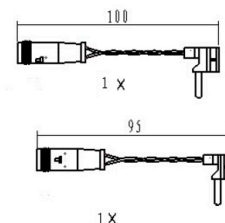

BB4009

Application: FRONT axel
MERCEDES-BENZ: E-CLASS (W211), E-CLASS Estate (S211)

Catalog

	TEXTAR	TRW	REMSA	FMSI	SCT
REF:	2374303	GDB1542	0990.02		SP 403 PR

BB4010

Application: FRONT axel
MERCEDES-BENZ Sprinter 2006->
MERCEDES-BENZ Sprinter 2018->
MERCEDES-BENZ eSprinter 2020->
VW Crafter 2006-2016