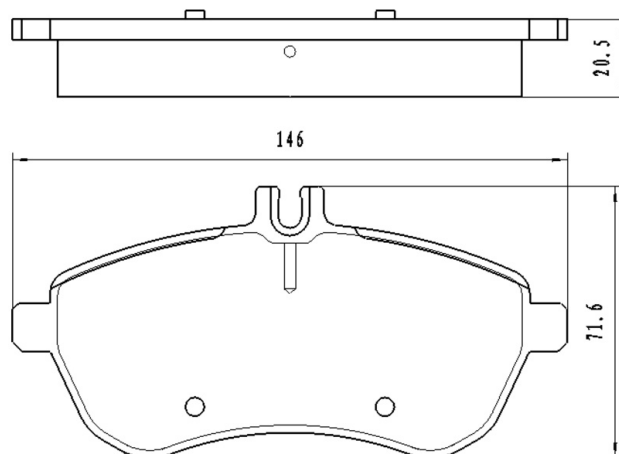

BB4178

Application: FRONT axel

MERCEDES C-CLASS T-Model (S204) C 180 Kompressor (204.246) 08.2007 - 08.2014 KW 115 HP 156 , C-CLASS T-Model (S204) C 180 CGI (204.249) 11.2009 - 08.2014 KW 115 HP 156 , C-CLASS T-Model (S204) C 200 Kompressor (204.241) 08.2007 - 08.2014 KW 135 HP 184 , C-CLASS T-Model (S204) C 200 CGI (204.248) 08.2007 - 08.2014 KW 135 HP 184 , C-CLASS T-Model (S204) C 230 (204.252) 08.2007 - 08.2014 KW 150 HP 204 , C-CLASS T-Model (S204) C 250 (204.252) 02.2008 - 12.2012 KW 150 HP 204 , C-CLASS T-Model