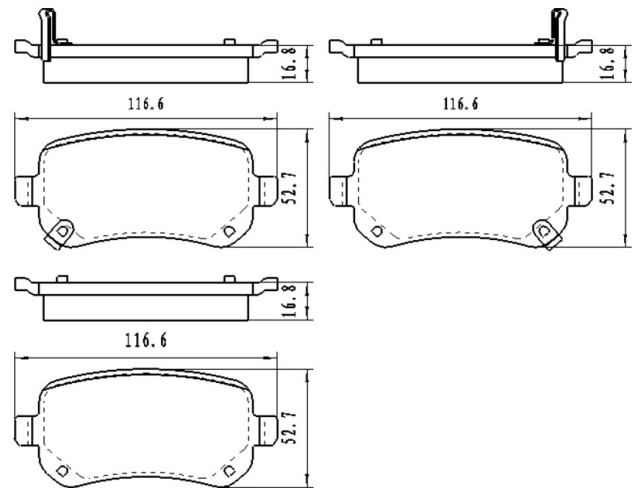

BB4218

Application: REAR axel

CHRYSLER Grand Voyager V (RT) 2.8 CRD
10.2007 - 163 PS , 2.8 CRD (ENS) 10.2007 -
163 PS , 2.8 CRD 09.2012 - 180 PS , 3.3
01.2008 - 170 PS , 3.6 02.2011 - 283 PS , 3.8
10.2007 - 193 PS , 4.0 10.2007 - 243 PS ,
DODGE Journey MPV 2.0 CRD 06.2008 - 140
PS , 2.4 01.2009 - 170 PS , 2.4 06.2012 - 173
PS , 2.4 09.2008 - 175 PS , 2.4 ECO+ 03.2009 -
170 PS , 2.7 01.2009 - 185 PS , 2.7 FLEXFUEL
01.2009 - 185 PS , 3.5 06.2008 - 235 PS , 3.5
AWD 06.2008 - 235 PS , 3.6 06.2012 - 12.2015
280 PS , 3.6 01.2012 -