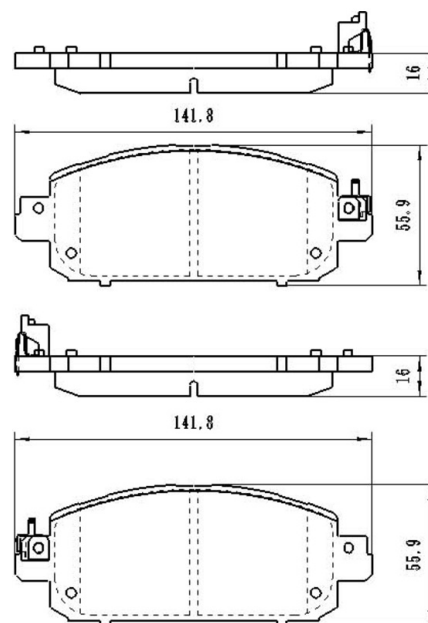

## BB6678

Application: FRONT axel  
NISSAN Kicks 01.2016 - , Sentra 11.19 - ,  
Sylphy 05.2019 -

Catalog

	TEXTAR	TRW	REMSA	FMSI	SCT
REF:	2631701				