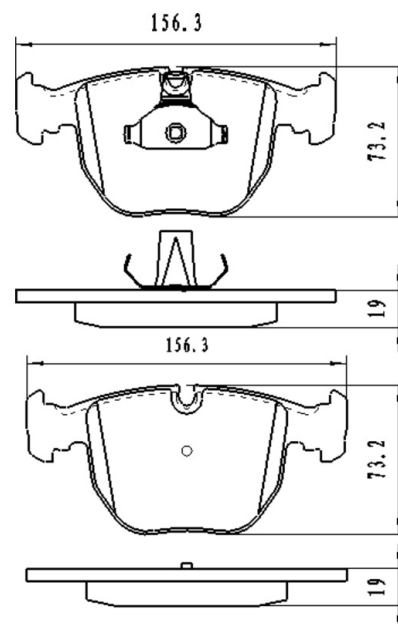

BB4055

Application: FRONT axel

BMW: 3 Coupe (E36), 5 (E39), 5 Touring (E39),
7 (E38), X3 (E83), X5 (E53)