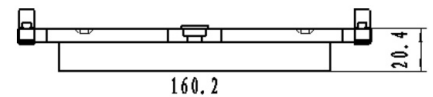

BB4139

Application: FRONT axel

AUDI: A3 (8V1), A3 Convertible (8P7), A3 Convertible (8V7), A3 Sedan (8VS), A3 Sportback (8VA), TT (FV3)
SEAT: LEON (5F1), LEON SC (5F5), LEON ST (5F8)
SKODA: OCTAVIA (5E3), OCTAVIA Combi (5E5)
VW: GOLF SPORTSVAN (AM1), GOLF VII (5G1, BE1), GOLF VII Estate (BA5), PASSAT (3G2), PASSAT Variant (3G5)