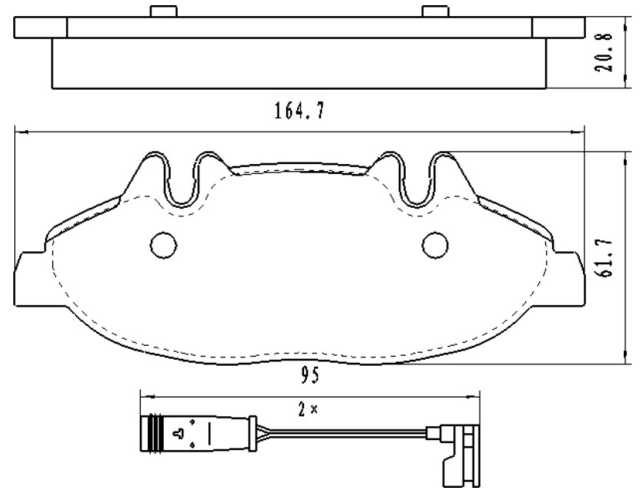

BB4038

Application: FRONT axel

MERCEDES-BENZ Viano (W639) 3.0 (140 KW / 190 PS) 09.2003 - 190 PS , 3.2 (639.713, 639.813, 639.815) 09.2003 - 218 PS , 3.5 (639.811, 639.813, 639.815) 09.2007 - 258 PS , 3.7 (639.815) 06.2004 - 231 PS , CDI 2.0 (639.711, 639.713, 639.811, 639.813, 639.815) 09.2003 - 109 PS , CDI 2.0 (639.711, 639.713, 639.811, 639.813, 639.815) 08.2005 - 116 PS , CDI 2.0 4-matic (639.713) 07.2005 - 109 PS , CDI 2.2 (639.711, 639.713, 639.811, 639.813, 639.815) 09.2003 - 150 PS , CDI 2.2 4-matic (639.711, 639.713)