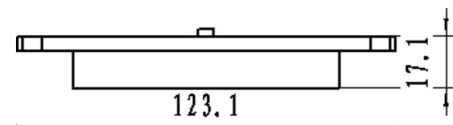

Catalog

	TEXTAR	TRW	REMSA	FMSI	SCT
REF:	2392791	GDB1626	1145.00