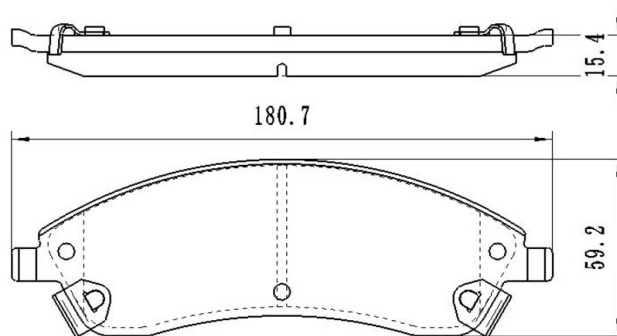

Catalog

	TEXTAR	TRW	REMSA	FMSI	SCT
REF:	2426801				