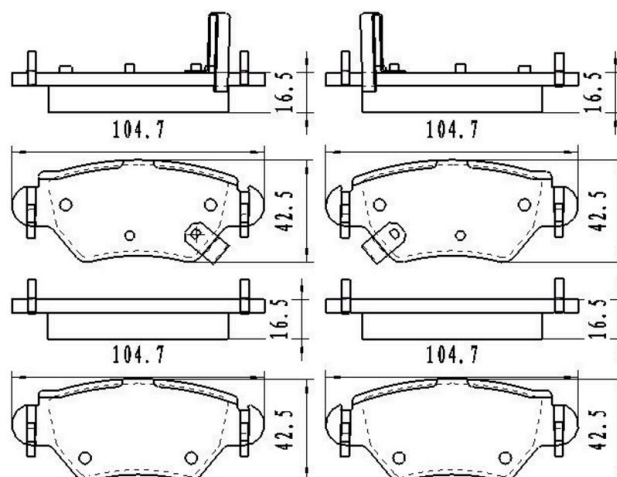

BB4061

Application: REAR axel

OPEL: ASTRA G Box (F70), ASTRA G Convertible (F67), ASTRA G Coupe (F07_), ASTRA G Estate (F35_), ASTRA G Hatchback (F48_, F08_), ASTRA G Saloon (F69_), ZAFIRA A (F75_)

Catalog

	TEXTAR	TRW	REMSA	FMSI	SCT
REF:	2325803	GDB1471	0685.22		SP 242 PR