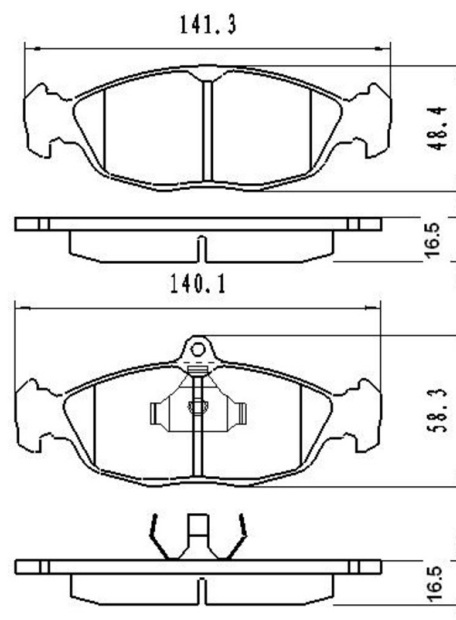

BB4026

Application: FRONT axel

OPEL: ASTRA F (56_, 57_), ASTRA F Convertible (53_B), ASTRA F Estate (51_, 52_), ASTRA F Hatchback (53_, 54_, 58_, 59_), ASTRA F Van (55_), COMBO (71_), CORSA A Box, CORSA A Hatchback (93_, 94_, 98_, 99_), CORSA A TR (91_, 92_, 96_, 97_), CORSA B (73_, 78_, 79_), CORSA B Box (73_), KADETT E Combo (38_, 48_), TIGRA (95_), VECTRA A (86_, 87_), VECTRA A Hatchback (88_, 89_)
DAEWOO: LANOS (KLAT), LANOS Saloon (KLAT), NEXIA (KLETN), NEXIA Saloon (KLETN)
DAIMLER: DAIMLER XJ (X30_)
JAGUAR: XJ (X300)