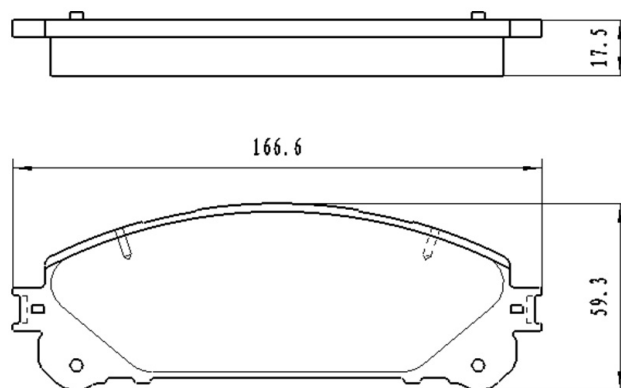

BB4109

Application: FRONT axel

LEXUS NX (AZ10) 2.0 t 07.2014 - 238 PS , 2.0 t AWD 07.2014 - 238 PS , 300 (AGZ10_) 09.2017 - 238 PS , 300 AWD (AGZ15_) 09.2017 - 238 PS , 2.5 300h 07.2014 - 152 PS , 2.5 300h 07.2014 - 155 PS , 2.5 300h AWD 07.2014 - 152 PS , 2.5 300h AWD 07.2014 - 155 PS , RX III (AL10) 350 (GGL10_) 01.2009 - 09.2015 275 PS , 3.5 12.2008 - 10.2015 280 PS , 3.5 AWD 12.2008 - 08.2015 277 PS , 3.5 AWD 03.2009 - 02.2012 280 PS , 3.5 450h 12.2008 - 10.2015 249 PS , 3.5 450h AWD 12.2008 - 10.2015 249 PS , RX IV (AL20